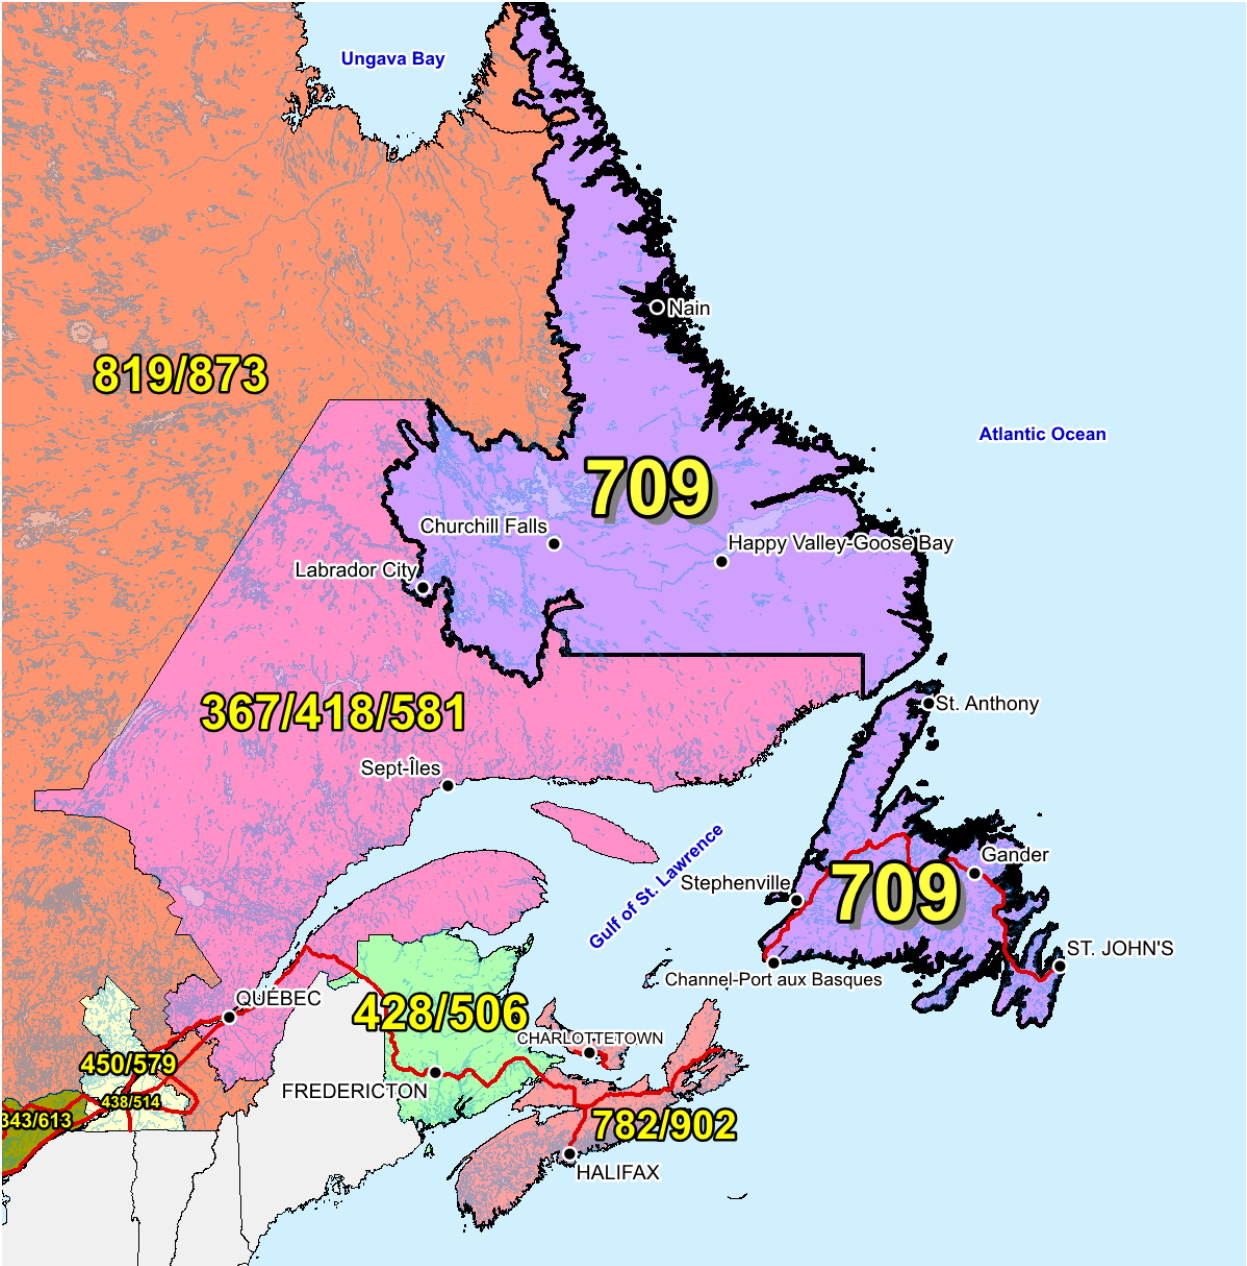

Map of the NPA 709 area
(After relief the NPA 709 area will be the NPA 709/879 area)