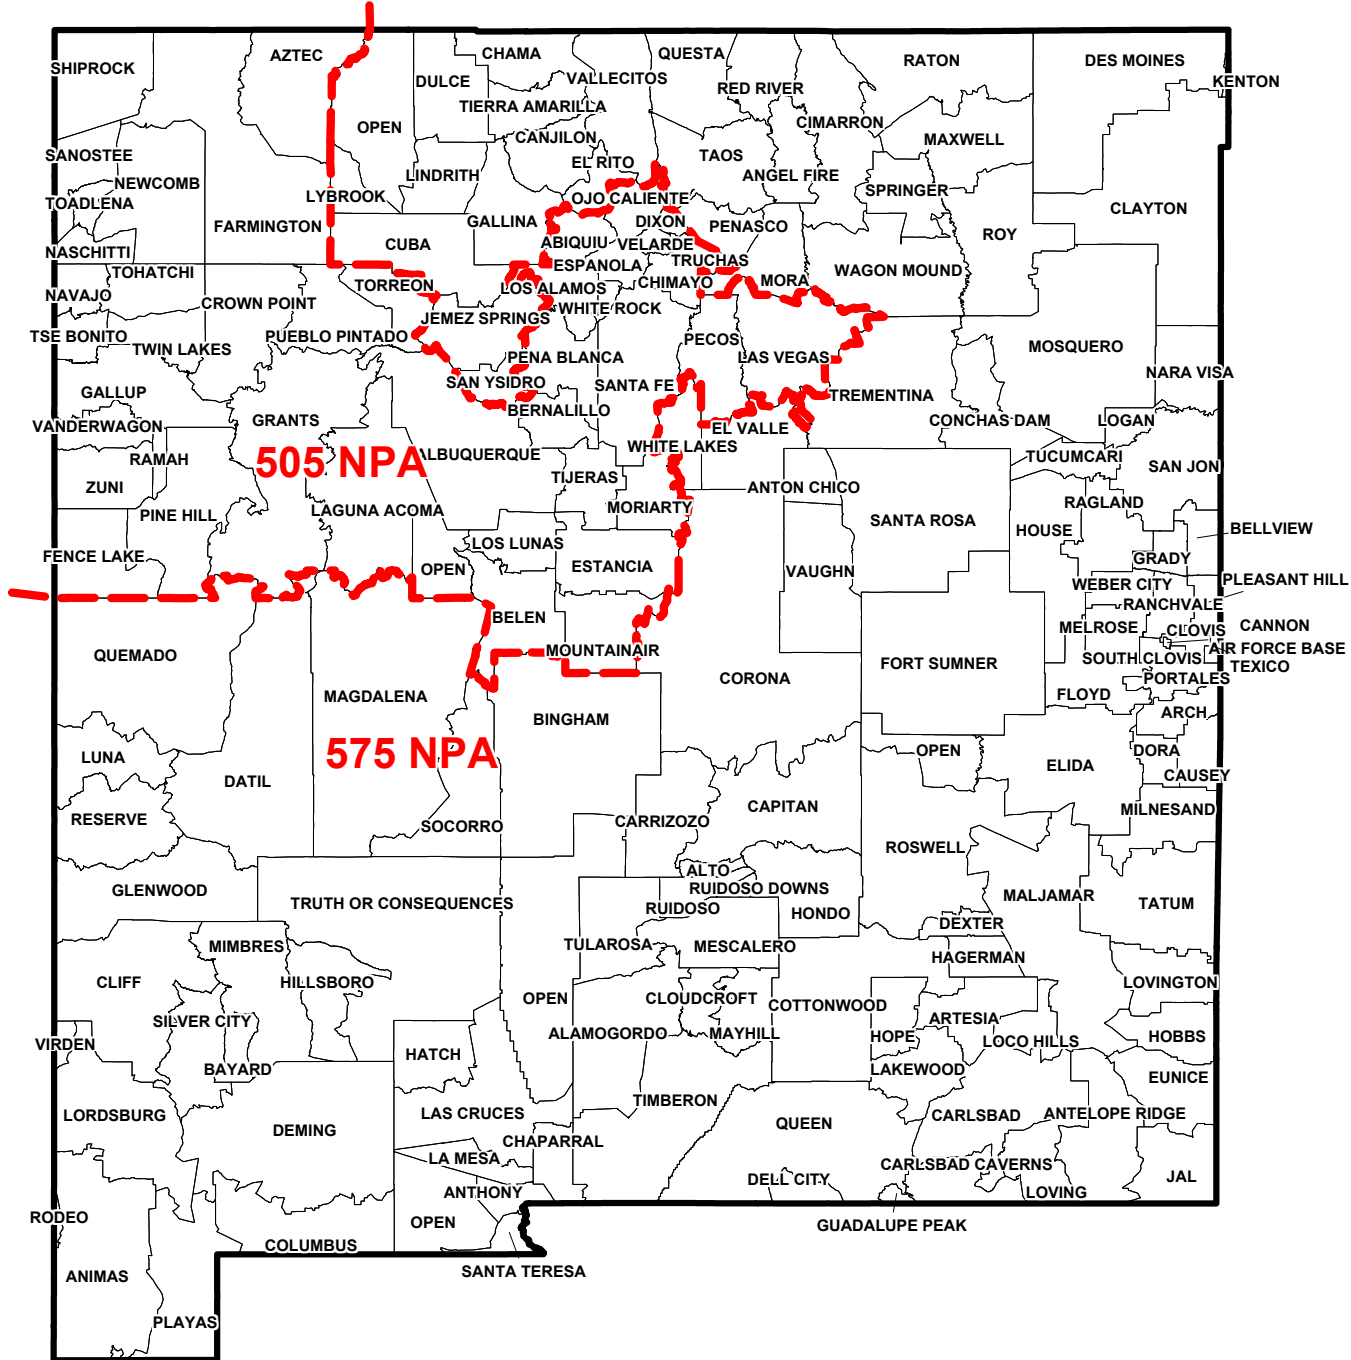

NPA 505 & 575 Rate Center Map

NPA 505 & 575 Map Legend

- NPA Boundaries
- Rate Center Boundaries
- Split Line

**NXX Codes Remaining in 505 NPA
Sorted by NXX**

NXX	Rate Center	Switch
203	ALBUQRQUE	ALBSNMBRCM0
204	SANTA FE	ALBSNMBRCM0
205	ALBUQRQUE	ALBQNMCFHAA
210	ABIQUIU	ESPNNMAF1MD
212	ALBUQRQUE	ALBQNMSHDC0
213	ALBUQRQUE	ALBQNMSHDC0
214	ALBUQRQUE	ALBQNMSHDC0
215	FARMINGTON	FRTNNM11CM1
216	SANTA FE	ALBQNM10DS2
217	ALBUQRQUE	ALBQNM10DS2
220	ALBUQRQUE	ALBQNM21CM2
221	ALBUQRQUE	ALBQNM21CM2
222	ALBUQRQUE	ALBQNMADS2
223	TIJERAS	TJRSNMMADS0
224	ALBUQRQUE	ALBQNMADS2
227	ALBUQRQUE	ALBQNMXPDS0
228	ALBUQRQUE	ALBQNMFCM1
229	ALBUQRQUE	ALBQNM12CM1
230	SANTA FE	ALBQNMCM5
231	SANTA FE	SNFENM34CM1
232	ALBUQRQUE	ALBQNMADS0
235	ALBUQRQUE	ALBQNMFCM1
237	ALBUQRQUE	ALBQNMNEDS0
238	ALBUQRQUE	ALBQNMFCM1
239	ALBUQRQUE	ALBQNMFCM1
240	GRANTS	GRNTNM06CM1
241	ALBUQRQUE	ALBQNMADS2
242	ALBUQRQUE	ALBQNMADS2
243	ALBUQRQUE	ALBQNMADS2
244	ALBUQRQUE	ALBQNMADS2
245	ALBUQRQUE	ALBQNMADS2
246	ALBUQRQUE	ALBQNMADS2
247	ALBUQRQUE	ALBQNMADS2
248	ALBUQRQUE	ALBQNMADS2
249	ALBUQRQUE	ALBQNM21CM2
250	ALBUQRQUE	ALBQNMFCM1
251	ALBUQRQUE	ALBQNMAYMD
252	ALBUQRQUE	ALBQNM21CM2
254	ALBUQRQUE	ALBQNMADS0
255	ALBUQRQUE	ALBQNMADS0
256	ALBUQRQUE	ALBQNMADS0
259	ALBUQRQUE	ALBQNMFCM1
260	ALBUQRQUE	ALBQNMADS0
261	ALBUQRQUE	ALBSNMBRCM0
262	ALBUQRQUE	ALBQNMADS0
263	ALBUQRQUE	ALBQNMFCM1
264	ALBUQRQUE	ALBQNMFCM1
265	ALBUQRQUE	ALBQNMADS0
266	ALBUQRQUE	ALBQNMADS0
268	ALBUQRQUE	ALBQNMADS0

NXX	Rate Center	Switch
269	ALBUQRQUE	ALBQNM21CM2
270	ALBUQRQUE	ALBQNMFCM1
271	ALBUQRQUE	ALBQNMNEDS0
272	ALBUQRQUE	ALBQNMADS2
275	ALBUQRQUE	ALBQNMNEDS0
277	ALBUQRQUE	ALBQNMADS2
280	ALBUQRQUE	ALBQNMFCM1
281	TIJERAS	TJRSNMMADS0
282	ALBUQRQUE	ALBQNMADS2
283	ALBUQRQUE	ALBQNMADS2
284	ALBUQRQUE	ALBQNMADS2
285	GRANTS	GRNTNMADS0
286	TIJERAS	TJRSNMMADS0
287	GRANTS	GRNTNMADS0
288	ALBUQRQUE	ALBQNM21CM2
290	GRANTS	GRNTNM06CM1
291	ALBUQRQUE	ALBQNMNEDS0
292	ALBUQRQUE	ALBQNMNEDS0
293	ALBUQRQUE	ALBQNMNEDS0
294	ALBUQRQUE	ALBQNMNEDS0
296	ALBUQRQUE	ALBQNMNEDS0
298	ALBUQRQUE	ALBQNMNEDS0
299	ALBUQRQUE	ALBQNMNEDS0
301	ALBUQRQUE	ALBQNMXPX
304	ALBUQRQUE	ALBSNMBRCM0
306	ALBUQRQUE	ALBQNMFCM1
307	ALBUQRQUE	ALBQNMFCM1
310	SANTA FE	SNFENMCM1
314	ALBUQRQUE	ALBQNMSHDC0
315	ALBUQRQUE	ALBSNMBRCM0
316	SANTA FE	ALBSNMBRCM0
319	ALBUQRQUE	ALBSNMBRCM0
320	FARMINGTON	FRTNNM11CM1
321	ALBUQRQUE	ALBQNM21CM2
323	ALBUQRQUE	ALBQNMNEDS0
324	FARMINGTON	FRTNNMMADS0
325	FARMINGTON	FRTNNMMADS0
326	FARMINGTON	FRTNNMMADS0
327	FARMINGTON	FRTNNMMADS0
328	ALBUQRQUE	ALBQNM21CM2
329	ALBUQRQUE	ALBQNMAYMD
330	FARMINGTON	FRTNNM11CM1
331	ALBUQRQUE	ALBQNMFCM1
332	ALBUQRQUE	ALBQNMNEDS0
333	AZTEC	AZTCNM03RS1
334	AZTEC	AZTCNM03RS1
338	ALBUQRQUE	ALBQNMXPDS0
341	ALBUQRQUE	ALBQNMNEDS0
342	ALBUQRQUE	ALBQNMNEDS0
343	ALBUQRQUE	ALBQNMNEDS0