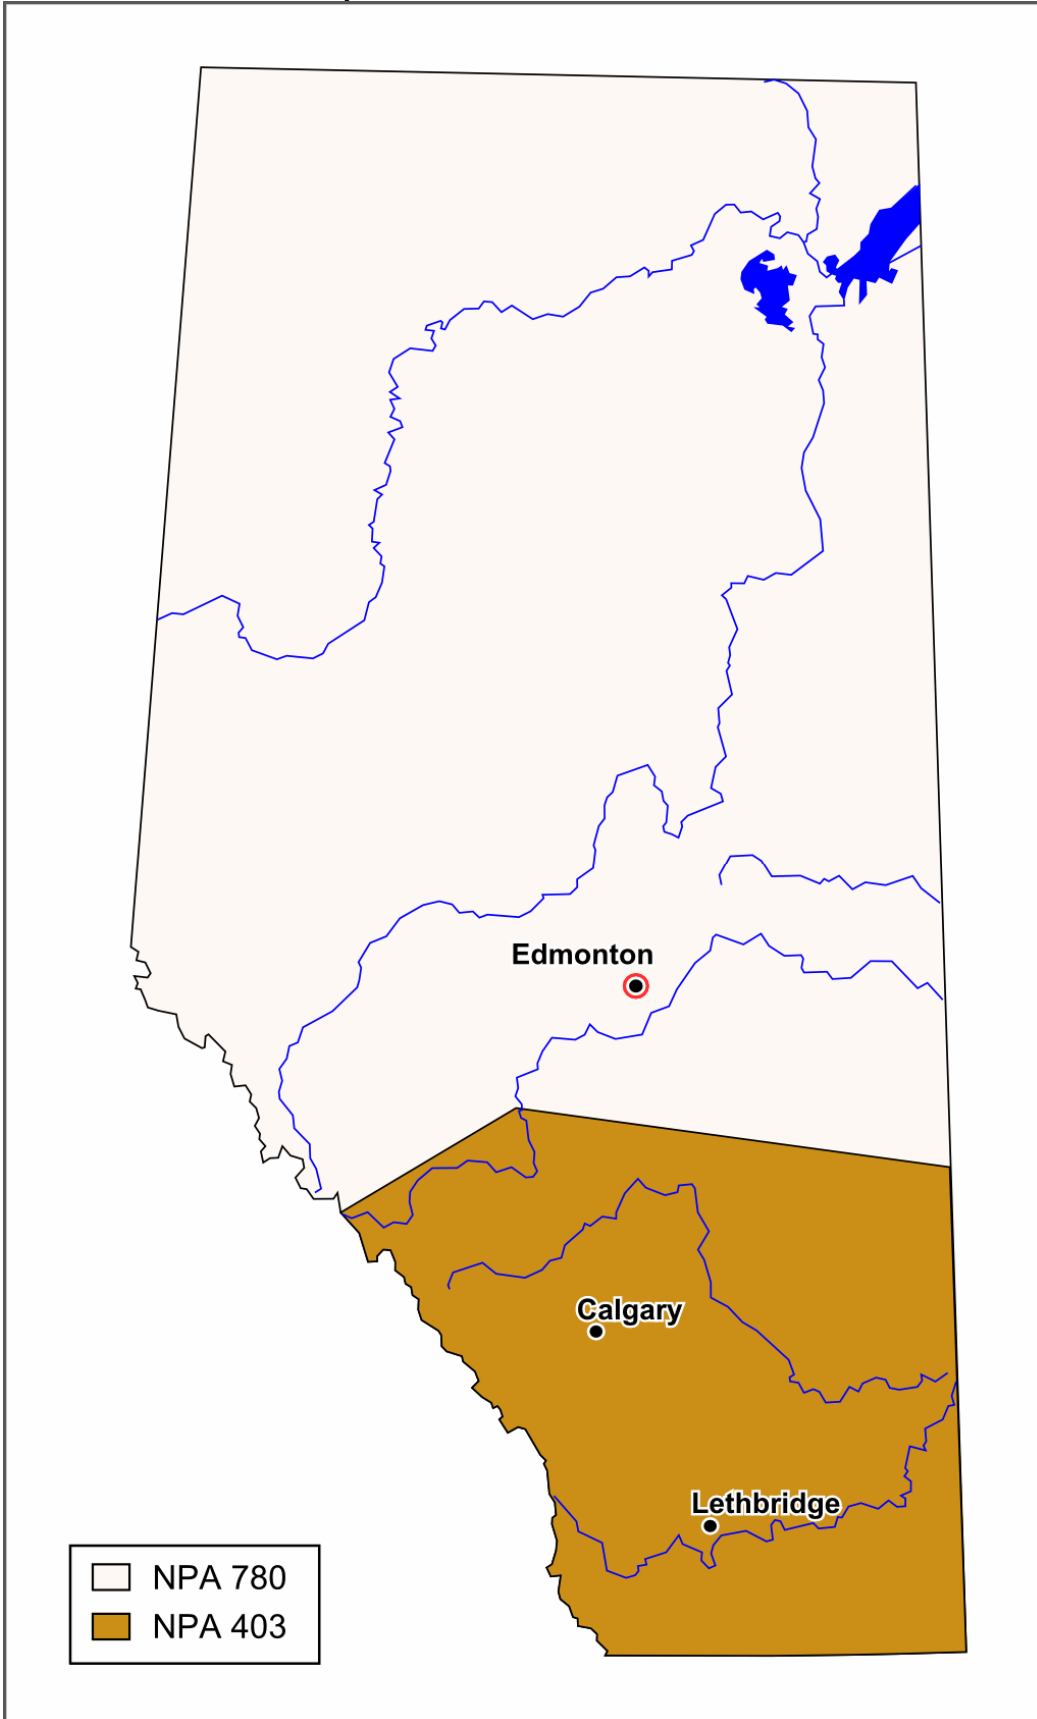

Map of Alberta before NPA 403 & 780 Relief