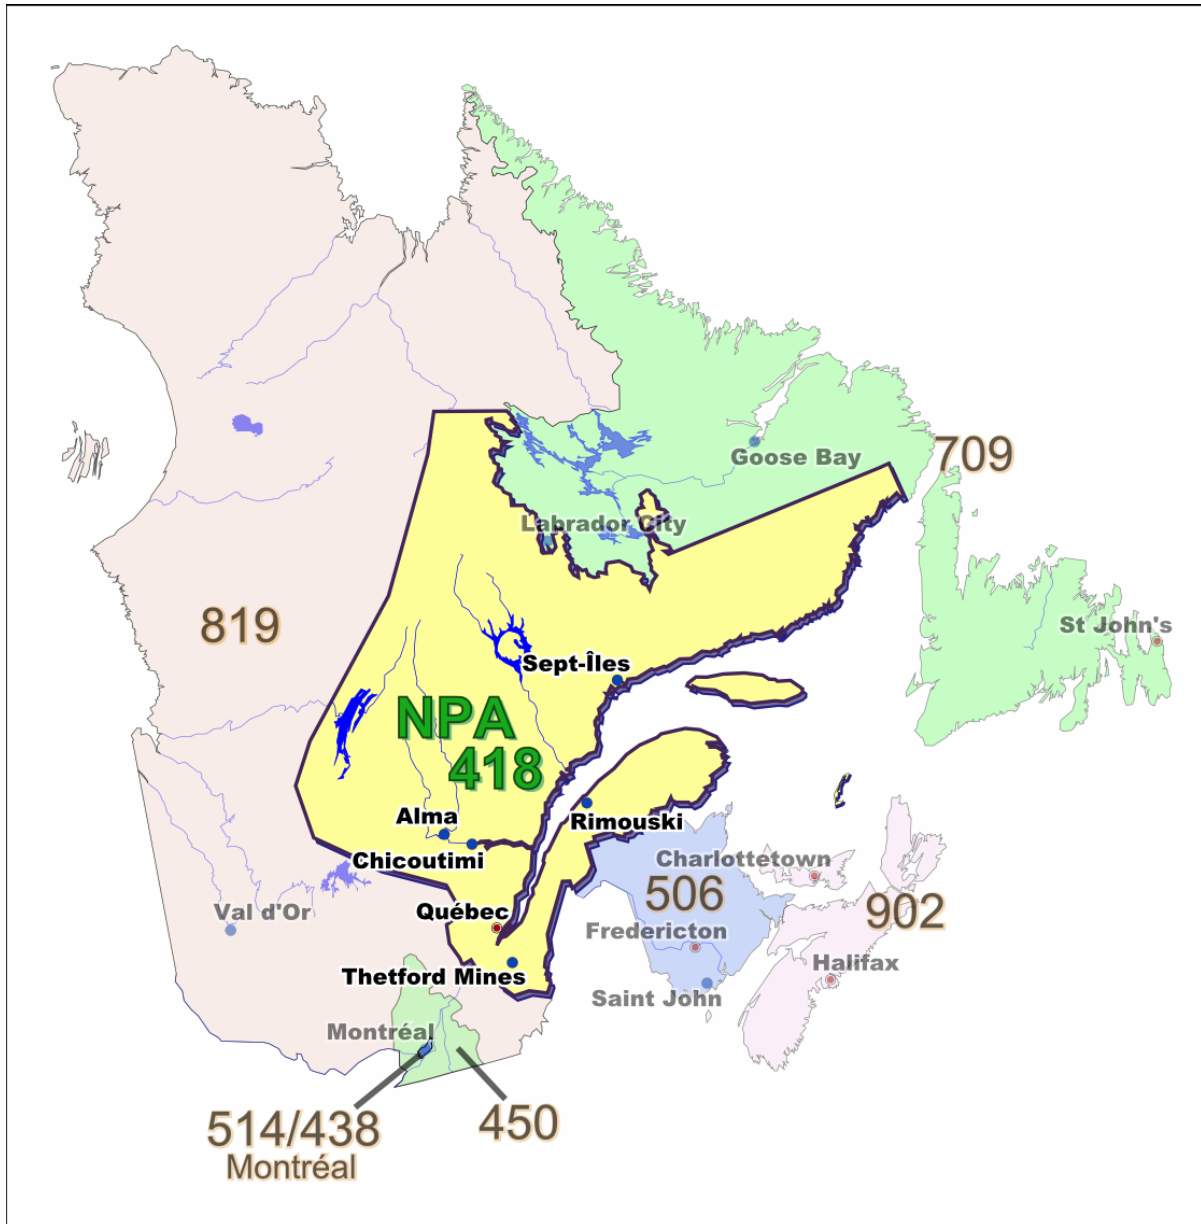

Map of NPA 418