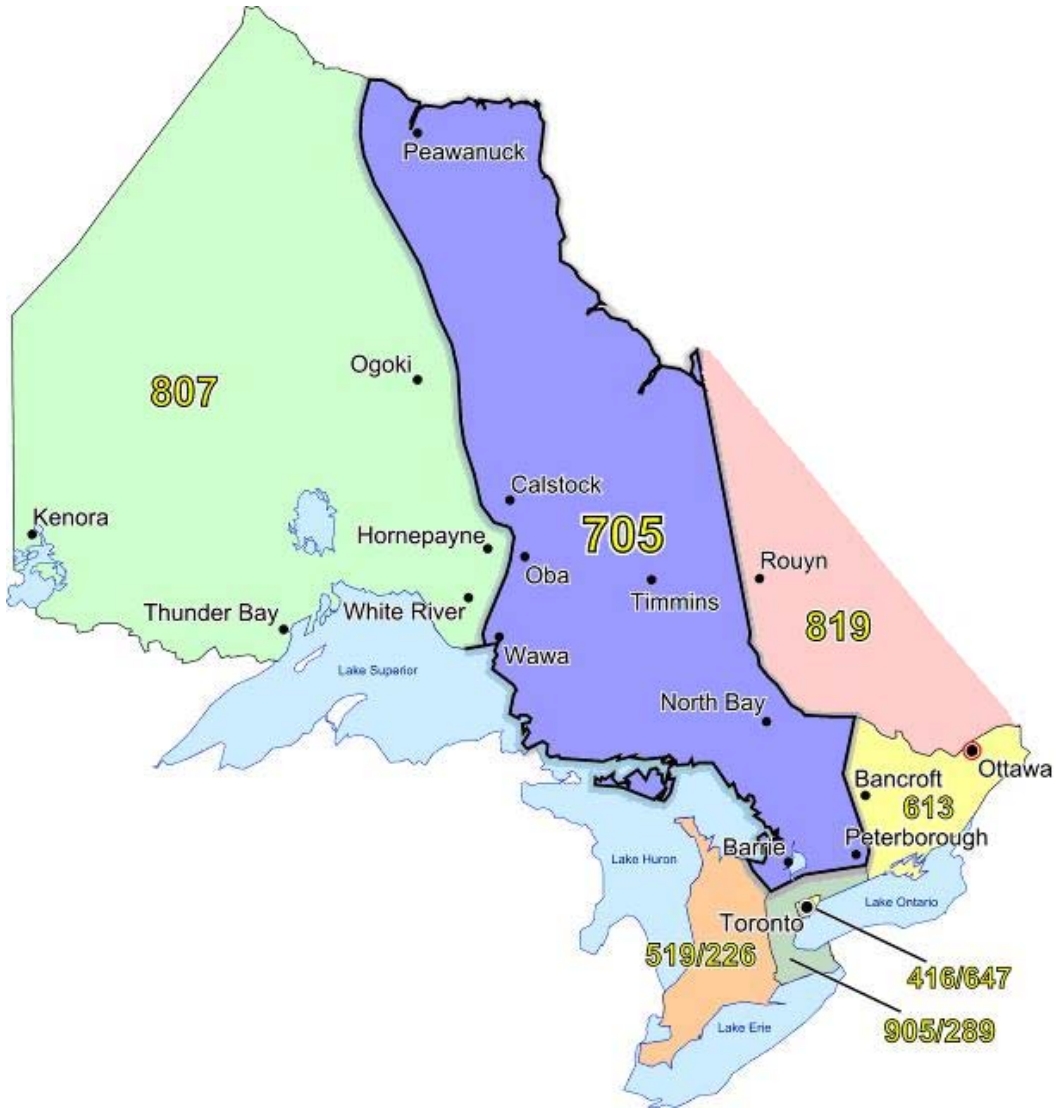

Map of the NPA 705 area
(After relief the NPA 705 area will be the NPA 705/249 area)