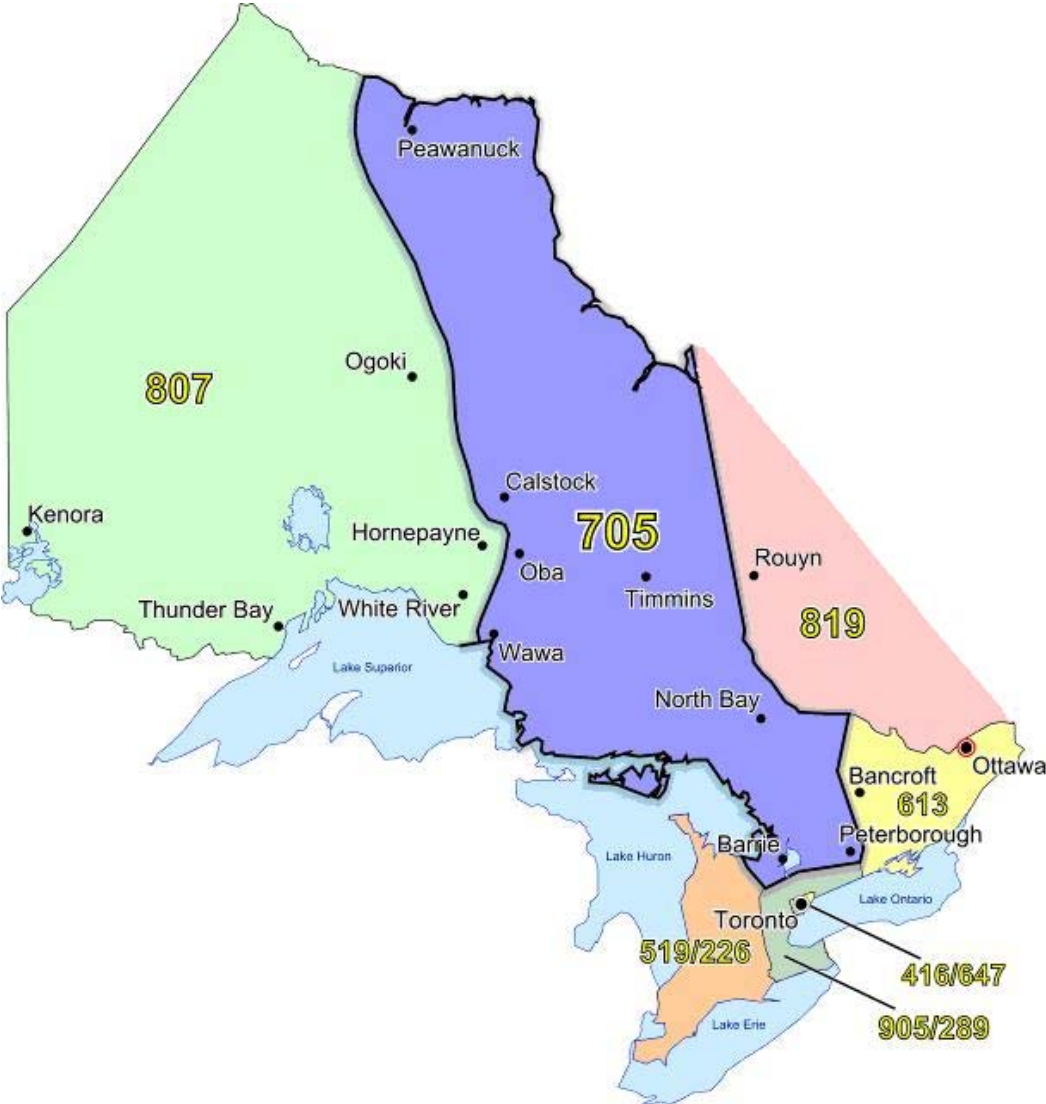

Map of the NPA 705 area
(After relief the NPA 705 area will be the NPA 705/249 area)