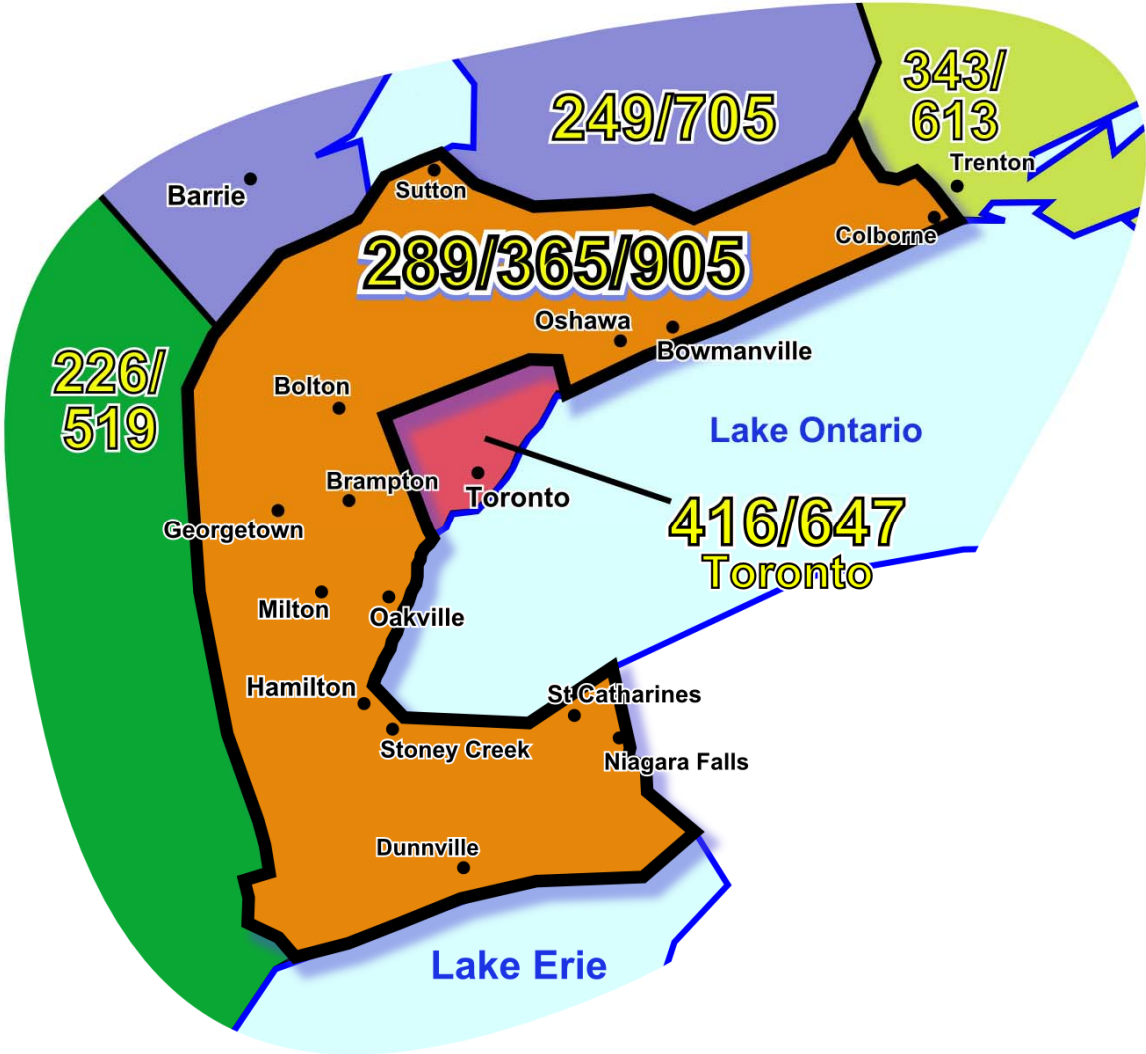

Map of the NPA 289/905 area
(After relief the NPA 289/905 area will be the NPA 289/365/905 area)