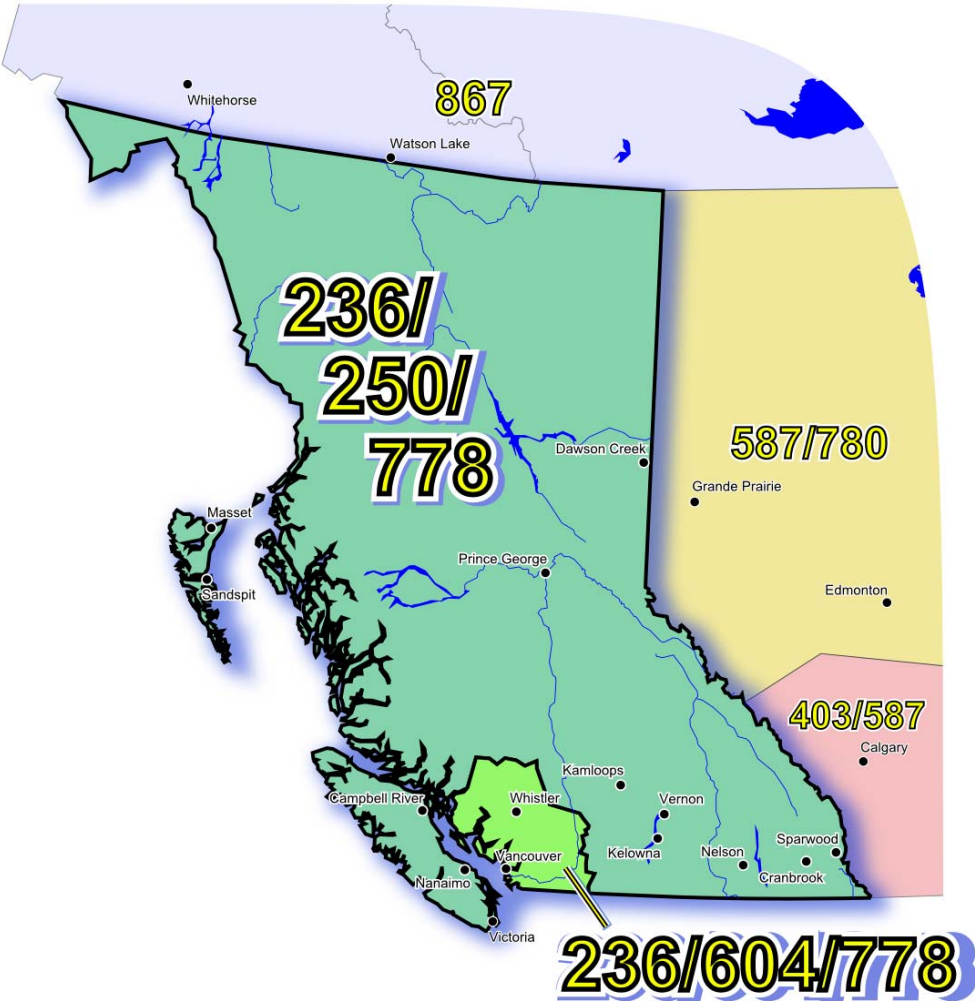

Map of the NPA 250/604/778 area
(After relief the NPA 250/604/778 area will be the NPA 236/250/604/778 area)