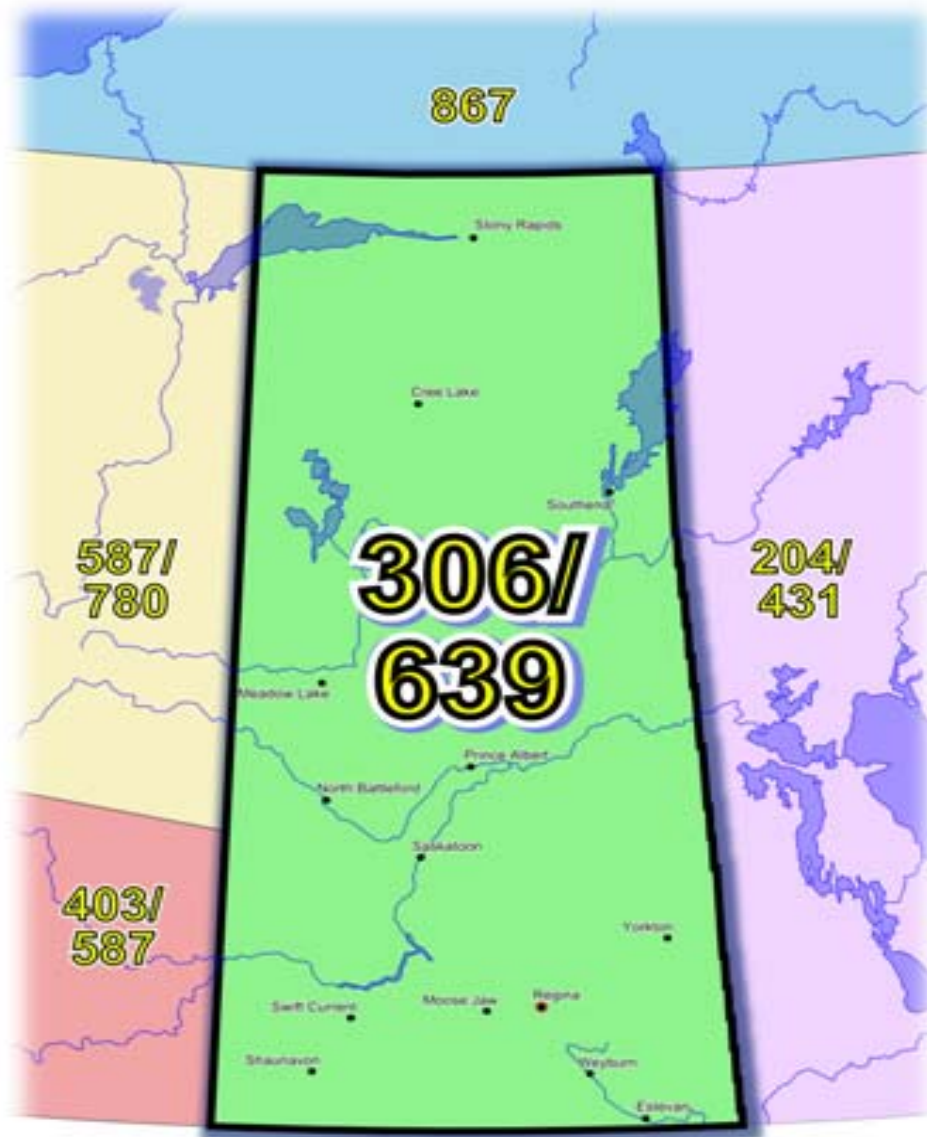

Map of the NPA 306 area
(After relief the NPA 306 area will be the NPA 306/639 area)