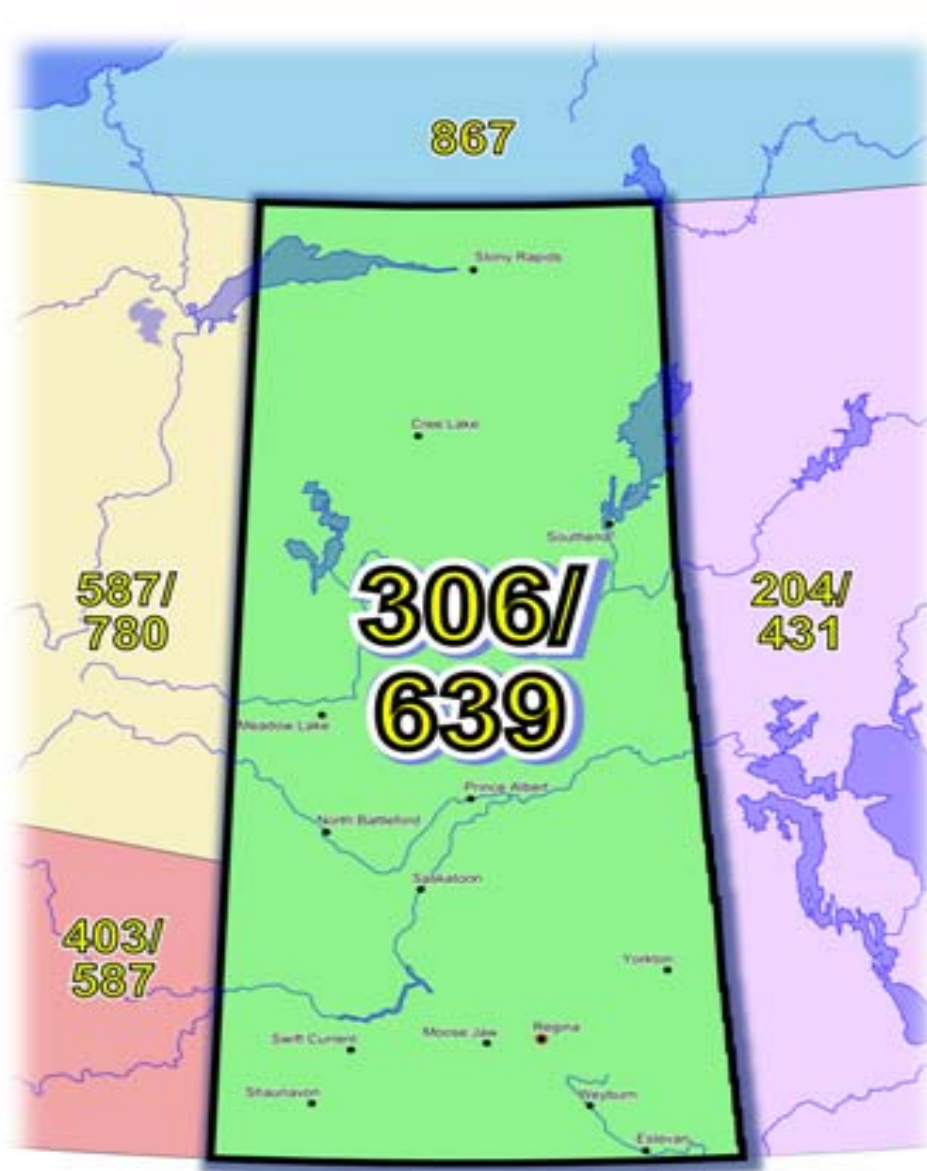

Map of the NPA 306 area
(After relief the NPA 306 area will be the NPA 306/639 area)