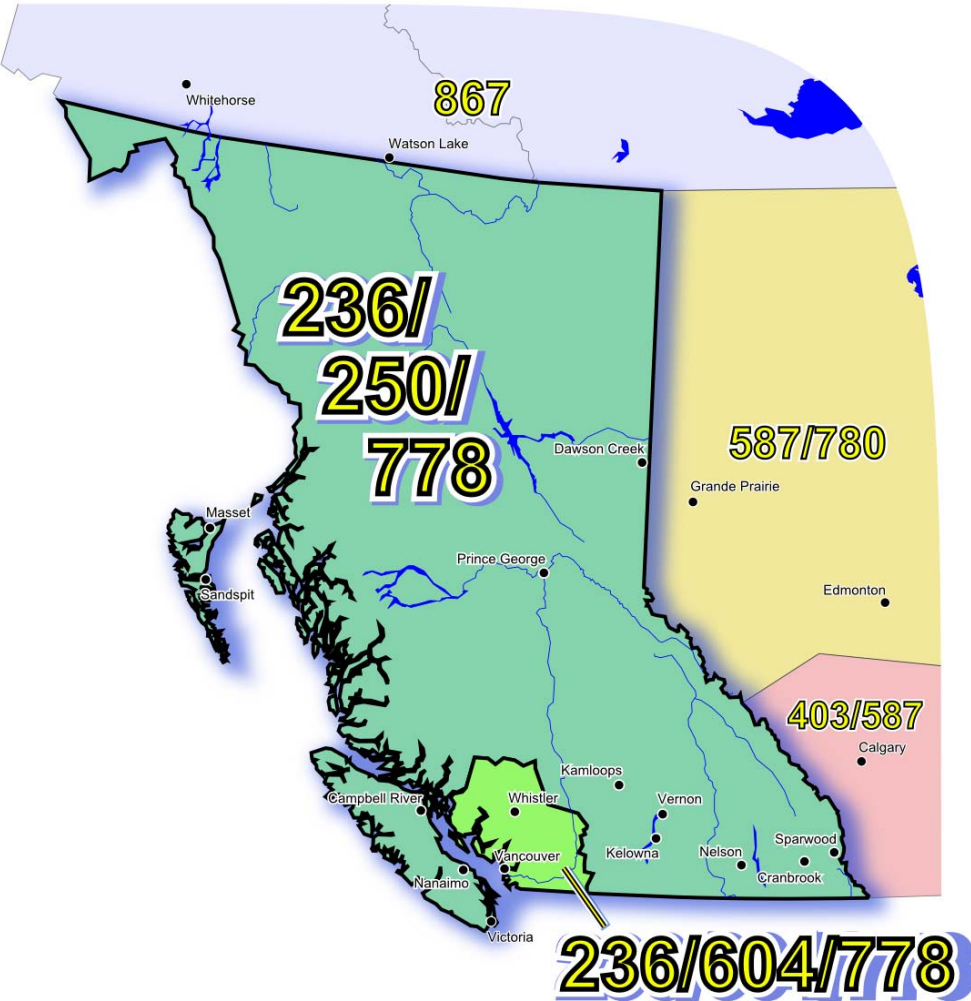

Map of the NPA 250/604/778 area
(After relief the NPA 250/604/778 area will be the NPA 236/250/604/778 area)