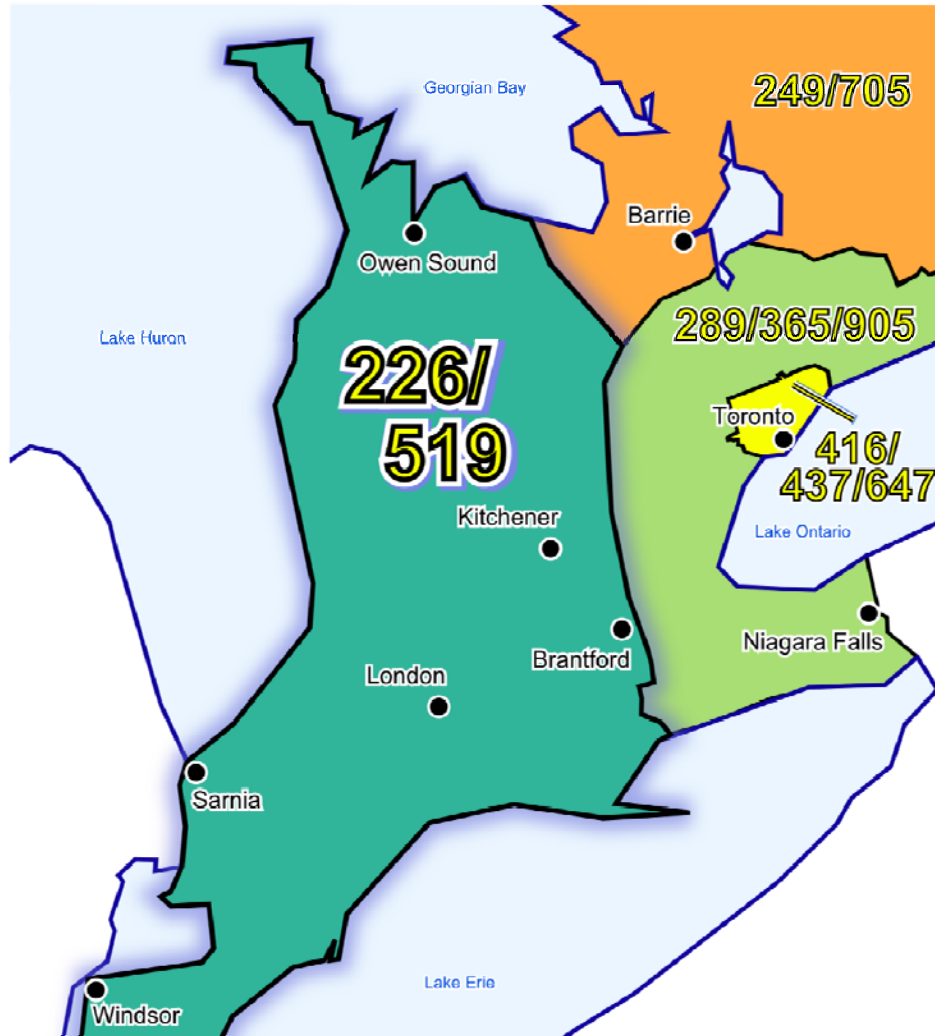

Map of the 226/519 area

(After relief the NPA 226/519 area will be the NPA 226/519/548 area)