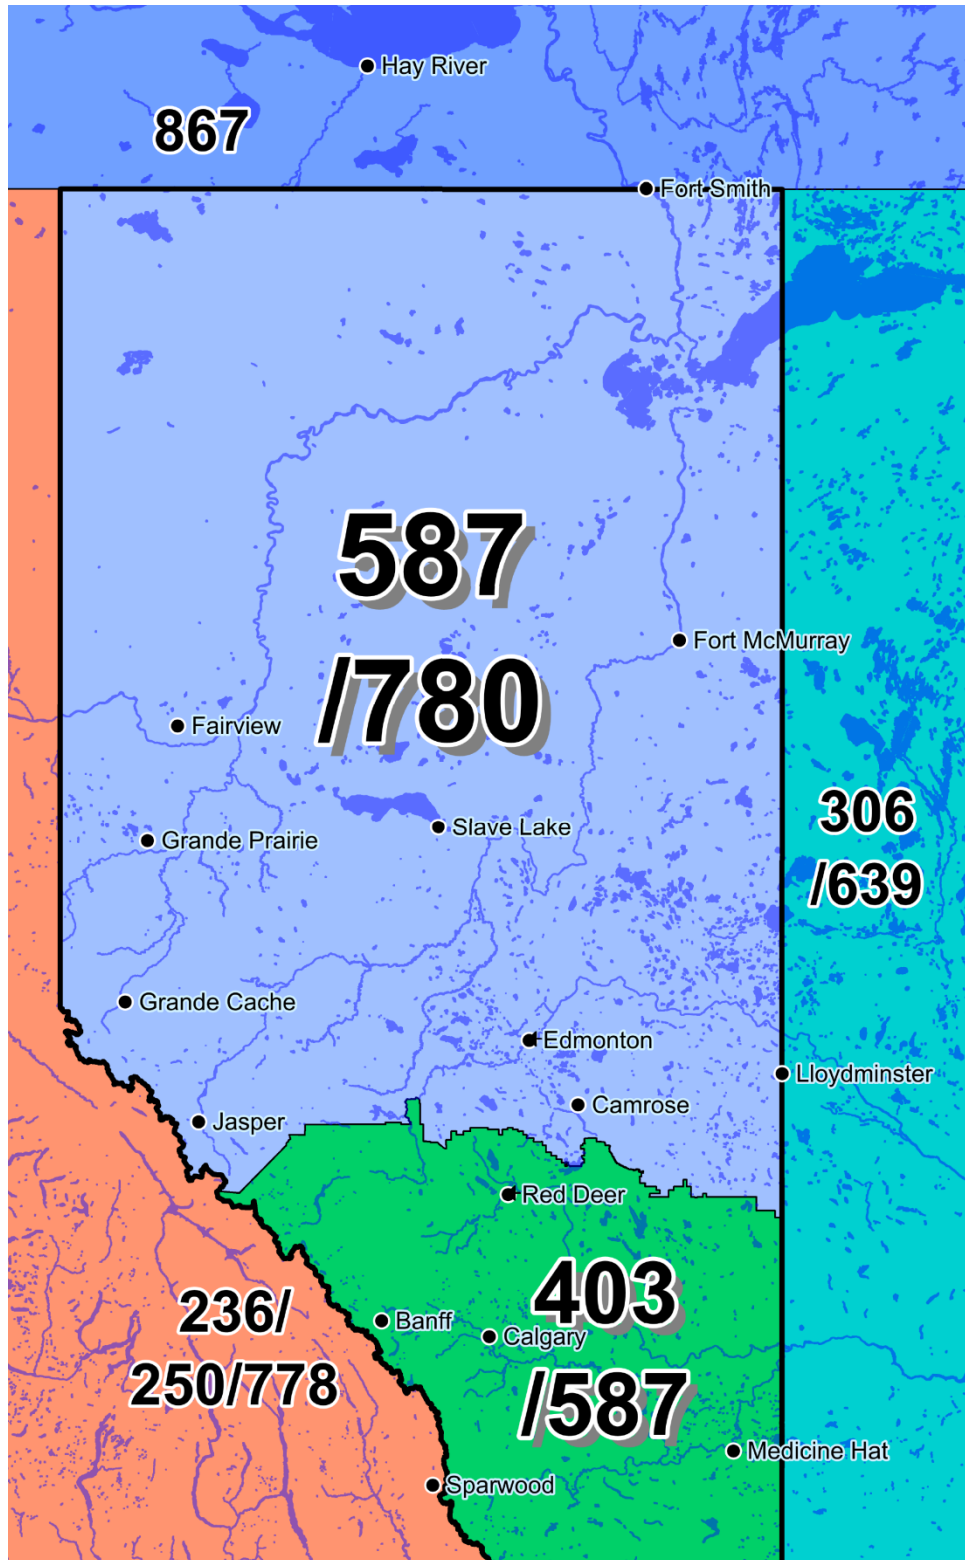

Map of the 403/587/780 area

(After relief the NPA 403/587/780 area will be the NPA 403/587/780/825 area)