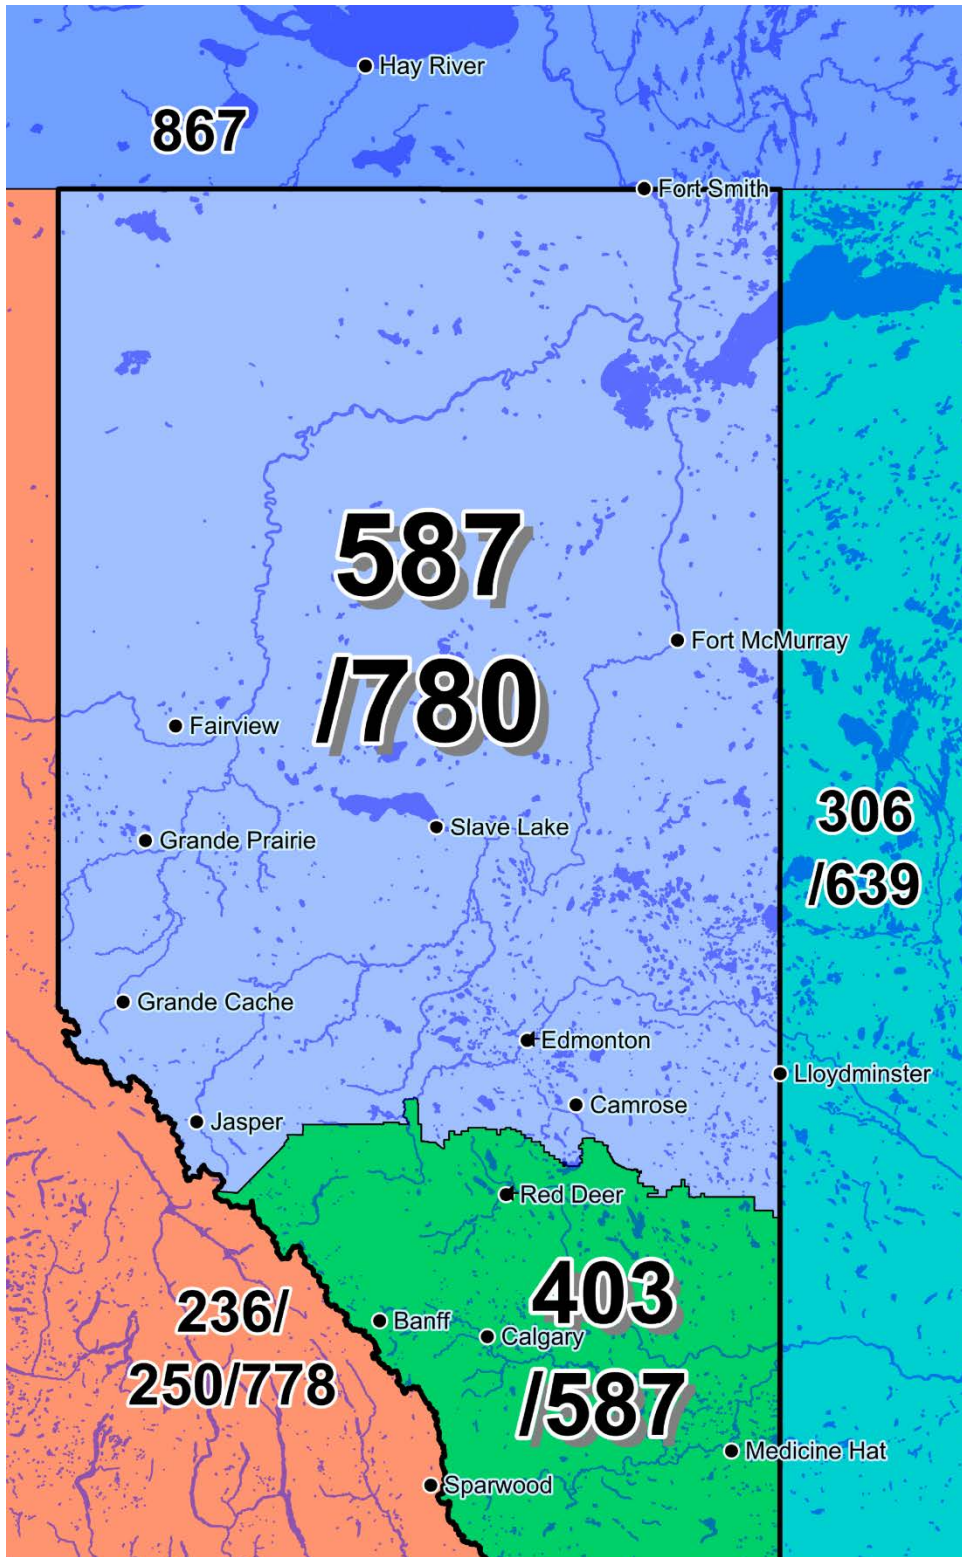

Map of the 403/587/780 area

(After relief the NPA 403/587/780 area will be the NPA 403/587/780/825 area)