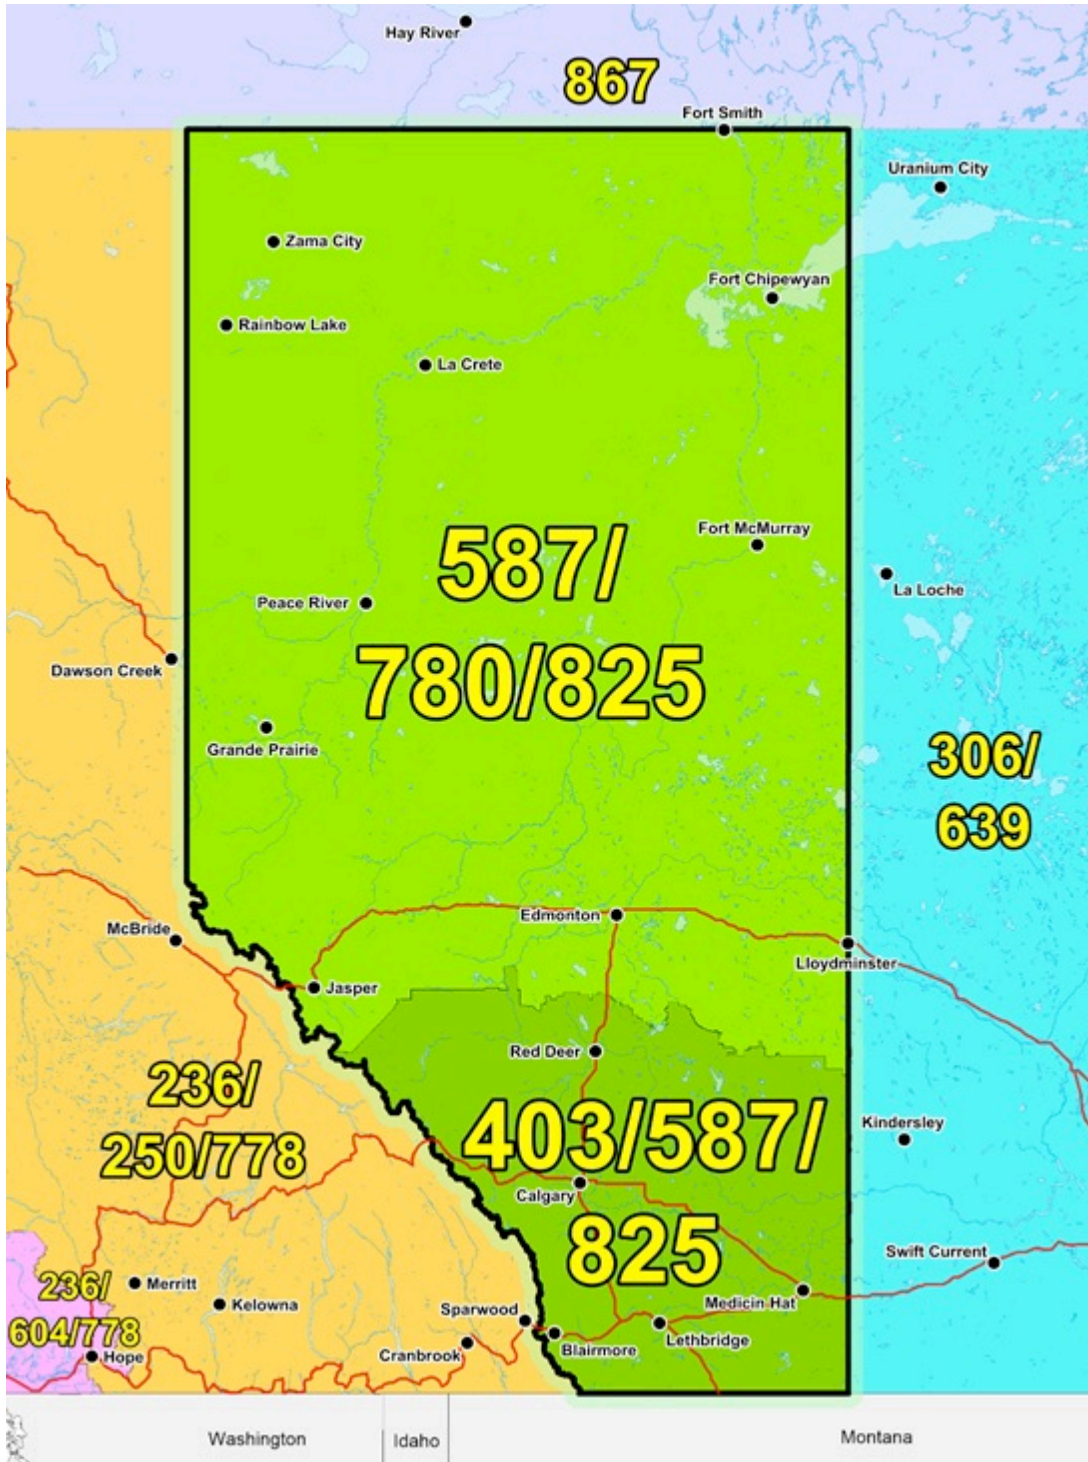

Map of the 403/587/780/825 area

(After relief the NPA 403/587/780/825 complex will become the NPA 368/403/587/780/825 complex)