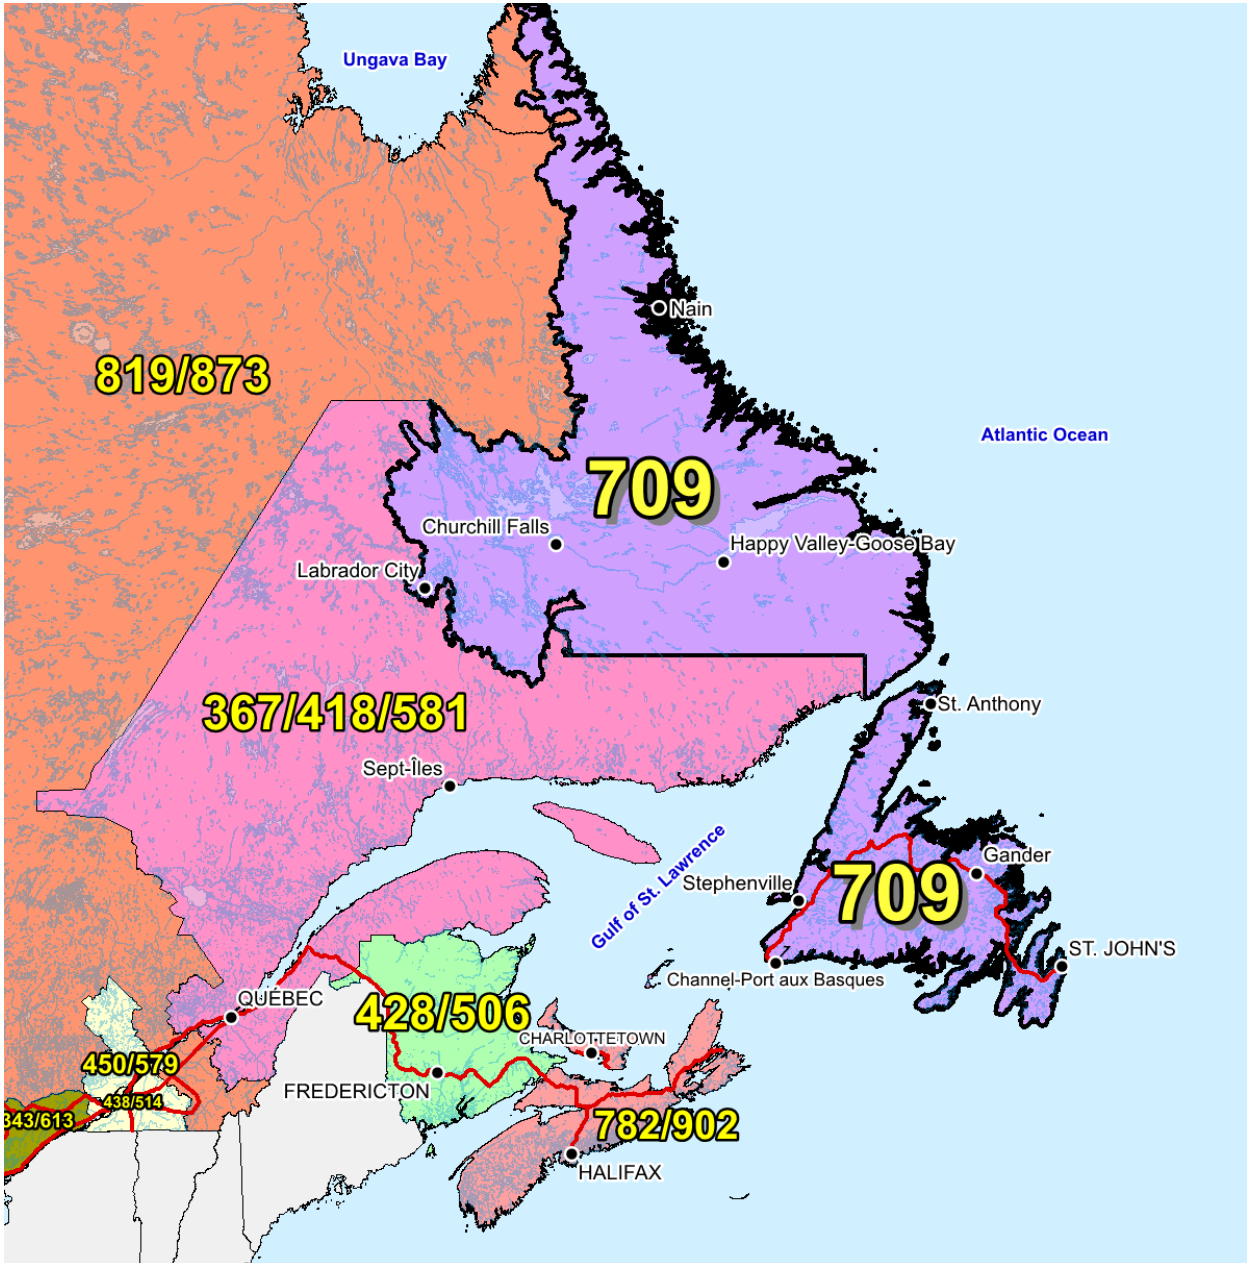

Map of the NPA 709 area
(After relief the NPA 709 area will be the NPA 709/879 area)