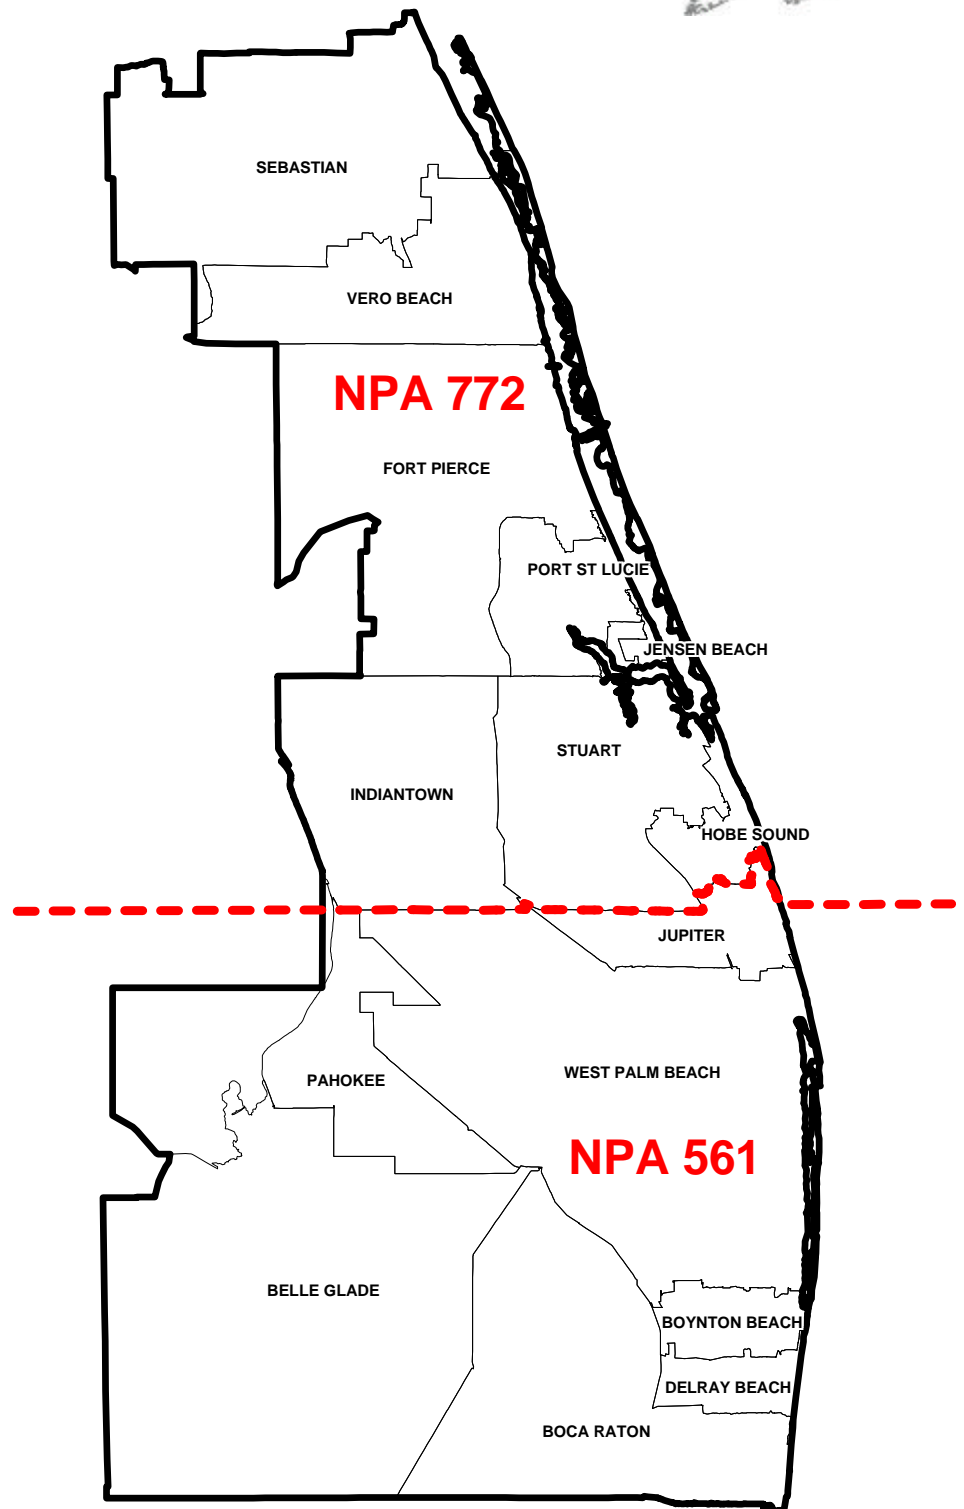

NPA 561/772 Rate Center Map

NPA 561/772 Map Legend

- NPA Boundaries
- Rate Center Boundaries
- Split Line

**NXX CODES MOVING TO 772 NPA
SORTED BY RATE CENTER**

NXX	RATE CENTER	SWITCH
216	FORTPIERCE	WPBHFLGRCM3
240	FORTPIERCE	HLDLFLBPCM4
264	FORTPIERCE	MIAMFLKYDS0
293	FORTPIERCE	FTLDFLWADS1
294	FORTPIERCE	COCYFL10DS1
318	FORTPIERCE	WPBIFLJADS3
332	FORTPIERCE	LKWOFLAJDC2
359	FORTPIERCE	FTLDFLTBCM1
409	FORTPIERCE	WPBHFLGR1KD
421	FORTPIERCE	FTLDFLHQCM2
429	FORTPIERCE	FTPRFLMACG0
460	FORTPIERCE	FTPRFLMADS0
461	FORTPIERCE	FTPRFLMACG0
462	FORTPIERCE	FTPRFLMARS0
464	FORTPIERCE	FTPRFLMACG0
465	FORTPIERCE	FTPRFLMACG0
466	FORTPIERCE	FTPRFLMADS0
467	FORTPIERCE	FTPRFLMACG0
468	FORTPIERCE	FTPRFLMADS0
489	FORTPIERCE	FTPRFLMACG0
519	FORTPIERCE	WPBHFLGRCM3
595	FORTPIERCE	FTPRFLMACG0
618	FORTPIERCE	WPBHFLGRX0X
782	FORTPIERCE	WPBHFLGRXTX
823	FORTPIERCE	BCRTFLSNCM1
940	FORTPIERCE	MIAQFL06DS0
971	FORTPIERCE	WPBHFLANCM2
979	FORTPIERCE	WPBHFLANCM2
263	HOBE SOUND	WPBHFLGRCM3
295	HOBE SOUND	COCYFL10DS1
325	HOBE SOUND	MIAMFLKYDS0
349	HOBE SOUND	FTLDFLTBCM1
402	HOBE SOUND	WPBHFLGR1KD
545	HOBE SOUND	HBSDFLMADS0
546	HOBE SOUND	HBSDFLMADS0
675	HOBE SOUND	MIATFLADDS0
932	HOBE SOUND	MIAQFL06DS0
597	INDIANTOWN	INTWFLXADS1
619	INDIANTOWN	MIAMFLKYDS0
933	INDIANTOWN	MIAQFL06DS0
225	JENSEN BCH	HTISFLMADS0
232	JENSEN BCH	HTISFLMADS0
328	JENSEN BCH	COCYFL10DS1
334	JENSEN BCH	HTISFLMADS0
405	JENSEN BCH	WPBHFLGR1KD
497	JENSEN BCH	PBGRFLEZDS0
679	JENSEN BCH	MIAMFLKYDS0
692	JENSEN BCH	STRTFLMADS0
934	JENSEN BCH	MIAQFL06DS0
201	PTST LUCIE	WPBHFLGRCM3
229	PTST LUCIE	HTISFLMADS0
323	PTST LUCIE	WPBHFLDSCM1
335	PTST LUCIE	PTSLFLSOCG0
336	PTST LUCIE	PTSLFLMADS0

NXX	RATE CENTER	SWITCH
337	PTST LUCIE	PTSLFLSOCG0
340	PTST LUCIE	PTSLFLMADS0
342	PTST LUCIE	LKWOFLAJDC2
343	PTST LUCIE	PTSLFLMADS0
344	PTST LUCIE	PTSLFLMADS0
345	PTST LUCIE	COCYFL10DS1
370	PTST LUCIE	WPBHFLGRCM3
377	PTST LUCIE	HILHFLEGCM1
380	PTST LUCIE	MIATFLADDS0
398	PTST LUCIE	PTSLFLSOCG0
408	PTST LUCIE	WPBHFLGR1KD
418	PTST LUCIE	LKWOFLAJDC2
446	PTST LUCIE	WPBHFLGRDS2
475	PTST LUCIE	WPBHFLDSCM1
576	PTST LUCIE	HILHFLEGCM1
673	PTST LUCIE	MIAMFLKYDS0
708	PTST LUCIE	WPBHFLDSCM1
785	PTST LUCIE	PTSLFLMADS0
834	PTST LUCIE	DRBHFLDFCM2
871	PTST LUCIE	PTSLFLMADS0
873	PTST LUCIE	PTSLFLMADS0
878	PTST LUCIE	PTSLFLMADS0
879	PTST LUCIE	PTSLFLMADS0
905	PTST LUCIE	MIAQFL06DS0
917	PTST LUCIE	FTLDFLAICM1
974	PTST LUCIE	BCRTFLTWH01
228	SEBASTIAN	MIATFLQSDS0
246	SEBASTIAN	BCRTFLSNCM1
268	SEBASTIAN	HILHFLEGCM1
388	SEBASTIAN	SBSTFLMADS0
413	SEBASTIAN	WPBHFLGR1KD
425	SEBASTIAN	COCYFL10DS1
473	SEBASTIAN	WPBHFLGRCM3
571	SEBASTIAN	SBSTFLFERS0
581	SEBASTIAN	SBSTFLMADS0
589	SEBASTIAN	SBSTFLMADS0
594	SEBASTIAN	MIAMFLKYDS0
633	SEBASTIAN	WPBHFLGRCM3
661	SEBASTIAN	FTLDFLHQCM2
663	SEBASTIAN	MICCFLLBRS0
664	SEBASTIAN	MICCFLLBRS0
913	SEBASTIAN	WPBHFLANCM2
918	SEBASTIAN	MIAQFL06DS0
214	STUART	WPBHFLGRX0X
215	STUART	WPBHFLGRCM3
219	STUART	STRTFLMADS0
220	STUART	STRTFLMADS0
221	STUART	STRTFLMADS0
223	STUART	STRTFLMADS0
260	STUART	WPBHFLGRCM3
283	STUART	STRTFLMADS0
284	STUART	STRTFLSWCM1
285	STUART	WPBHFLANCM2
286	STUART	STRTFLMADS0