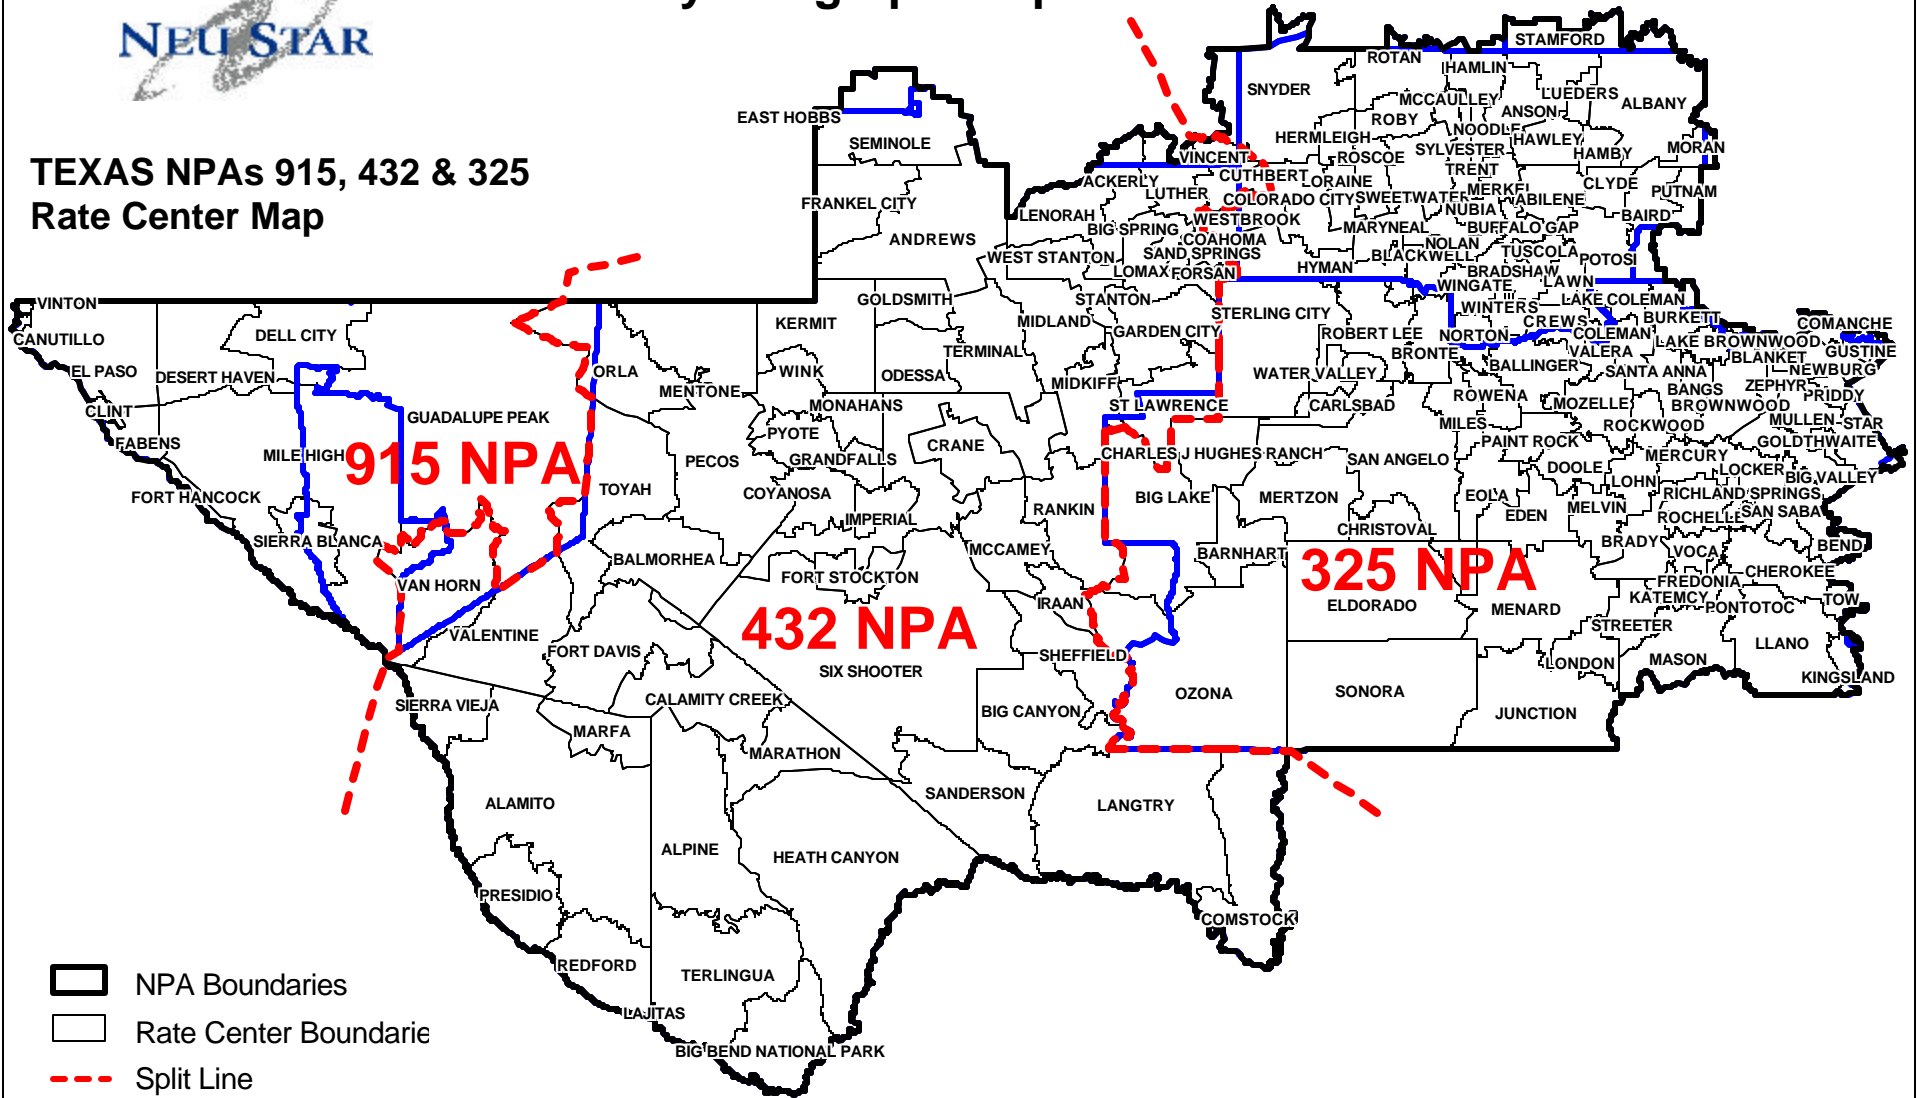

3-Way Geographic Split

- NPA Boundaries
- Rate Center Boundaries
- Split Line
- LATA Boundaries

**NXX CODES MOVING TO 432 NPA
SORTED BY RATE CENTER**

NXX	RATE CENTER	SWITCH
353	ACKERLY	ACKRTXXARS0
358	ALAMITO	ALMTTXXADS0
837	ALPINE	ALPITXAPDS0
524	ANDREWS	ANDRTXXADS0
523	ANDREWS	ANDRTXXADS0
464	ANDREWS	ANDRTXXADS0
375	BALMORHEA	BLMRTXXARS0
477	BGBNNTNLPK	BBNPTXXADS0
753	BIG CANYON	BGCNTXXARS0
517	BIG SPRING	MDLDTX87OMD
466	BIG SPRING	BGSPTXBSDS0
271	BIG SPRING	BGSPTXBSDS0
270	BIG SPRING	BGSPTXBSDS0
268	BIG SPRING	BGSPTXBSDS0
267	BIG SPRING	BGSPTXBSDS0
263	BIG SPRING	BGSPTXBSDS0
935	BIG SPRING	BGSPTXBSX0X
825	BIG SPRING	MDLDTXMUDS0
816	BIG SPRING	MDLDTX87X0X
714	BIG SPRING	BGSPTXDFDS0
264	BIG SPRING	BGSPTXBSDS0
706	BIG SPRING	MDLDTX87XQX
364	CALAMTYCRK	CMCKTXXADS0
394	COAHOMA	COAHTXXARS0
292	COMSTOCK	CMSTTXXADS0
343	COYANOSA	CYNSTXXARS1
558	CRANE	CRANTXCRRS0
297	EAST HOBBS	HBBSNMXADS0
457	FORSAN	FRSATXXADS0
426	FORT DAVIS	FTDVTFDRS0
596	FRANKEL CY	FRCYTXXARS0
336	FTSTOCKTON	FTSTTXFSRS0
354	GARDENCITY	GRCYTXXADS0
768	GARDENCITY	GRCYTXXADS0
827	GOLDSMITH	GLDSTXGSR0
547	GRANDFALLS	GRFLTXXGFRS0
376	HEATHCNYON	HECYTXXADS0
536	IMPERIAL	IMPRTXXARS0
639	IRAAN	IRANTXIRRS0
586	KERMIT	KRMTTXKMRS0
424	LAJITAS	LJTSTXXADS0
291	LANGTRY	LNGTTXXADS0
459	LENORAH	LNRHTXXARS0
398	LOMAX	LOMXTXXARS0
399	LUTHER	LTHRTXXADS0
386	MARATHON	MRTHTXMARS0
729	MARFA	MARFTXMFRS0
652	MCCAMEY	MCMYTXMCRS0
377	MENTONE	MNTNTXXARS0

NXX	RATE CENTER	SWITCH
535	MIDKIFF	MDKFTXMKRS0
686	MIDLAND	MDLDTXMUDS0
682	MIDLAND	MDLDTXMUDS0
707	MIDLAND	MDLDTX87XQX
683	MIDLAND	MDLDTXMUDS0
684	MIDLAND	MDLDTXMUDS0
685	MIDLAND	MDLDTXMUDS0
359	MIDLAND	MDLDTXMUX1X
221	MIDLAND	MDLDTXMUDSA
688	MIDLAND	MDLDTXMUDS0
359	MIDLAND	MDLDTXMUX1X
275	MIDLAND	MDLDTXAG0MD
687	MIDLAND	MDLDTXMUDS0
262	MIDLAND	MDLDTXAGBMD
425	MIDLAND	MDLDTXEG1MD
289	MIDLAND	MDLDTXOXDS0
681	MIDLAND	MDLDTXOXDS0
699	MIDLAND	MDLDTXOXDS0
689	MIDLAND	MDLDTXOXDS0
694	MIDLAND	MDLDTXOXDS0
697	MIDLAND	MDLDTXOXDS0
275	MIDLAND	MDLDTXAG0MD
238	MIDLAND	MDLDTXEG1MD
620	MIDLAND	MDLDTXMUDS0
891	MIDLAND	MDLDTXAGX0Z
894	MIDLAND	MDLDTXEG1MD
570	MIDLAND	MDLDTXMUDS0
520	MIDLAND	MDLDTXOXDS0
522	MIDLAND	MDLDTXOXDS0
664	MIDLAND	MDLDTXEG1MD
416	MIDLAND	MDLDTX87OMD
556	MIDLAND	MDLDTXEG1MD
602	MIDLAND	MDLDTX95DS0
848	MIDLAND	MDLDTXMUDS2
618	MIDLAND	MDLDTX87DS0
571	MIDLAND	MDLDTXMUDS0
631	MIDLAND	MDLDTXEG1MD
634	MIDLAND	MDLDTXEG1MD
818	MIDLAND	MDLDTXMUXMD
839	MIDLAND	MDLDTX87XBX
441	MIDLAND	MDLDTXMUDS0
661	MIDLAND	MDLDTXEG1MD
871	MIDLAND	MDLDTXMUDS0
923	MONAHANS	MDLDTX87OMD
883	MONAHANS	MDLDTXMUDS0
940	MONAHANS	MDLDTXDV0MD
943	MONAHANS	MNHNTXMODS0
272	ODESSA	ODSSTXEM2MD
331	ODESSA	ODSSTXLICG0