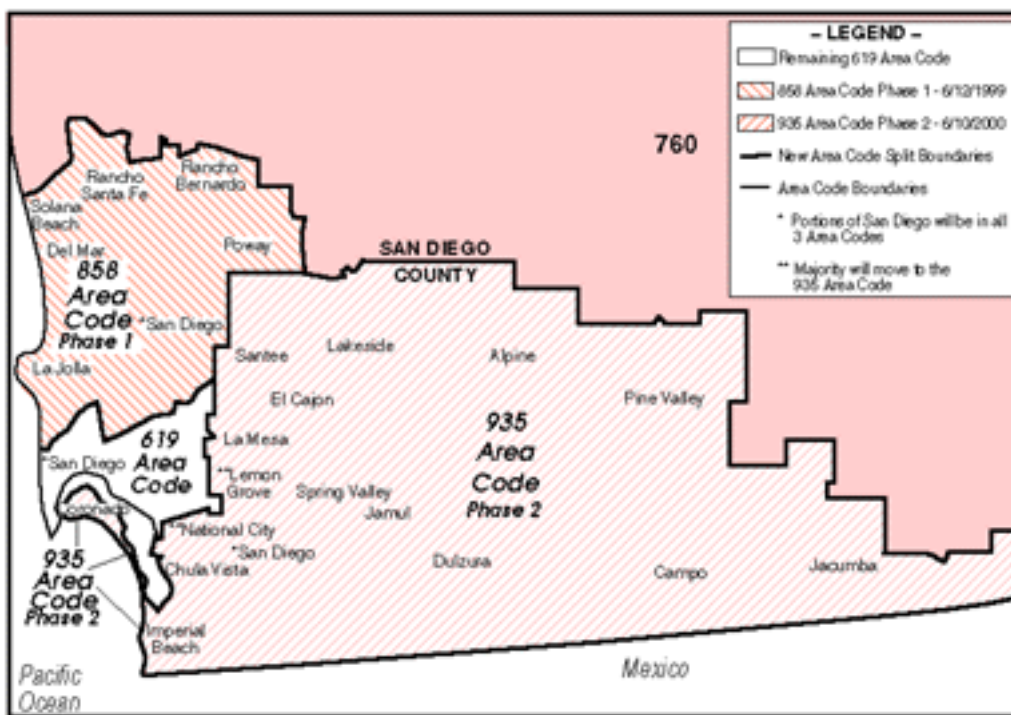

619/858/935 Proposed Area Code Split