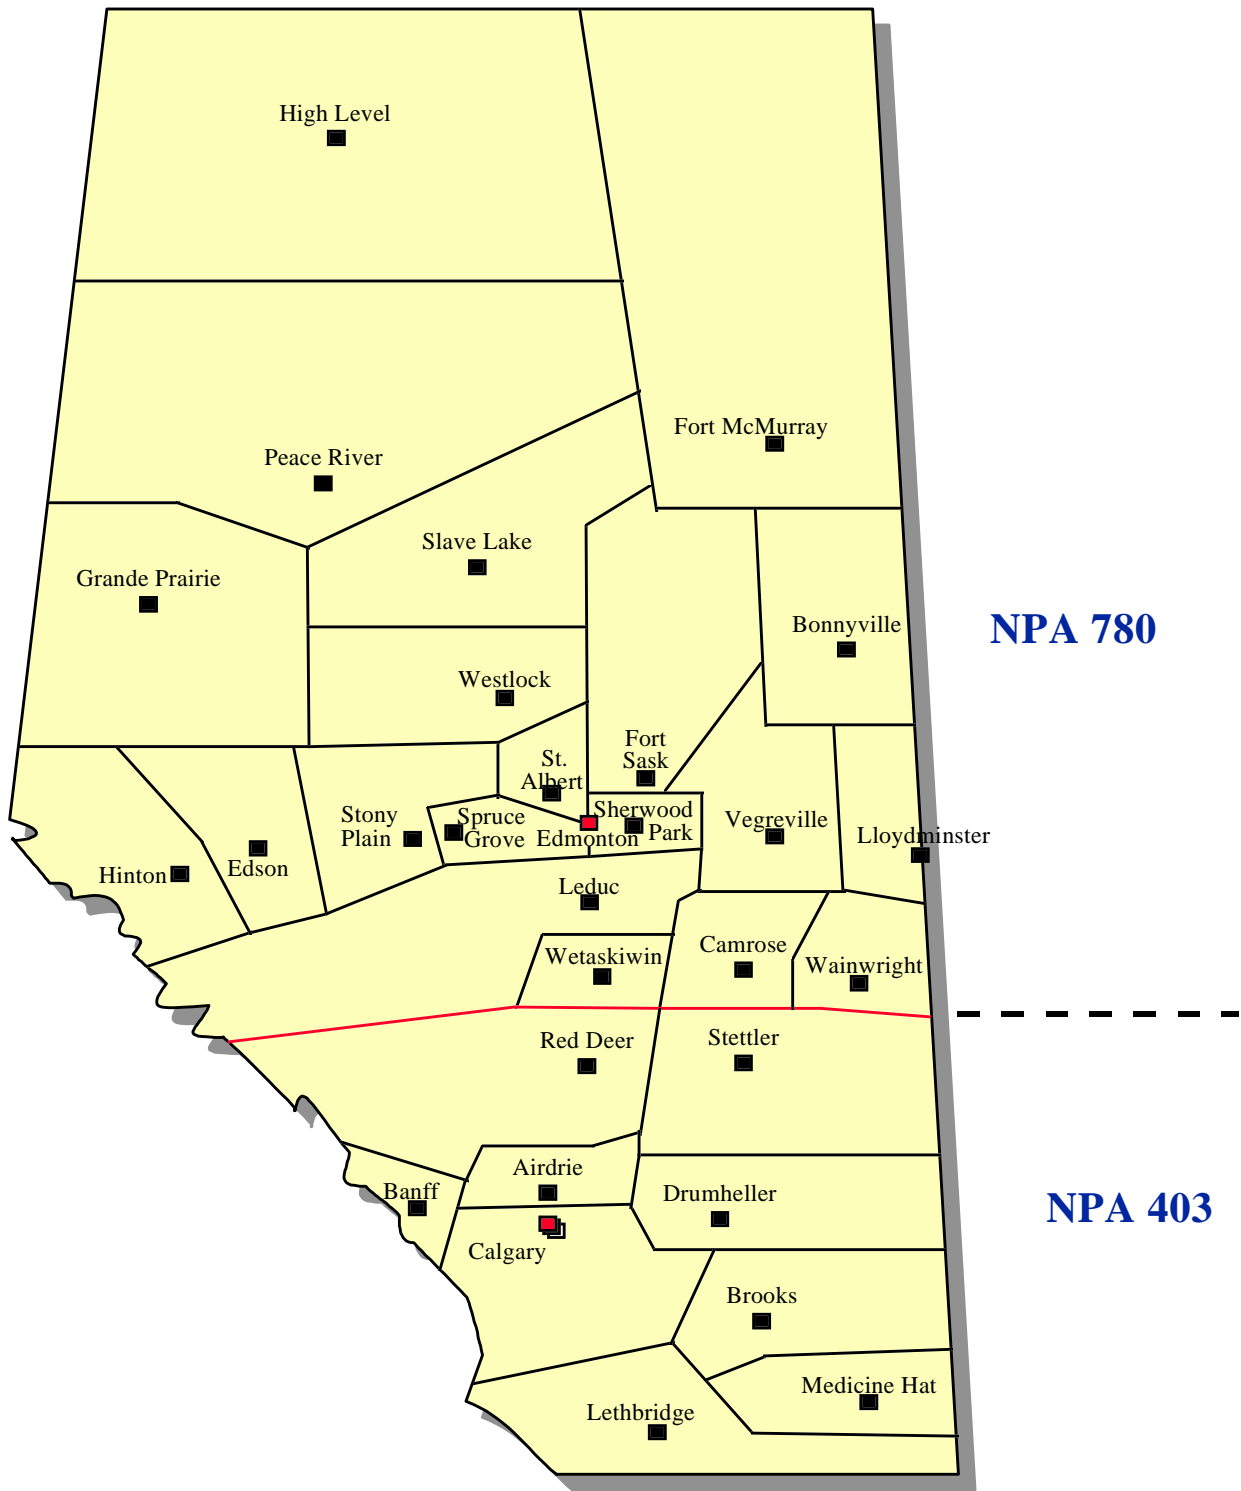

NPA 403 CO Codes