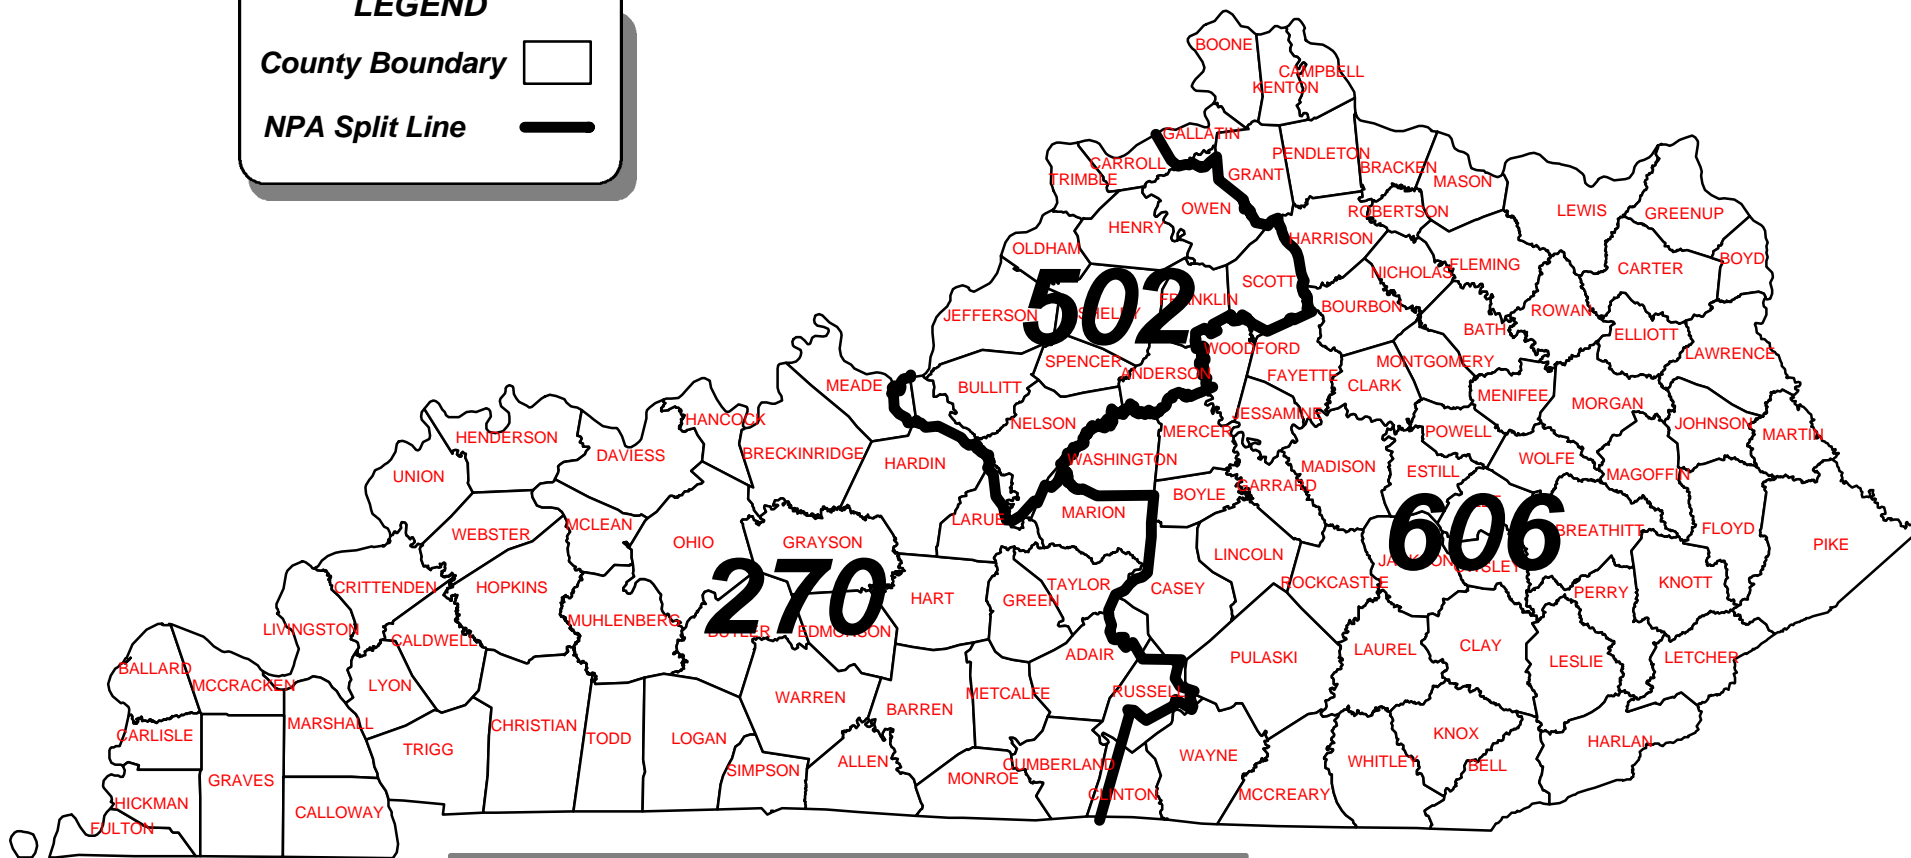

R. C. Breidenbaugh
North American Numbering Plan Administration

KENTUCKY NPA's

LEGEND

County Boundary 

NPA Split Line 

Kentucky's New Area Code 270
Begin Permissive Dialing of New Area Code: 04-19-99
Mandatory Dialing of New Area Code Begins: 11-01-99
New Area Code Test Number: 270-503-2727