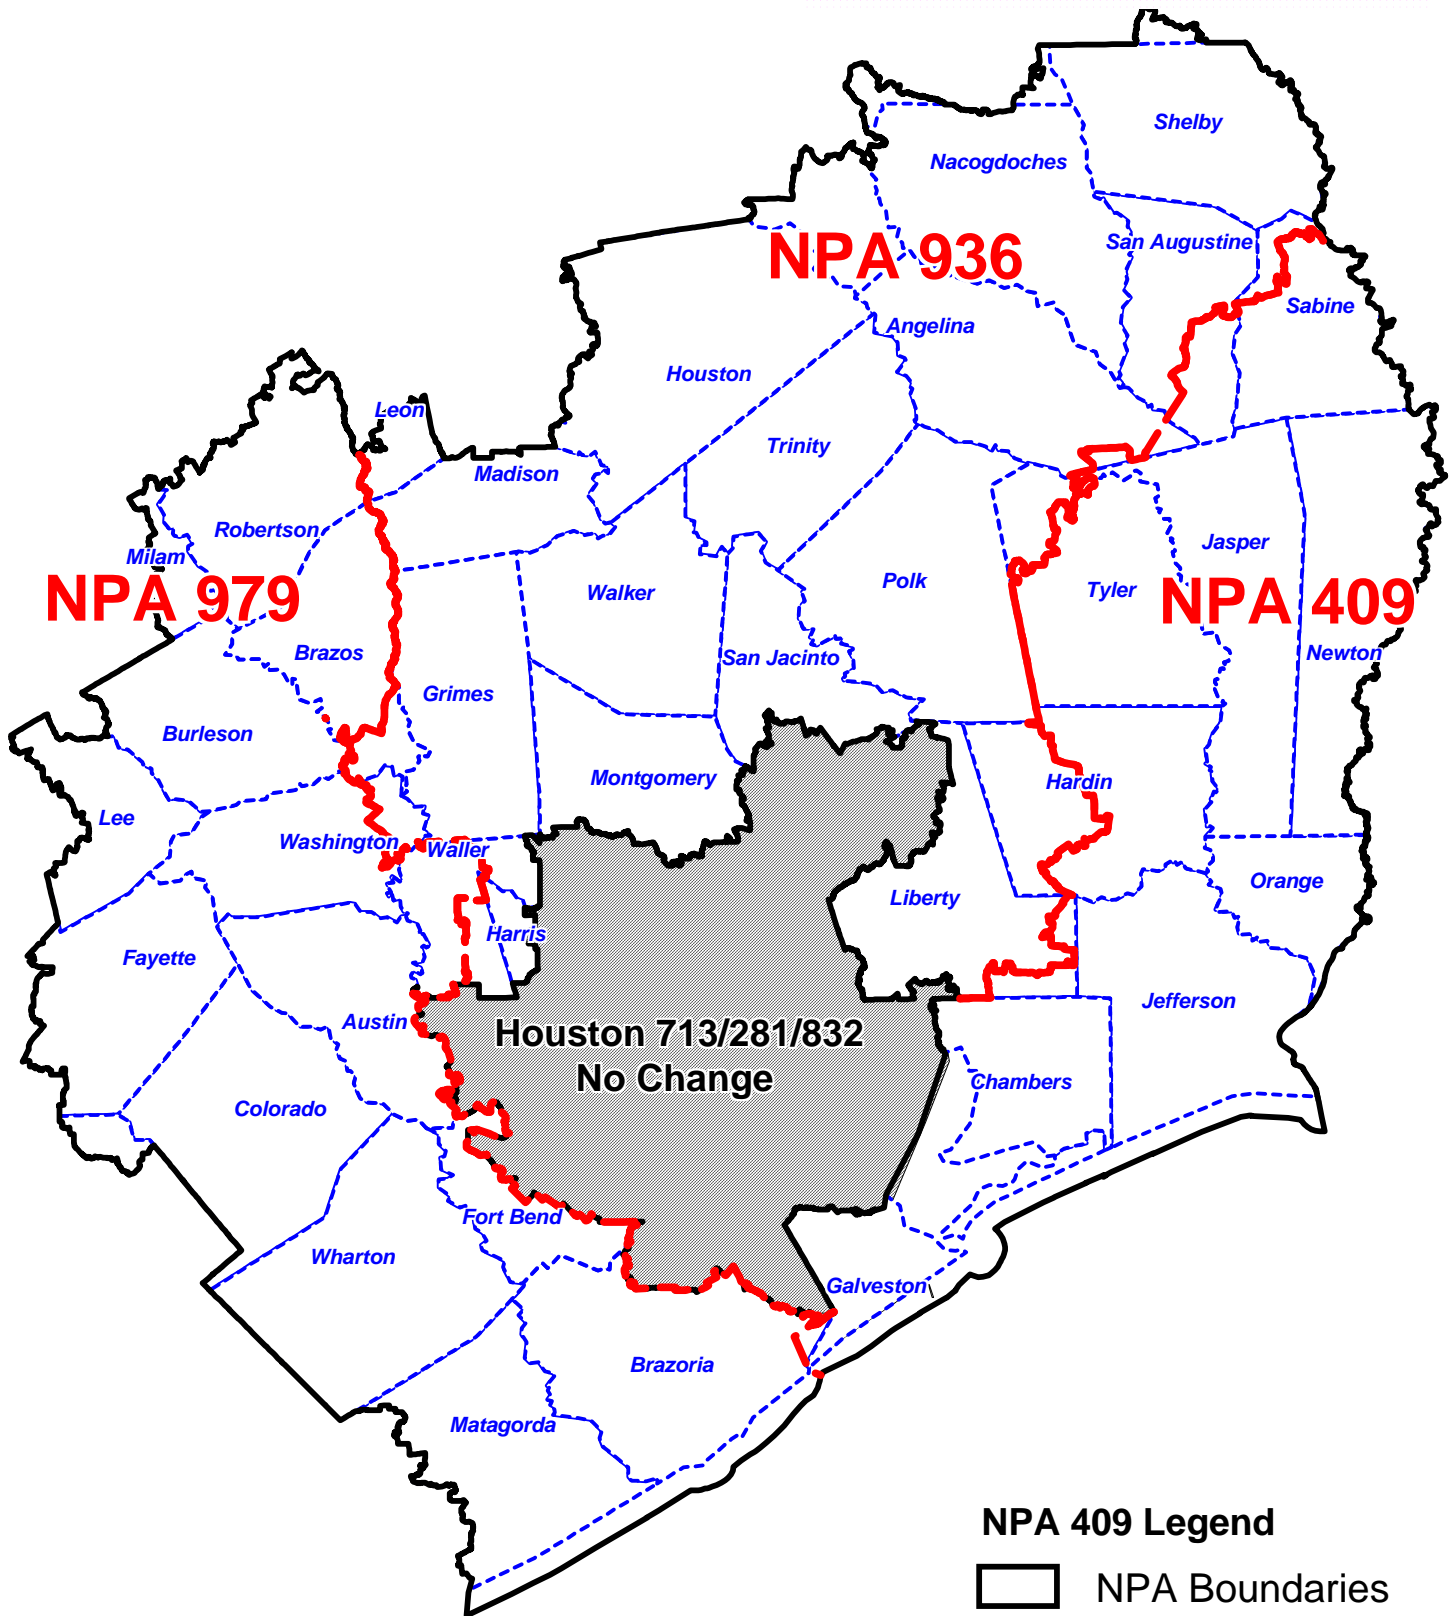

**CITIES AFFECTED BY THE 409 SPLIT  
AND THEIR NEW AREA CODES**

Bryan	979
College Station	979
Lake Jackson	979
Bay City	979
Angleton	979
Freeport	979
Brenham	979
El Campo	979
Clute	979
Wharton	979
Hearne	979

Lufkin	936
Nacogdoches	936
Huntsville	936
Conroe	936
Liberty	936
Crockett	936
Navasota	936
Center	936
Diboll	936

Beaumont	409
Galveston	409
Port Arthur	409
Texas City	409
Orange	409
Groves	409
Nederland	409
La Marque	409
Port Neches	409
Vidor	409
Silsbee	409
Bridge City	409
Jasper	409
Hitchcock	409
Santa Fe	409

NPA 409 County Map

LOCKHEED MARTIN

NPA 409 Legend

-  NPA Boundaries
-  County Boundaries
-  Split Line