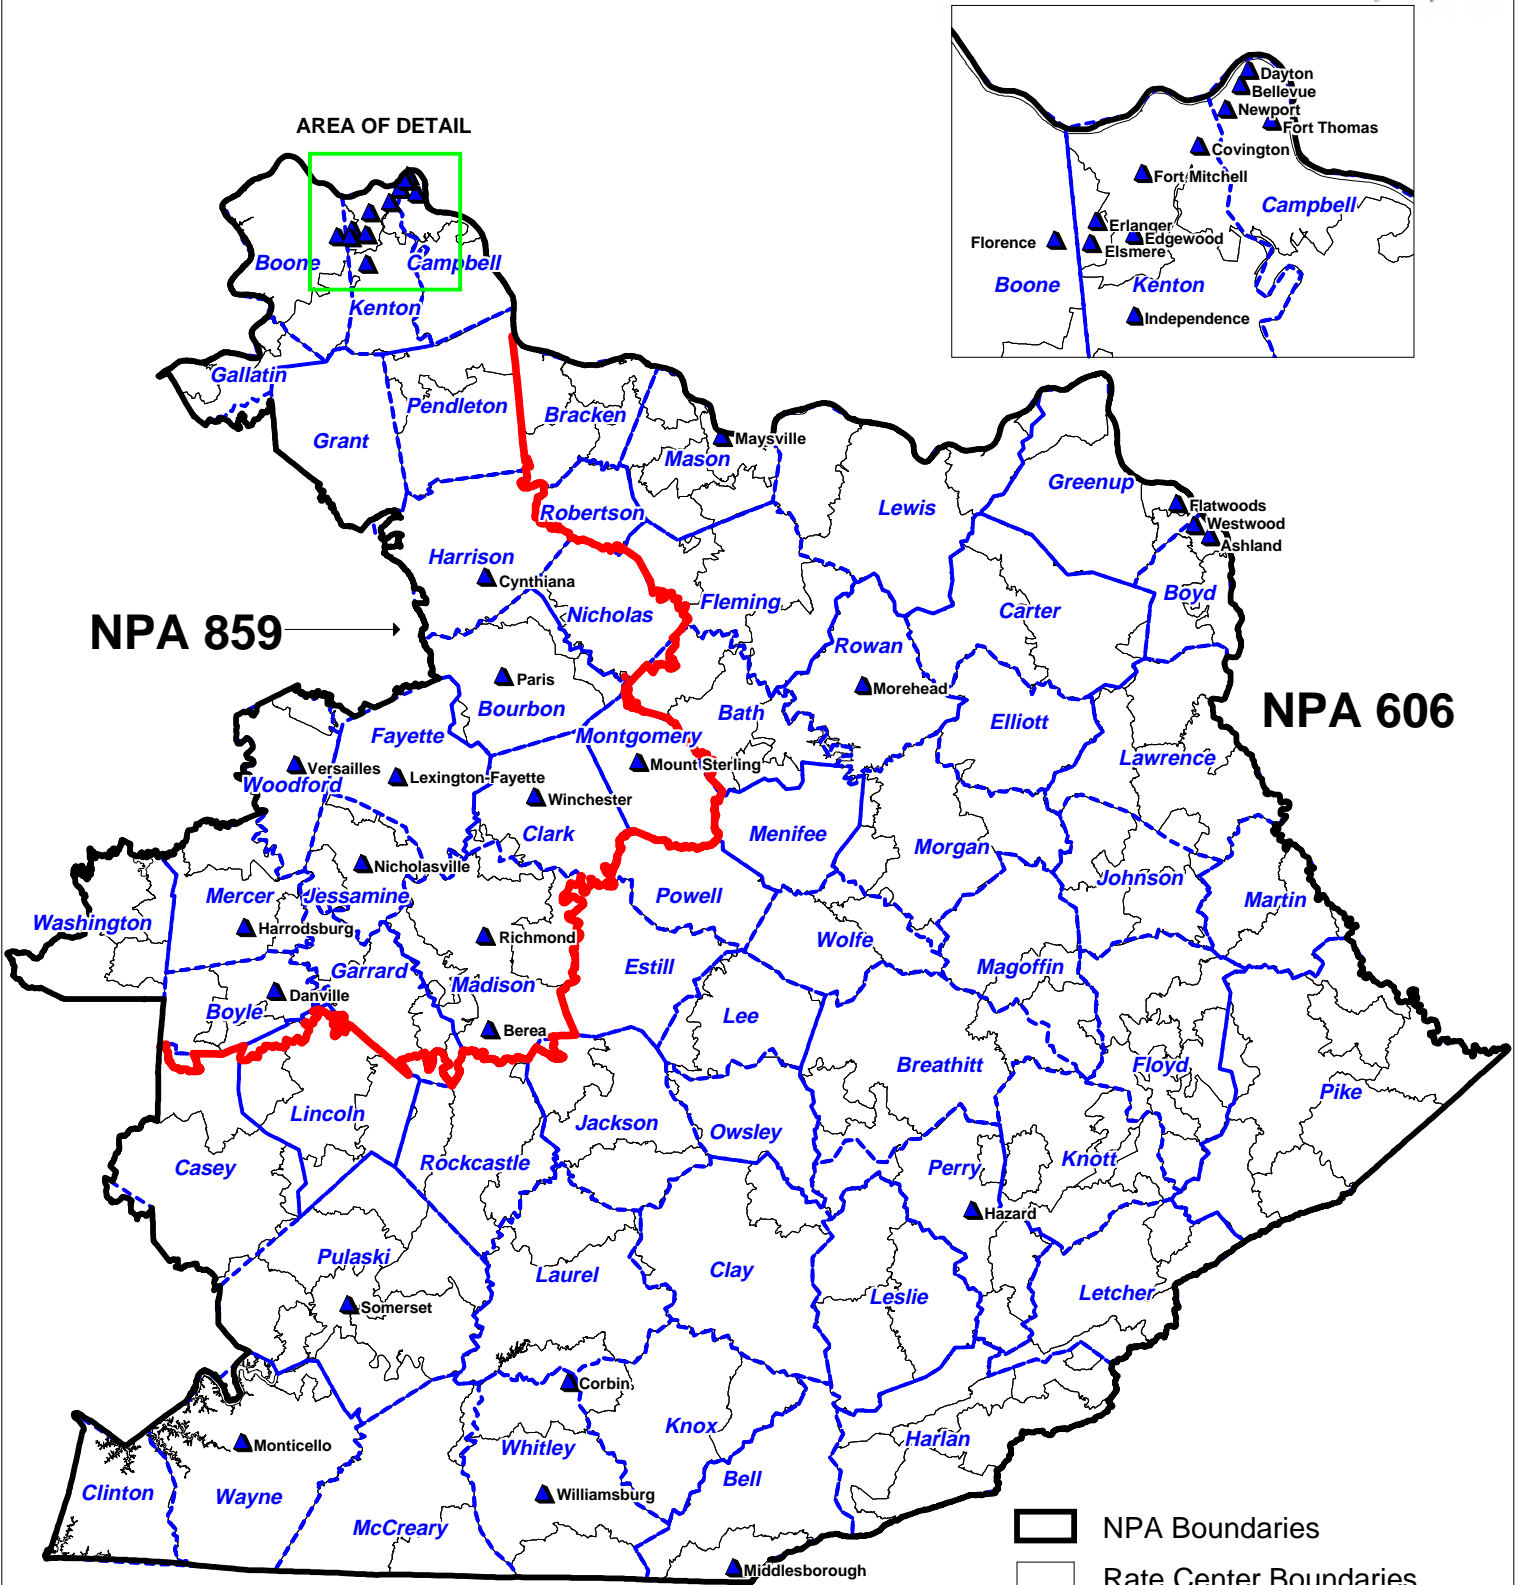

NPA 859/606 Map

AREA OF DETAIL

NPA 859

NPA 606

- NPA Boundaries
- Rate Center Boundaries
- County Boundaries
- Cities w/Pop > than 5,000
- Split Line

NXXs STAYING IN 606
SORTED BY NXX

NXX	RATE CENTER	SWITCH	NXX	RATE CENTER	SWITCH
202	VANCEBURG	OWVLKYAH1MD	346	HUSTONVL	HTVLKYXEDS0
205	PIKEVILLE	PKVLKYMADS0	347	MIDDLESBO	MDBOKYMADS0
206	MT OLIVET	OWVLKYAH1MD	348	MONTICELLO	MNTIKYXADS0
207	MOREHEAD	OWVLKYAH1MD	349	SALYERSVL	SLVLKYXARS0
209	FLEMINGSBG	OWVLKYAH1MD	353	STONE	STONKYMADS0
210	OWINGSVL	OWVLKYAH1MD	354	PINE KNOT	PNKNKYXADS0
215	WILMORE	LXTNKYYYDS0	355	CRAB ORCH	CRBOKYMADS0
217	BROOKSVL	OWVLKYAH1MD	358	WAYLAND	WYLDKYESDS0
218	PIKEVILLE	PKVLKYMADS0	364	ANNVILLE	ANVLKYXADS0
228	STAFORDSVL	SFVLKYXADS1	365	STANFORD	STFRKYMADS0
237	SOWILLIMSN	SWSNKYMADS0	368	PIPPAPASSS	PPSSKYXARS0
242	MIDDLESBO	MDBOKYMADS0	374	STINNETT	STNTKYXARS0
247	SHARPSBURG	SHBGKYXARS4	376	STNSWHLYCY	STRNKYXADS0
248	MIDDLESBO	MDBOKYMADS0	377	MCDOWELL	MCWLKYMADS0
251	FISTY	FSTYKYXARS0	378	DWARF	DWRFKYXADS0
256	MT VERNON	MTVRKYXARS0	379	EUBANK	EBNKKYXARS0
265	FLAT GAP	FLGPKYXARS0	382	WHITE LILY	WHLLKYXARS0
267	EWING	EWNGKYXARS0	387	ALBANY	ALBYKYXADS0
274	SHOPVILLE	SOVLKYXARS0	395	WARFIELD	WRFDKYMADS0
279	WOOTON	WOTNKYXARS0	398	BUCKHORN	BCKHKYXEDS0
285	MARTIN	MARTKYMADS0	407	MAYSVILLE	RCMDKY25CM1
286	OLIVE HILL	OLHLKYXADS0	412	FLEMINGSBG	LXTNKY01DS0
287	MCKEE	MCKEKYXADS0	414	HAZARD	LXTNKY24W26
295	CANOE	CANOKYXARS0	418	IRVINE	LXTNKY24W26
297	STAFORDSVL	SFVLKYXADS0	423	SCIENCE HL	SCHLKYXARS0
298	INEZ	INEZKYMADS0	424	PIKEVILLE	PKVLKYMADS0
300	STANTON	WNCHKYARDS0	427	MCCARR	FEBRKYMADS0
301	WASHINGTON	OWVLKYAH1MD	432	PIKEVILLE	PKVLKYMADS0
303	LIBERTY	RCMDKY25CM1	433	PIKEVILLE	PKVLKYMADS0
305	SOMERSET	SMRTKYCA1MD	434	PIKEVILLE	PKVLKYMADS0
306	ALBANY	SMRTKYCA1MD	435	HAZARD	HZRDKYXADS0
307	MONTICELLO	SMRTKYCA1MD	436	HAZARD	HZRDKYXADS0
308	MT VERNON	SMRTKYCA1MD	437	PIKEVILLE	PKVLKYMADS0
309	LONDON	SMRTKYCA1MD	438	HAZARD	HNMNKYXBDS0
310	STNSWHLYCY	SMRTKYCA1MD	439	HAZARD	HZRDKYXADS0
316	OLIVE HILL	MEDSKYAACM0	444	PIKEVILLE	LXTNKY24W26
317	JACKSON	LXTNKY24W26	447	TOPMOST	TPMSKYXARS0
318	STANTON	LXTNKY24W26	451	SOMERSET	SMRTKYXADS0
319	BEATTYVL	LXTNKY24W26	452	WHEELWRIHT	WHLWKYXADS0
324	ASHLAND	ASLDKYXADS0	453	LIVINGSTON	LVTNKYXARS0
325	ASHLAND	ASLDKYXADS0	454	PIKEVILLE	PKVLKYMADS0
326	ASHLAND	ASLDKYXADS0	456	FREEBURN	FEBRKYMADS0
327	ASHLAND	ASLDKYXADS0	457	INEZ	LXTNKY24W26
329	ASHLAND	ASLDKYXADS0	458	LOUISA	LXTNKY24W26
337	PINEVILLE	PIVLKYMADS0	459	PRESTONSBG	LXTNKY24W26
340	MONTICELLO	MNTIKYXADS0	463	PAINTSVL	LXTNKY24W26
343	MONTICELLO	MNTIKYXADS0	464	BEATTYVL	BYVLKYMADS0