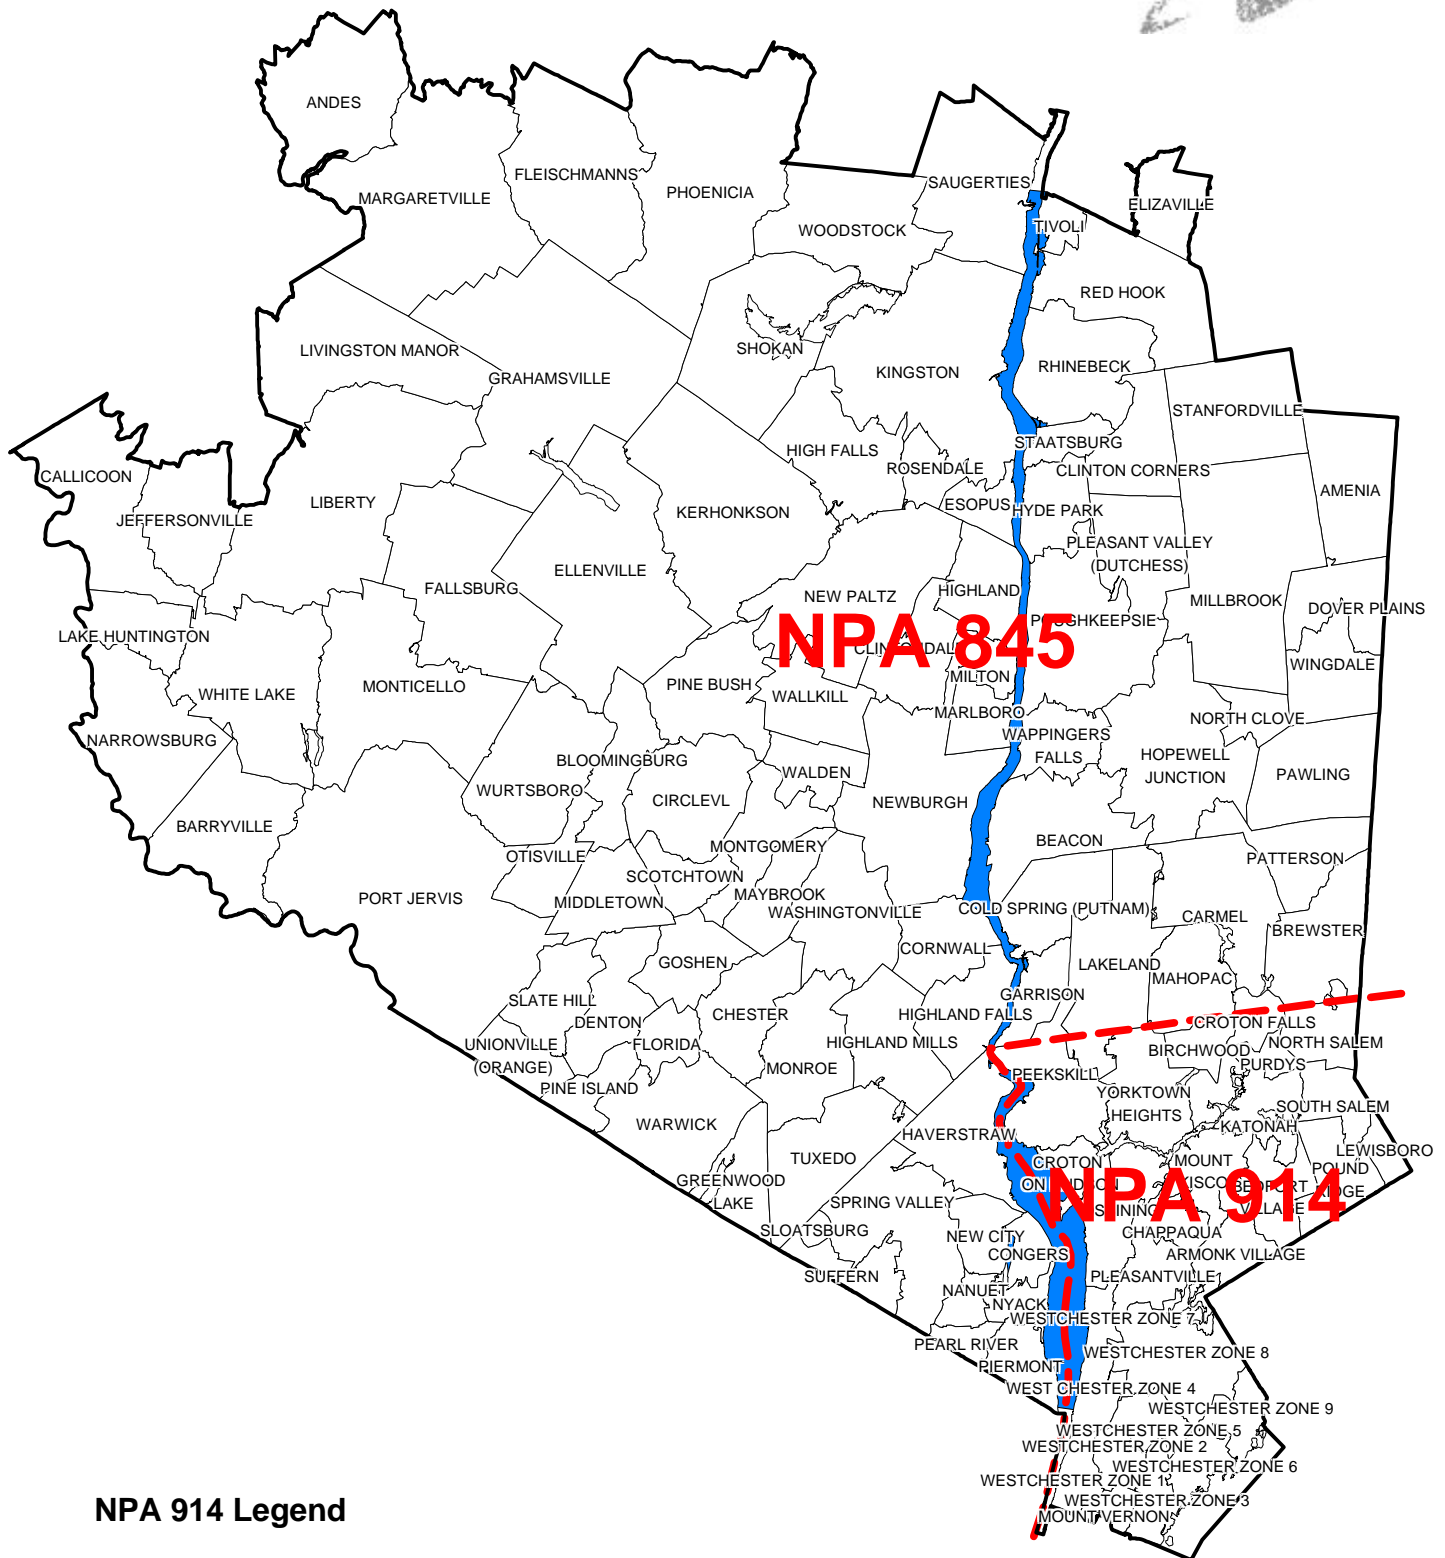

NPA 845 and 914 Rate Center Map

NPA 914 Legend

- NPA Boundaries
- Rate Center Boundaries
- Split Line

**New York NPA 914
Split List by NXX**

NPA	NXX	RATE CENTER	SWITCH	NPA	NXX	RATE CENTER	SWITCH
914	200	WSCHSTZN08	NYCMNYZR23Z	914	286	WSCHSTZN08	WHPLNYWPDS0
914	202	WSCHSTZN06	NYCMNYBXDS0	914	287	WSCHSTZN08	WHPLNYWPDS0
914	204	POUGHKEPSI	LGRNNYNSCM0	914	288	WSCHSTZN08	WHPLNYWPDS0
914	205	BEDFORDVLG	NYCMNY83DS8	914	289	WSCHSTZN08	WHPLNYWPDS0
914	206	WSCHSTZN08	NYCTNYLJDS3	914	290	WSCHSTZN08	NYCMNY83DS8
914	209	MOUNTKISCO	NYCNNYVCDS0	914	299	MOUNTKISCO	WBYNNYAKCM2
914	213	NEWBURGH	NWBRNYCUW01	914	300	WSCHSTZN08	NYCMNYZR23Z
914	214	YORKTN HTS	NYCNNYBDS0	914	301	KATONAH	NYCMNYBXDS0
914	216	WSCHSTZN08	WHPLNY02CM0	914	302	YORKTN HTS	NYCMNYBXDS0
914	217	WSCHSTZN08	WHPLNY02CM0	914	303	ARMONK VLG	NYCMNYBXDS0
914	218	MOUNTKISCO	WHPLNY02DS5	914	304	WSCHSTZN08	WHPLNY02DS5
914	219	ARMONK VLG	WHPLNY02DS5	914	305	WSCHSTZN09	WHPLNY02DS5
914	231	WSCHSTZN01	BTHPNYGRDS0	914	307	ARMONK VLG	WHPLNYWPCMD
914	232	KATONAH	KTNHNYKADS0	914	309	WSCHSTZN08	WHPLNYWP06N
914	233	WSCHSTZN01	NYCNNYFUDS0	914	310	WSCHSTZN08	WHPLNYWP06N
914	234	BEDFORDVLG	BDVGNBYVDS0	914	312	WSCHSTZN09	NYCMNYZRDSA
914	235	WSCHSTZN03	NWRCNYNRDS0	914	313	WSCHSTZN08	WHPLNYWP8MD
914	237	WSCHSTZN01	MTVRNYMVDS0	914	316	WSCHSTZN08	WHPLNYWP06N
914	238	CHAPPAQUA	CHPQNYCPDS0	914	317	WSCHSTZN08	WHPLNYWP06N
914	239	PLEASANTVL	WHPLNY05DS0	914	318	WSCHSTZN08	WHPLNY02CM0
914	240	WSCHSTZN09	NYCNNYFUDS0	914	319	WSCHSTZN08	WHPLNY02CM0
914	241	MOUNTKISCO	MTKSNYMKDS0	914	320	WSCHSTZN08	WHPLNYWP06N
914	242	MOUNTKISCO	MTKSNYMKDS0	914	321	WH PLAINS	NYCMNY30BMD
914	243	BIRCHWOOD	YRTWNYYTDS0	914	322	WSCHSTZN08	WHPLNYWP1CD
914	244	MOUNTKISCO	MTKSNYMKDS0	914	323	WSCHSTZN08	NYCMNYVJDS0
914	245	YORKTN HTS	YRTWNYYTDS0	914	324	WSCHSTZN08	WHPLNYWP06N
914	248	BIRCHWOOD	YRTWNYYTDS0	914	325	WSCHSTZN08	WHPLNY02CM0
914	249	WSCHSTZN09	HRSNNYHNDS0	914	328	WSCHSTZN08	WHPLNYWPDS0
914	250	WSCHSTZN04	NYCMNYQODS2	914	329	WSCHSTZN08	WHPLNYWP06N
914	251	WSCHSTZN09	HRSNNYHNDS0	914	330	WSCHSTZN04	WHPLNYFDS0
914	253	WSCHSTZN09	HRSNNYHNDS0	914	332	WSCHSTZN07	TRTWNYTTDS0
914	259	WSCHSTZN08	NYCMNYZRDSA	914	333	WSCHSTZN07	TRTWNYTTDS0
914	260	WSCHSTZN08	WHPLNYWP06N	914	335	WSCHSTZN09	HRSNNYHNDS0
914	261	WSCHSTZN08	WHPLNYWP06N	914	337	WSCHSTZN02	TKHONYTUDS1
914	262	WSCHSTZN08	WHPLNYWP06N	914	345	WSCHSTZN07	GNBGNYFVDS0
914	263	WSCHSTZN08	WHPLNYWP06N	914	347	WSCHSTZN07	GNBGNYFVDS0
914	264	SPRING VLY	WHPLNYWP06N	914	350	WSCHSTZN09	NYCNNYFUDS0
914	269	WSCHSTZN08	WHPLNYWPRS1	914	360	WSCHSTZN06	NYCNNYFUDS0
914	270	WSCHSTZN07	NYCMNY83DS7	914	366	WSCHSTZN07	TRTWNYTTDS0
914	271	CRTNONHDSN	CRHDNYCHDS0	914	370	WSCHSTZN07	NYCNNYFUDS0
914	272	WSCHSTZN08	WHPLNY05DS0	914	372	WSCHSTZN07	WHPLNY05DS0
914	273	ARMONK VLG	ARVGNAYVRS0	914	375	WSCHSTZN01	YNKRNYNDS1
914	275	WSCHSTZN06	WHPLNY05DS0	914	376	WSCHSTZN01	YNKRNYNDS1
914	276	NORTHALEM	PRDYNYPDRS0	914	377	WSCHSTZN01	YNKRNYNDS1
914	277	CROTON FLS	PRDYNYPDRS0	914	378	WSCHSTZN01	YNKRNYNDS1
914	280	WSCHSTZN08	NYCNNYFUDS0	914	379	WSCHSTZN01	WHPLNYWP06N
914	281	WSCHSTZN08	WHPLNYWPDS0	914	380	WSCHSTZN03	WHPLNYFDS0
914	282	WSCHSTZN05	WHPLNY02CM0	914	381	WSCHSTZN06	MMRNNYMADS0
914	283	MIDDLETOWN	MDTWNYHH3MD	914	388	KINGSTON	LGRNNYNSCM0
914	284	WSCHSTZN08	NYCMNY30BMD	914	389	KINGSTON	PGHKNYGCM0
914	285	WSCHSTZN08	WHPLNYWPDS0	914	390	WSCHSTZN08	WHPLNYWPDS0