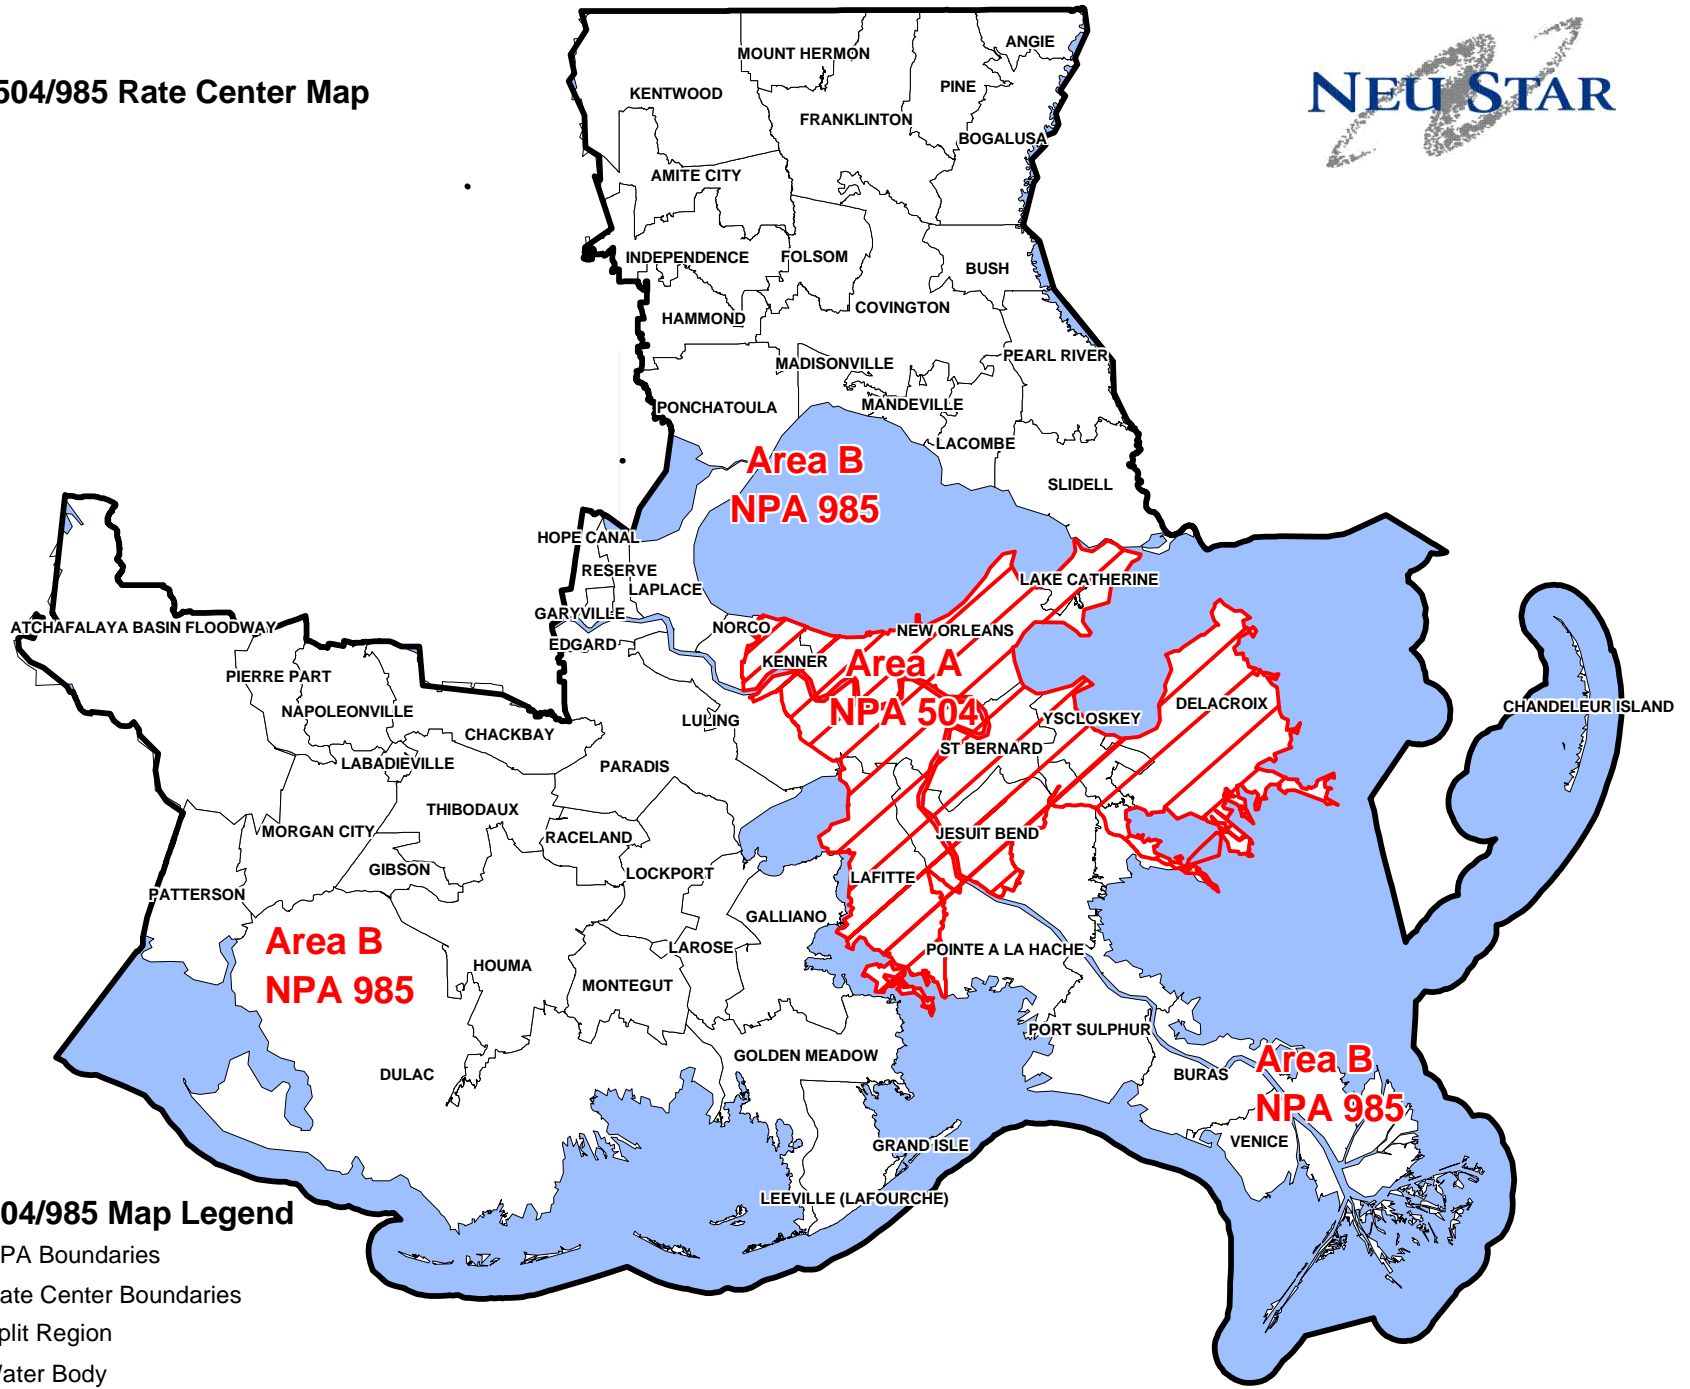

NPA 504/985 Rate Center Map

NPA 504/985 Map Legend

- NPA Boundaries
- Rate Center Boundaries
- Split Region
- Water Body

**NXX CODES REMAINING IN THE 504 NPA
SORTED BY NXX**

NXX	RATE CENTER	SWITCH
200	NEWORLEANS	NWORLA19DS0
201	KENNER	KNNRLAHNRS0
202	NEWORLEANS	NWORLAMAX1Y
206	NEWORLEANS	NWORLAMCRS0
207	NEWORLEANS	NWORLAMODS0
208	NEWORLEANS	NWORLAMAX2Y
210	NEWORLEANS	NWORLA23DS2
212	NEWORLEANS	NWORLAMODS0
213	NEWORLEANS	NWORLAMTDS0
214	NEWORLEANS	NWORLAIYCM3
216	KENNER	NWORLAMO00W
218	NEWORLEANS	NWORLASDDS0
219	NEWORLEANS	NWORLAMTDS0
220	NEWORLEANS	NWORLA81CM1
221	NEWORLEANS	NWORLAMADS0
224	NEWORLEANS	NWORLA01CM1
227	NEWORLEANS	NWORLARVDS0
228	NEWORLEANS	MTRELABKH01
231	KENNER	KNNRLABHCM1
232	NEWORLEANS	NWORLA81CM1
233	LAFITTE	HRHNLA06DS0
235	NEWORLEANS	NWORLA23DS1
236	KENNER	KNNRLABHCM1
237	KENNER	KNNRLABHCM1
238	NEWORLEANS	NWORLA81H01
239	NEWORLEANS	NWORLA01CM1
240	NEWORLEANS	NWORLASKDS0
241	NEWORLEANS	NWORLASKDS0
242	NEWORLEANS	NWORLASKDS0
243	NEWORLEANS	NWORLASKDS0
244	NEWORLEANS	NWORLASKDS0
245	NEWORLEANS	NWORLASKDS0
246	NEWORLEANS	NWORLASKDS0
247	NEWORLEANS	NWORLAMTDS2
248	NEWORLEANS	NWORLASKDS0
249	NEWORLEANS	NWORLAMTDS0
250	NEWORLEANS	NWORLA81CM1
251	KENNER	KNNRLABHCM1
253	NEWORLEANS	NWORLAMUDS0
254	NEWORLEANS	NWORLAMUDS0
255	NEWORLEANS	NWORLAMUDS0
256	NEWORLEANS	NWORLAIYCM3
257	NEWORLEANS	NWORLAMUDS0
258	NEWORLEANS	NWORLA81CM1
259	NEWORLEANS	NWORLA81CM1
260	NEWORLEANS	NWORLAMCCG0
262	NEWORLEANS	NWORLAOKDS0
263	NEWORLEANS	NWORLARVDS0
268	KENNER	KNNRLABRDS0

NXX	RATE CENTER	SWITCH
269	NEWORLEANS	NWORLASCDS0
270	NEWORLEANS	NWORLACMCG0
271	NEWORLEANS	NWORLACMCG0
272	ST BERNARD	HRHNLA06DS0
273	KENNER	NWORLASDH19
275	KENNER	MTRELA16DS0
276	NEWORLEANS	NWORLACMCG0
277	NEWORLEANS	NWORLACMCG0
278	NEWORLEANS	NWORLACMCG0
279	NEWORLEANS	NWORLACMCG0
280	NEWORLEANS	NWORLALKRS1
281	NEWORLEANS	NWORLACMCG0
282	NEWORLEANS	NWORLALKCG0
283	NEWORLEANS	NWORLALKCG0
284	NEWORLEANS	NWORLALKCG0
286	NEWORLEANS	NWORLALKCG0
288	NEWORLEANS	NWORLALKCG0
289	NEWORLEANS	NWORLAIYCM3
293	NEWORLEANS	MTRELA16DS0
296	KENNER	KNNRLABHCM1
297	NEWORLEANS	NWORLAMO00W
299	NEWORLEANS	NWORLAMADS0
301	NEWORLEANS	HRHNLA06DS0
302	LKCATHERIN	HRHNLA06DS0
304	NEWORLEANS	HRHNLA06DS0
305	KENNER	HRHNLA06DS0
309	NEWORLEANS	HRHNLA06DS0
310	NEWORLEANS	NWORLAMADS0
312	NEWORLEANS	NWORLASCRS0
313	NEWORLEANS	MTRELA07H01
314	NEWORLEANS	NWORLACADS0
315	NEWORLEANS	NWORLAMODC0
316	NEWORLEANS	NWORLAMODC0
317	NEWORLEANS	NWORLAMODC0
319	KENNER	KNNRLABHCM1
321	NEWORLEANS	NWORLA01DS0
323	NEWORLEANS	NWORLA01DS0
324	NEWORLEANS	NWORLASDH19
328	NEWORLEANS	NWORLAMRCG0
332	NEWORLEANS	MTRELAGBDS0
334	NEWORLEANS	NWORLAMADS0
339	NEWORLEANS	NWORLAPODS1
340	NEWORLEANS	NWORLAMRCG0
341	NEWORLEANS	NWORLAMRCG0
342	NEWORLEANS	NWORLAAVDS0
343	NEWORLEANS	NWORLA44CM1
344	NEWORLEANS	NWORLA44CM1
347	NEWORLEANS	NWORLAMRCG0
348	NEWORLEANS	NWORLAMRCG0