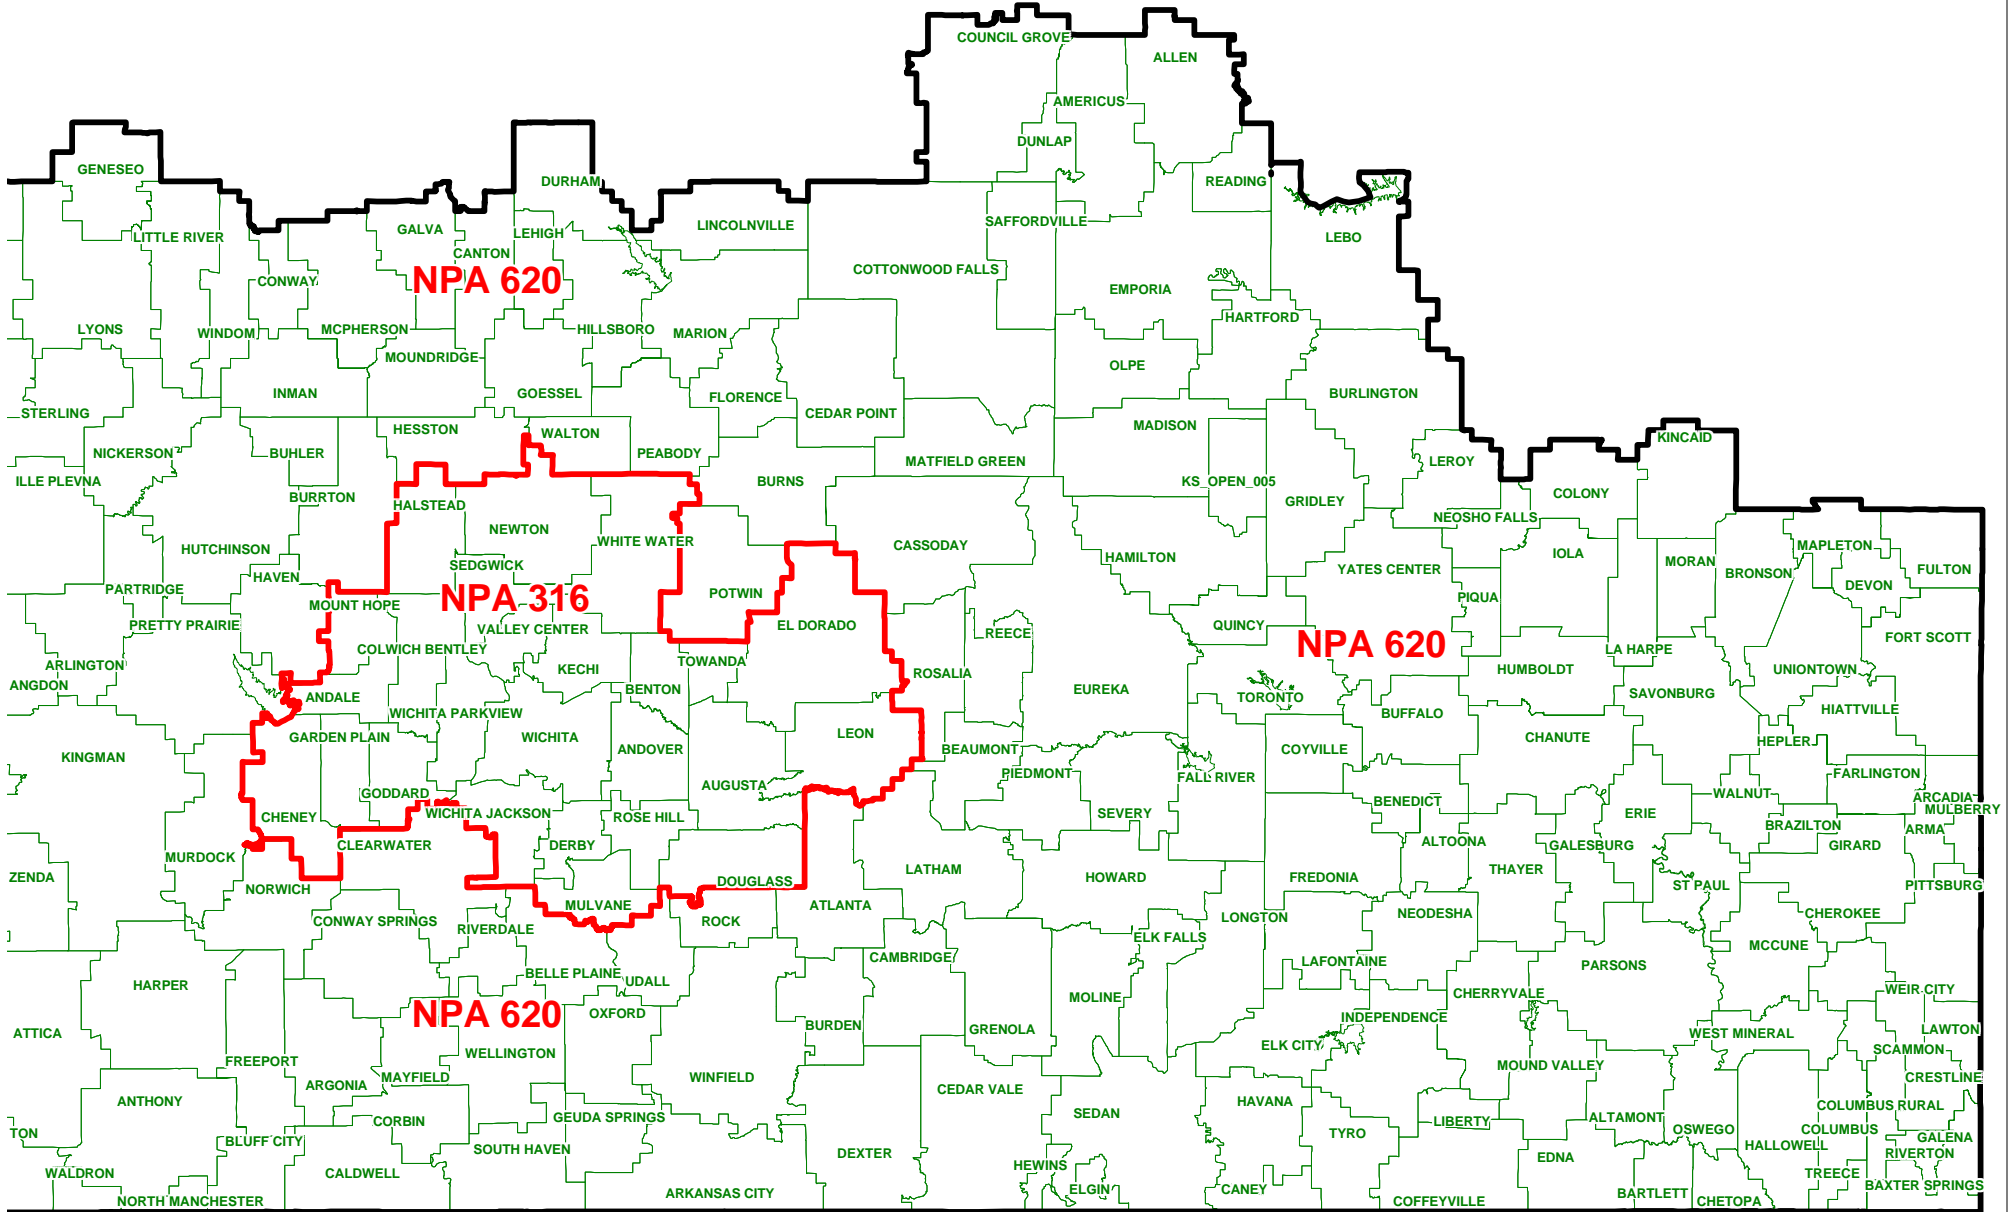

NXX	RC ABBRE	SWITCH
200	AUGUSTA	WCHTKSNTDS0
204	WICHITA	WCHTKSZU1MD
206	WICHITA	WCHTKSBRDS1
207	WICHITA	WCHTKSZU1MD
208	WICHITA	WCHTKSZU1MD
209	WICHITA	WCHTKSZU1MD
210	WICHITA	WCHTKSZU1MD
211	XXXXXXXXXX	XXXXXXXXXXXX *
212	NEWTON	WCHUKSHHDS0
214	WICHITA	WCHTKSZU1MD
215	SEDGWICK	WCHTKSCZRS2
218	ANDOVER	WCHTKSANDS0
219	WICHITA	WCHUKSHHDS0
220	WICHITA	WCHTKS47DS0
250	WICHITA	WCHTKSPW1MD
253	WICHITA	WCHTKSPW1MD
258	WICHITA	WCHTKSPW1MD
259	WICHITA	WCHTKSPW1MD
261	WICHITA	WCHTKSAMDS0
262	WICHITA	WCHTKSAMDS0
263	WICHITA	WCHTKSAMDS0
264	WICHITA	WCHTKSAMDS0
265	WICHITA	WCHTKSAMDS0
266	WICHITA	WCHTKSAMDS0
267	WICHITA	WCHTKSAMDS0
268	WICHITA	WCHTKSAMDS0
269	WICHITA	WCHTKSAMDS0
281	NEWTON	NWTNKS05DS0
282	NEWTON	NWTNKS05DS0
283	NEWTON	NWTNKS05DS0
284	NEWTON	NWTNKS05DS0
288	NEWTON	WCHTKSZU1MD
290	WICHITA	WCHTKSAMDS0
291	WICHITA	WCHTKSAMDS0
292	WICHITA	WCHTKSAMDS0
293	WICHITA	WCHTKSAMDS0
295	WICHITA	WCHTKSAMDS0
299	WICHITA	WCHTKSAMDS0
300	VALLEY CTR	WCHTKSNTDS0
303	WICHITA	WCHTKSAMDS0
304	WICHITA	WCHTKSZU1MD
308	WICHITA	WCHTKSBRX3X
310	DERBY	WCHTKSBRX0Y
311	XXXXXXXXXX	XXXXXXXXXXXX *
312	WICHITA	WCHTKSUKCM0
313	NEWTON	WCHTKSUKCM0
314	COLWIHBTLY	WCHTKSBRDS1

315	WICHITA	WCHTKSAHDS0
317	EL DORADO	WCHTKSUKCM0
320	EL DORADO	ELDOKSSTDS0
321	EL DORADO	ELDOKSSTDS0
322	EL DORADO	ELDOKSSTDS0
323	EL DORADO	ELDOKSSTDS0
334	WICHITA	WCHTKSNY2MD
337	WICHITA	WCHTKSAMDS0
350	AUGUSTA	WCHUKSHHDS0
351	DERBY	WCHUKSHHDS0
352	WICHITA	WCHTKSAMDS0
361	ANDOVER	WCHUKSHHDS0
371	WICHITA	WCHTKSZU1MD
377	EL DORADO	WCHTKSZU1MD
380	WICHITA	WCHTKSAMDS0
383	WICHITA	WCHTKSAMDS0
387	WICHITA	WCHTKSAMDS0
388	WICHITA	WCHTKSAMDS0
393	WICHITA	WCHTKSZU1MD
400	COLWIHBTLY	WCHTKSNTDS0
411	XXXXXXXXXX	XXXXXXXXXXXX *
413	GODDARD	WCHUKSHHDS0
425	WICHITA	WCHTKSNTDS0
436	WICHITA	WCHTKSAMDS0
440	ROSE HILL	WCHTKSNTDS0
444	ANDALE	ANDLKSHIRLO
445	ANDALE	ANDLKSHIRLO
448	WICHITJKSN	WCHUKS02DS0
461	WICHITA	WCHTKSAQ1MD
462	WICHITPKVW	WCHUKSHHDS0
466	WICHITA	WCHTKSAMDS0
469	WICHITJKSN	WCHUKSHHDS0
477	WHITEWATER	WCHUKSHHDS0
491	WICHITJKSN	WCHUKSMWDS0
494	VALLEY CTR	WCHUKSMWDS0
500	BENTON	WCHTKSNTDS0
511	XXXXXXXXXX	XXXXXXXXXXXX *
512	WICHITPKVW	WCHUKSMWDS0
516	WICHITA	WCHTKSAQ1MD
517	WICHITJKSN	WCHTKS47DS0
518	WICHITA	WCHTKSAQ1MD
519	WICHITA	WCHTKSAQ1MD
522	WICHITJKSN	WCHTKS47DS0
523	WICHITJKSN	WCHTKSOLDS0
524	WICHITJKSN	WCHTKS47DS0
526	WICHITJKSN	WCHTKSOLDS0
529	WICHITJKSN	WCHTKS47DS0
530	BENTON	WCHUKSHHDS0