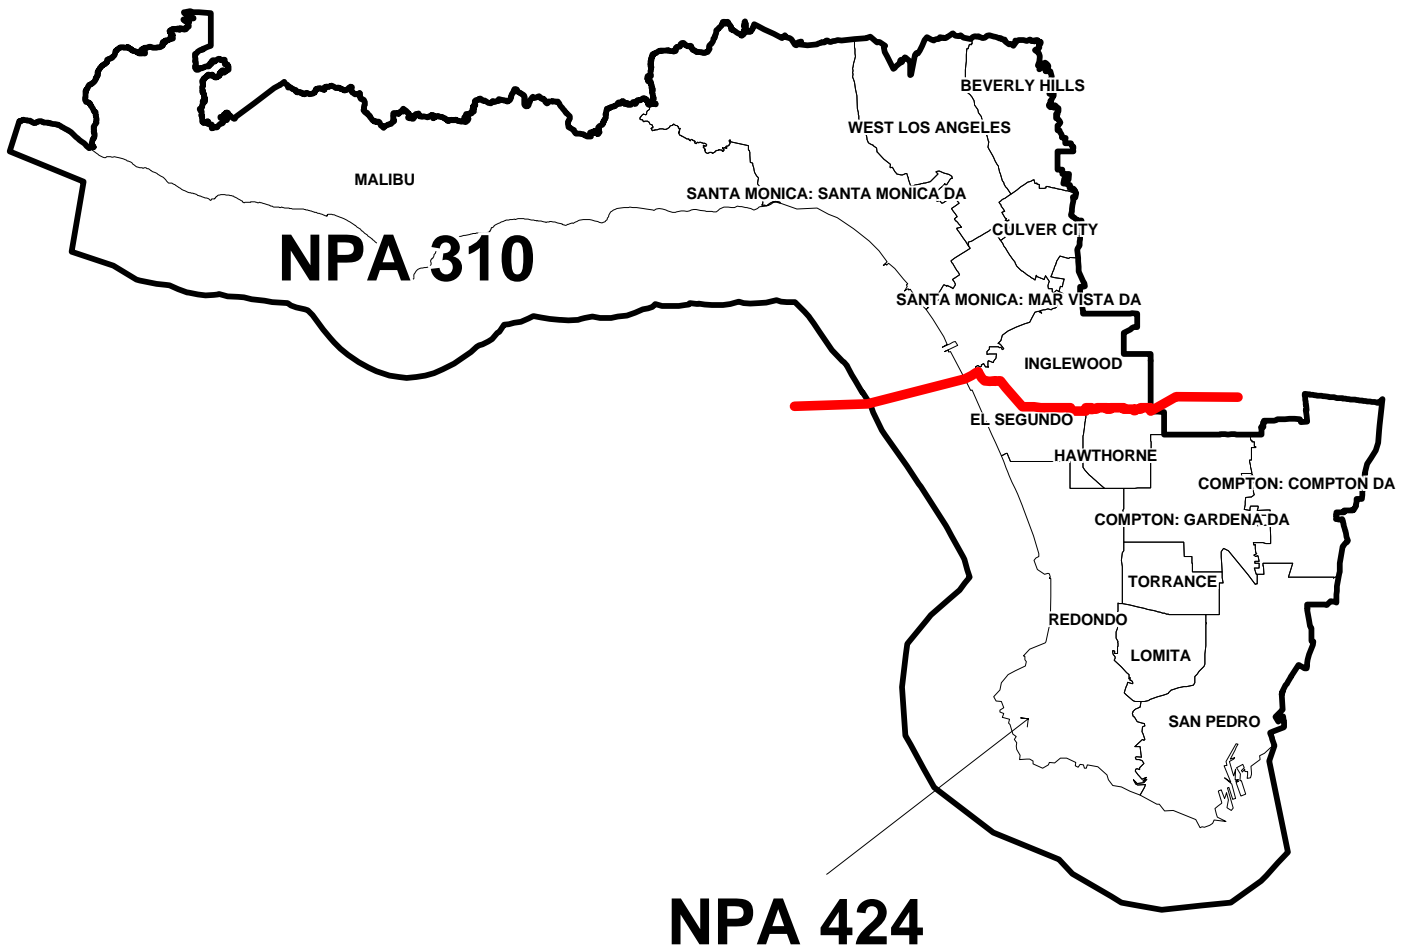

NPA 310 Rate Center Map

NPA 310 Map Legend

- NPA Boundaries
- Rate Center Boundaries
- Split Line

NXX	RC ABBRE	SWITCH	TYPE II	DUPL
200	CMTN GRDN	GRDNCAATCM1	Yes	
201	BEVERLYHLS	WLANCA01DS0		
202	CULVERCITY	CLCYCA11DS0		
203	BEVERLYHLS	WLANCA01DS0		
204	CULVERCITY	CLCYCA11DS0		
205	BEVERLYHLS	BVHLCA01DS1		
206	W ANGELES	WLANCAXJDS0		
207	W ANGELES	WLANCAXHDS1		
208	W ANGELES	WLANCAXJDS0		
209	W ANGELES	WLANCAXJDS0		
210	W ANGELES	GRDNCA0254T	Yes	
213	CMTN GRDN	IRVNCAAGCM2	Yes	
215	INGLEWOOD	LSANCA07DS0		
216	INGLEWOOD	LSANCA07DS0		
226	BEVERLYHLS	WLANCA01DS0		
228	BEVERLYHLS	LSAGCAJNDS0		
229	BEVERLYHLS	WLANCA01DS0		
230	SNMN SNMN	PCPLCAXF45K		
231	W ANGELES	WLANCAXFDS1		
232	SNMN SNMN	LSANCA01DS0	Yes	
234	W ANGELES	WLANCAXG47G		
235	W ANGELES	WLANCAXFDS1		
236	SNMN SNMN	SNMNCAXGDS0		
237	CULVERCITY	LSAGCAJNDS0		
238	SNMN SNMN	SNMNCAXGDS0		
239	SNMN SNMN	SNMNCAXGDS0		
240	CMTN GRDN	LSANCA01DS0	Yes	
242	INGLEWOOD	LSAGCAJNDS0		
244	CULVERCITY	CLCYCA11DS0		
245	CMTN GRDN	GRDNCAATCM1	Yes	
246	BEVERLYHLS	BVHLCA01DS0		
247	BEVERLYHLS	BVHLCA01DS0		
248	BEVERLYHLS	BVHLCA01DS0		
249	CMTN GRDN	GRDNCA0386T	Yes	
250	CMTN GRDN	GRDNCA0386T	Yes	
251	CMTN GRDN	GRDNCAATCM1	Yes	
253	CULVERCITY	CLCYCA11DS0		
254	W ANGELES	LSAGCAXADS0		
255	SNMN SNMN	WLANCA01DS0		
256	CMTN GRDN	GRDNCA0386T	Yes	
258	INGLEWOOD	LSANCA07DS0		
259	INGLEWOOD	GRDNCA0254T	Yes	
260	SNMN SNMN	SNMNCAXGDS0		
261	SNMN SNMN	SNMNCAXP43T	Yes	
262	SNMN SNMN	SNMNCAXGDS0		
264	SNMN SNMN	WLANCAXH82J		
266	SNMN SNMN	GRDNCA0254T	Yes	

NXX	RC ABBRE	SWITCH	TYPE II	DUPL
267	SNMN SNMN	SNMNCAXJ31K		
268	W ANGELES	WLANCAXFDS1		
269	SNMN SNMN	SNMNCAXP43T	Yes	
270	BEVERLYHLS	BVHLCA01DS0		
271	BEVERLYHLS	BVHLCA01DS1		
272	BEVERLYHLS	LSANCA01DS0		
273	BEVERLYHLS	BVHLCA01DS1		
274	BEVERLYHLS	BVHLCA01DS1		
275	BEVERLYHLS	BVHLCA01DS0		
276	BEVERLYHLS	BVHLCA01DS1		
277	BEVERLYHLS	WLANCA01DS0		
278	BEVERLYHLS	BVHLCA01DS1		
279	BEVERLYHLS	BVHLCA01DS1		
280	CULVERCITY	CLCYCA11DS0		
281	BEVERLYHLS	BVHLCA01DS1		
282	BEVERLYHLS	WLANCA01DS0		
283	CMTN GRDN	GRDNCAATCM1	Yes	
284	BEVERLYHLS	WLANCA01DS0		
285	BEVERLYHLS	BVHLCA01DS1		
286	BEVERLYHLS	WLANCA01DS0		
287	CULVERCITY	CLCYCA11DS0		
288	BEVERLYHLS	BVHLCA01DS1		
289	BEVERLYHLS	LSANCA08DS0		
290	CMTN GRDN	GRDNCA0386T	Yes	
291	CMTN GRDN	GRDNCAATCM1	Yes	
292	CMTN GRDN	GRDNCAATCM1	Yes	
293	CMTN GRDN	GRDNCA0254T	Yes	
294	CMTN GRDN	GRDNCA0386T	Yes	
295	CMTN GRDN	GRDNCA0386T	Yes	
296	CMTN GRDN	GRDNCA0386T	Yes	
298	CMTN GRDN	GRDNCA0386T	Yes	
299	CMTN GRDN	GRDNCA0386T	Yes	
300	BEVERLYHLS	LNHBHCAVDS0		
301	SNMN MRVS	PDRYCAXF82A		
302	SNMN MRVS	PDRYCAXF82A		
304	LAKESWOOD	LNHBHCAXP45T	Yes	
305	SNMN MRVS	PDRYCAXF82A		
306	SNMN MRVS	PDRYCAXF82A		
307	CMTN GRDN	LSANCA01DS0	Yes	
308	CMTN GRDN	GRDNCA0386T	Yes	
309	SNMN SNMN	LSAGCAJNDS0		
311	XXXXXXXXXX	XXXXXXXXXX		Yes
312	W ANGELES	WLANCAXFDS1		
313	SNMN MRVS	CLCYCAXG39K		
314	SNMN SNMN	SNMNCAXJ31K		
315	SNMN SNMN	WLANCAXH82J		
317	MALIBU	MALBCAXG45A