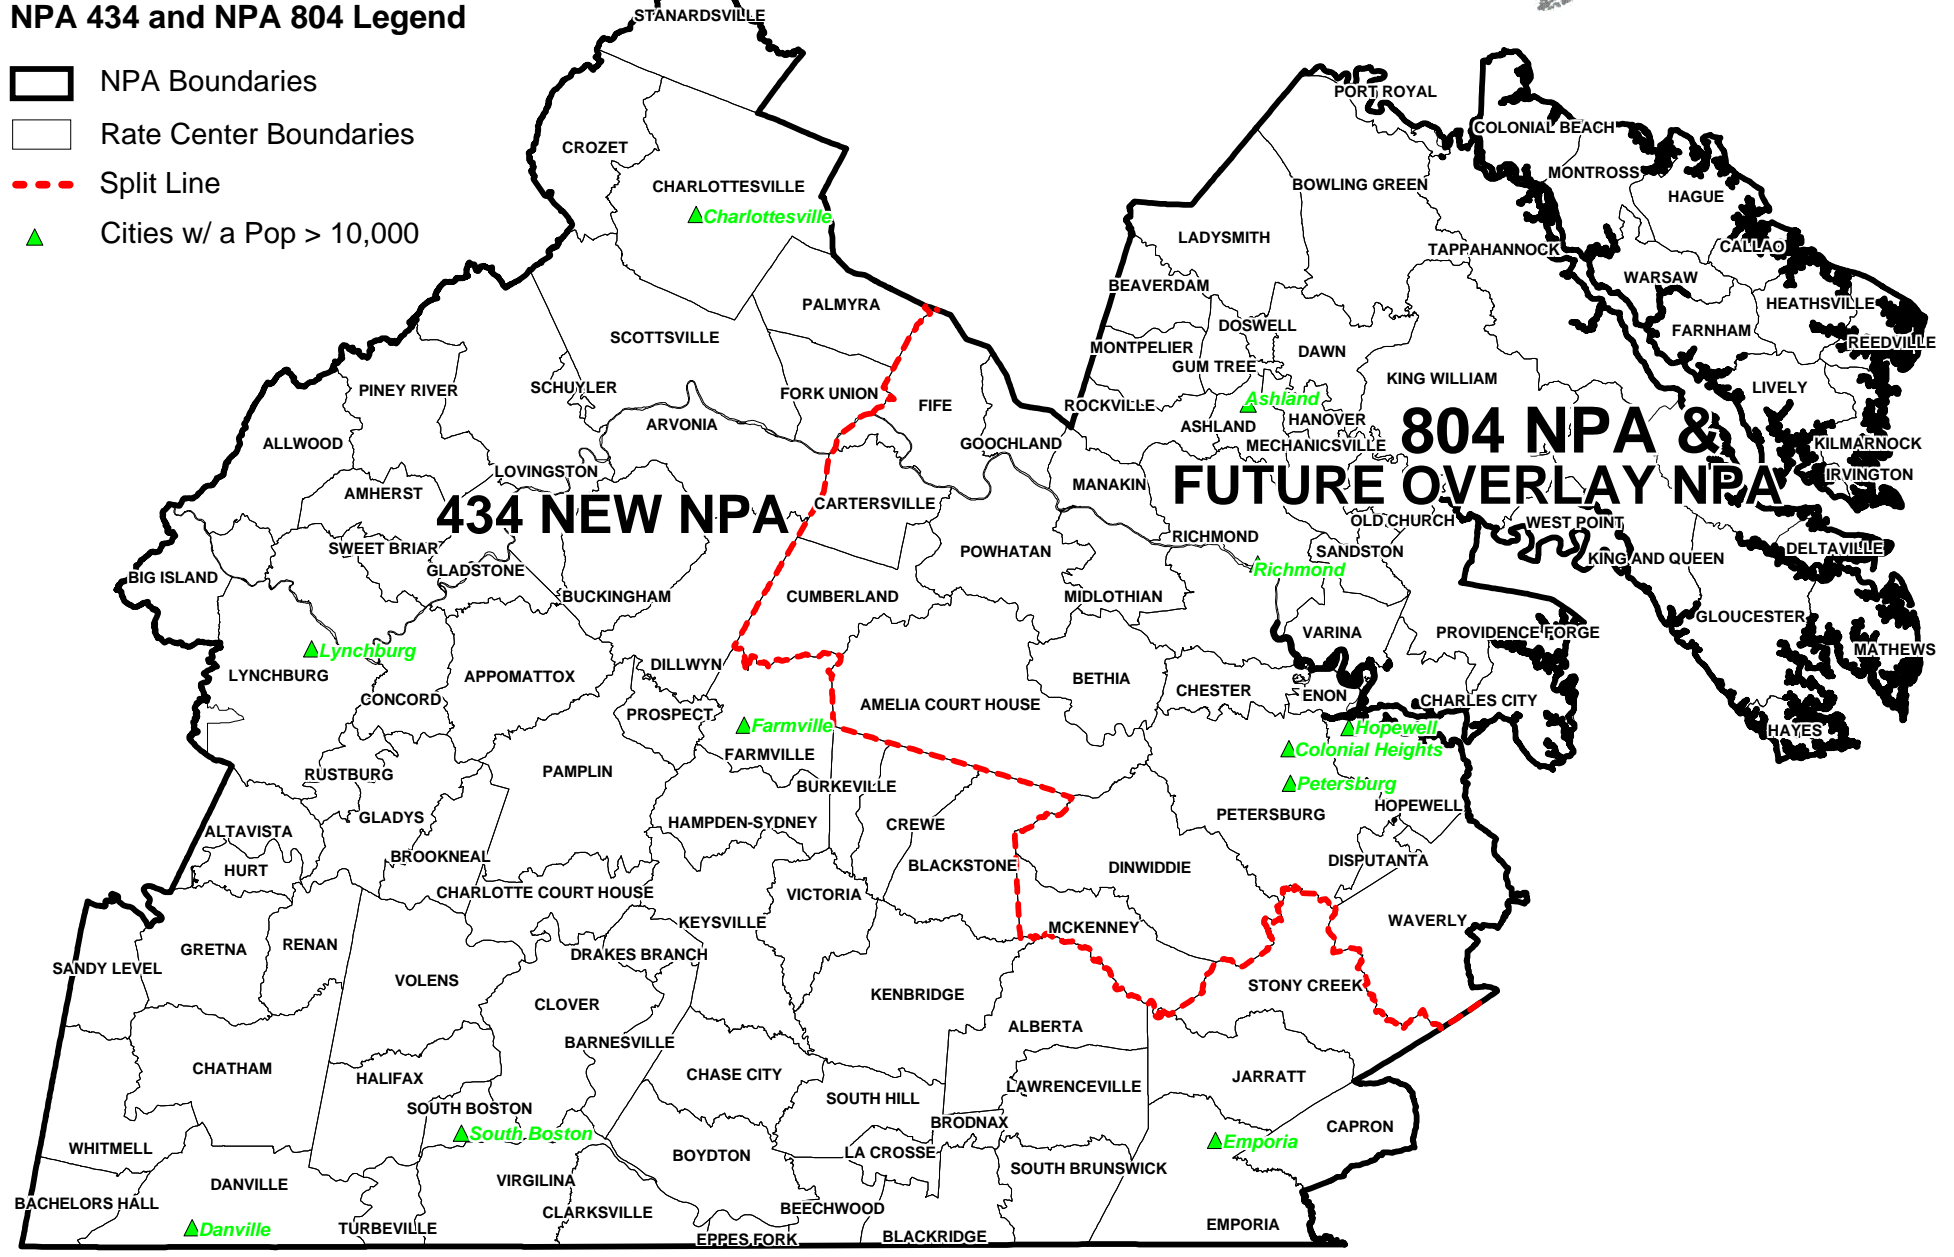

NPA SPLIT/ OVERLAY

NPA 434 and NPA 804 Legend

- NPA Boundaries
- Rate Center Boundaries
- Split Line
- ▲ Cities w/ a Pop > 10,000

**NXX CODES MOVING TO 434 NPA
SORTED BY NXX**

NXX	RATE CENTER	SWITCH
203 *	DANVILLE	DAVLVA23CM1
205	CROZET	CHVLVACFDS0
206	FORK UNION	CHVLVACFDS0
207	PALMYRA	CHVLVACFDS0
208	SCOTTSVL	CHVLVACFDS0
210	BOYDTON	BYTNVAXA1MD
212	SCOTTSVL	SCVLVAXADS0
220	CHARLOTSVL	CHVLVAXATMD
223	HAMPDESDNY	HMSYVAXARS0
237	LYNCHBURG	LYBGVATMDS0
238	LYNCHBURG	LYBGVACHBMD
239	LYNCHBURG	LYBGVATMDS0
242 *	CHARLOTSVL	CHVLVAXBQ01
243	CHARLOTSVL	CHVLVAXADS0
244	CHARLOTSVL	CHVLVAXADS0
245	CHARLOTSVL	CHVLVAXADS0
246	STONYCREEK	STCKVAXADS0
248	PAMPLIN	PMPLVAXARS0
249 *	CHARLOTSVL	CHVLVAXBQ01
250 *	DANVILLE	DAVLVA23CM1
251 *	DANVILLE	DAVLVA23CM1
252	EPPEF FORK	EPFKVAXAH01
258 *	LYNCHBURG	LYBGVACHCM1
263	LOVINGSTON	LVTNVALNRS0
277	PINEYRIVER	PNRVVAPRRSS
283	GLADYS	GLDYVAXARS0
286	SCOTTSVL	SCVLVAXADS0
292	BLACKSTONE	BLCSVAXADS0
293	CHARLOTSVL	CHVLVAXADS0
294 *	BLACKSTONE	RCMDVA83CM1
295	CHARLOTSVL	CHVLVAXADS0
296	CHARLOTSVL	CHVLVAXADS0
297	CHARLOTSVL	CHVLVAXADS0
298	BLACKSTONE	BLCSVAXADS0
299	BIG ISLAND	BGISVABIRSM
309	ALTAVISTA	ALTVVAXARS0
315	FARMVILLE	FRVLVAXADS0
316	LYNCHBURG	LYBGVAOFRSM
324	HURT	HURTVAXADS0
325	LOVINGSTON	WNTRVAWGRS0
332	RUSTBURG	RSBGVAXARS0
335	RENAN	RENNVAXARS0
336	EMPORIA	EMPRVAXADS0
348	EMPORIA	EMPRVAXADS0
349	VOLENS	VLNSVAXARS0
352	APPOMATTOX	APMTVAXADS0
361	LOVINGSTON	NLFRVANFRS0
369	ALTAVISTA	ALTVVAXARS0
372	CHASE CITY	CSCYVAXARS0
374	CLARKSVL	CLVLVAXARS0
376	BROOKNEAL	BRKNVAXADS0

NXX	RATE CENTER	SWITCH
376	BROOKNEAL	BRKNVAXADS0
381	SWEETBRIAR	SWBRVAXARS0
384	LYNCHBURG	LYBGVACVDS0
385	LYNCHBURG	LYBGVAOFRSM
386	LYNCHBURG	LYBGVACVDS0
390 *	FARMVILLE	FRVLVAPTCM1
391	FARMVILLE	FRVLVAXADS0
392	FARMVILLE	FRVLVAXADS0
395	FARMVILLE	FRVLVAXADS0
401 *	LYNCHBURG	LYBGVACSCM1
420 *	LYNCHBURG	LYBGVACSCM1
426	LYNCHBURG	LYBGVACSCM1
429	DANVILLE	BLRSVA03CM0
430 *	EMPORIA	GLALVACZCM1
432	CHATHAM	CHHMVACHRS0
433	CHATHAM	CHHMVACHRS0
444 *	LYNCHBURG	LYBGVACSCM1
447	SOUTH HILL	STHLVAXARS0
454	CLOVER	CLVRVACLRS0
455	LYNCHBURG	LYBGVACHRL0
465 *	CHARLOTSVL	CHVLVAXAW04
466 *	CHARLOTSVL	CHVLVAXBQ01
470	SO BOSTON	SBTNVAHCCM1
471	SO BOSTON	SBTNVAHCCM1
473	LYNCHBURG	LYBGVA33XMD
476	HALIFAX	HLFXVAXARS0
477	LYNCHBURG	LYBGVA332MD
481	STANARDSVL	CHVLVACFDS0
483	DANVILLE	AMHRVAANH01
485	LYNCHBURG	LYBGVACHXSX
489 *	DANVILLE	DAVLVADU1MD
495	VOLENS	VLNSVAXA0MD
510	PALMYRA	PLMYVAXARS0
517	SO BOSTON	SBTNVAXADS0
522	LYNCHBURG	LYBGVACHDS0
525	LYNCHBURG	LYBGVANLDS0
528	LYNCHBURG	LYBGVACHDS0
531	CHARLOTSVL	CHVLVAXAVMD
534	LYNCHBURG	LYBGVANLDS0
535	JARRATT	JRRTVAXARS0
538	CREWE	CREWVAXARS0
542	CHRLTTCTHS	CCHSVAXADS0
544	LYNCHBURG	LYBGVACHDS0
546	LYNCHBURG	LYBGVACH1MD
547	FARMVILLE	LYBGVAEDCM1
549	DANVILLE	DAVLVADAXMD
568	DRAKESBRCH	DRBRVAXARS0
570	SO BOSTON	SBTNVA0500T
572	SO BOSTON	SBTNVAXADS0
574	PROSPECT	PRSPVAXARS0

Prepared By
Cheryl Dixon

NANPA CO Code Administration

1/16/01

* - Indicates Permissive dialing through June 1, 2003