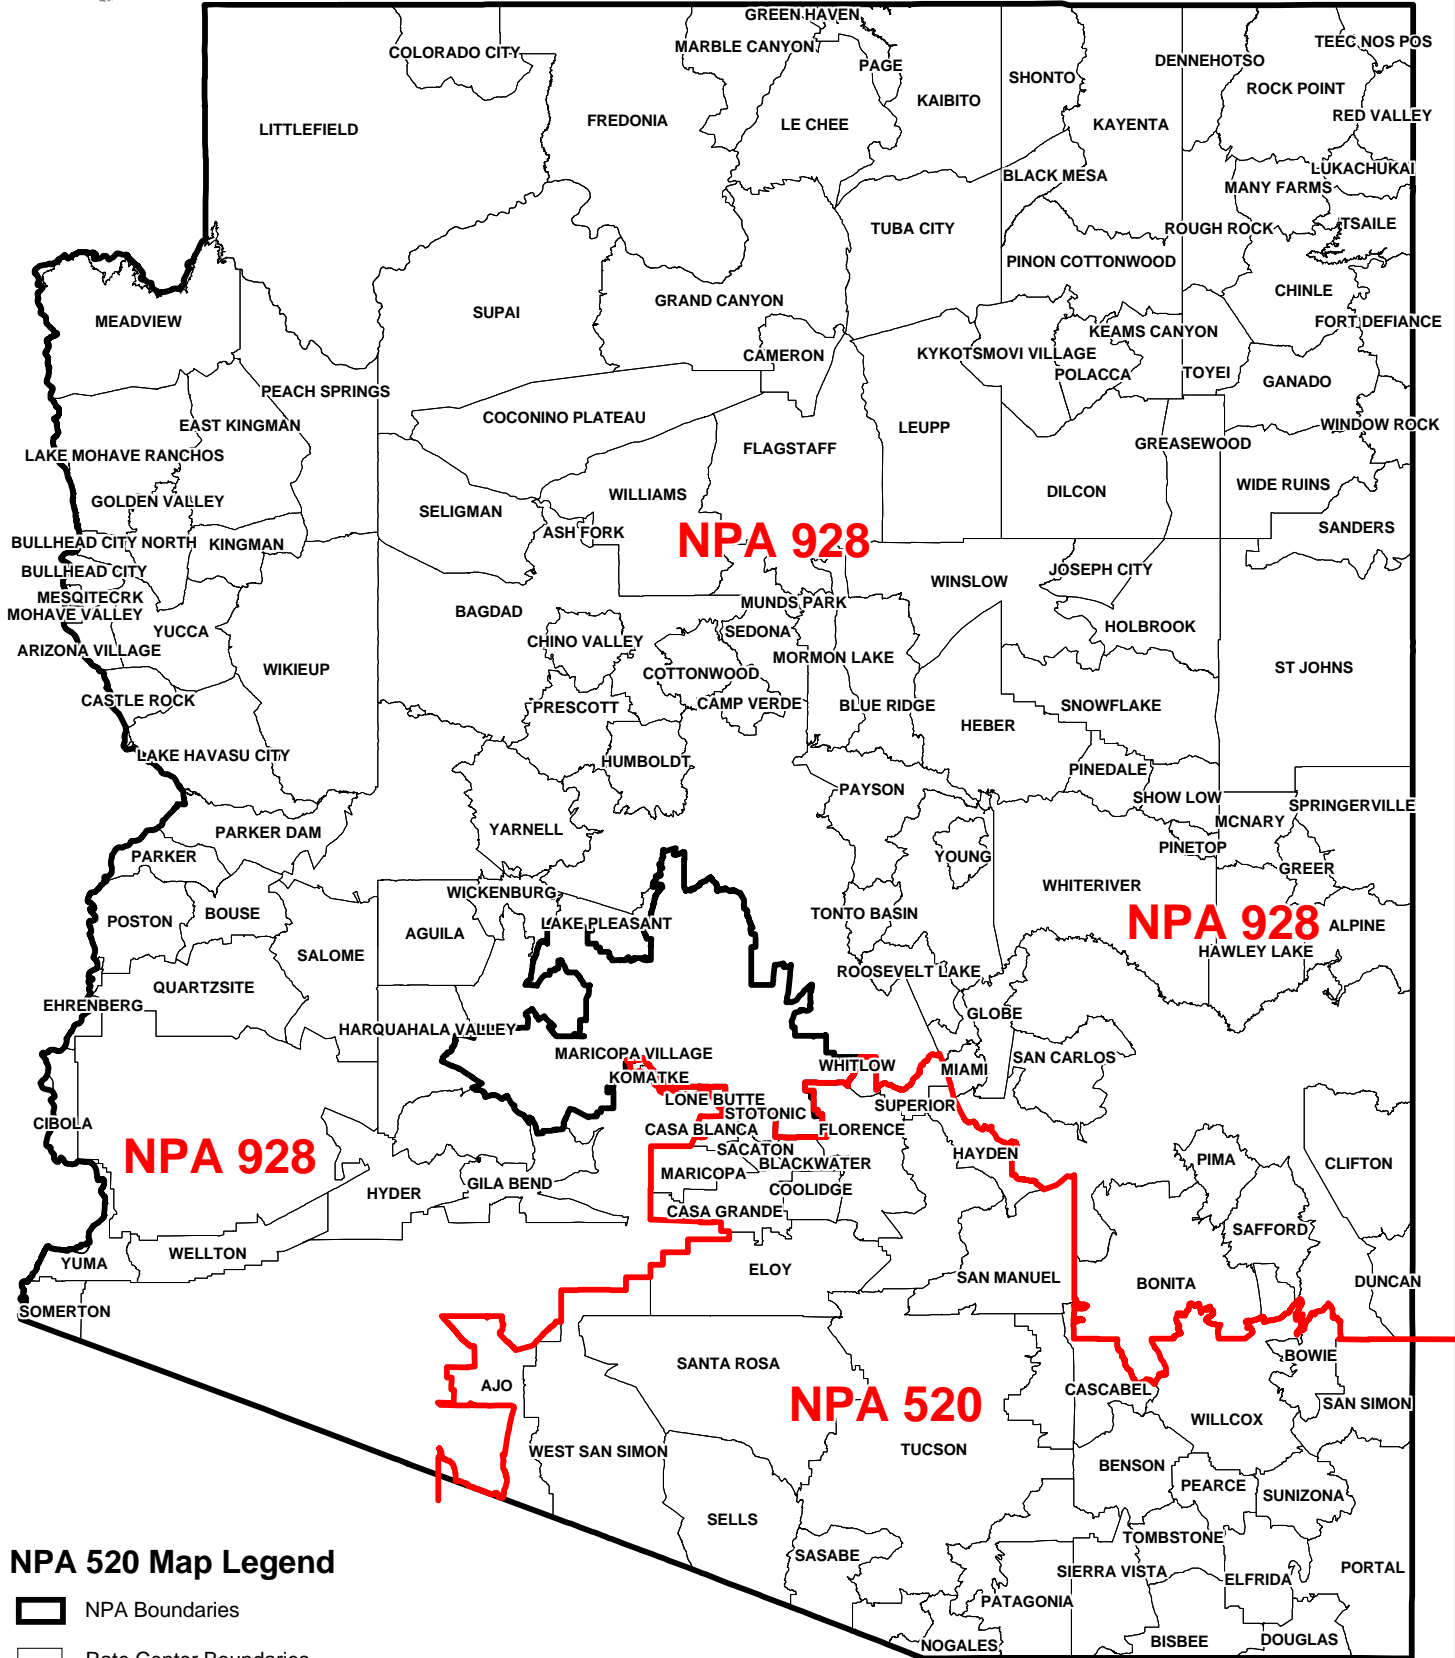

NPA 520 Map Legend

- NPA Boundaries
- Rate Center Boundaries
- Split Line

**NXX CODES REMAINING IN 520 NPA
-SORTED BY NXX-**

NPA	NXX	RC ABBRE	SWITCH
520	202	TUCSON	TCSMAZEEDS0
520	205	TUCSON	TCSNAZMADS1
520	206	TUCSON	TCSNAZMADS1
520	207	TUCSON	TCSOAZEHH01
520	208	CASAGRANDE	PHNAAZGYDS0
520	209	TUCSON	TCSNAZMADS1
520	211#	XXXXXXXXXX	XXXXXXXXXX
520	212	CASCABEL	CSELAZXCD0
520	215	BLACKWATER	BLWRAZXADS0
520	216	NOGALES	NGLSAZ10CM1
520	218	TUCSON	TCSNAZNODS0
520	219	TUCSON	TCSNAZNODS0
520	224	DOUGLAS	SCDLAZQFDS1
520	225	TUCSON	TCSNAZNODS0
520	228	TUCSON	TCSNAZMADS1
520	229	TUCSON	TCSNAZNODS0
520	230	TUCSON	TCSMAZ12CM0
520	232	TUCSON	TCSNAZCADS0
520	235	TUCSON	TCSMAZ12CM0
520	237	TUCSON	TCSNAZ75CM1
520	238*	YUMA	TEMPAZNR1MD
520	239	TUCSON	TCSNAZMADS2
520	240	TUCSON	TCSMAZ12CM0
520	241	TUCSON	TCSMAZCH1MD
520	242	TUCSON	TCSNAZEA1MD
520	243	TUCSON	TCSNAZMASMD
520	245	TUCSON	TCSMAZOI2MD
520	247	TUCSON	TCSMAZCH1MD
520	248	TUCSON	TCSMAZOI2MD
520	249	SIERRAVIST	TCSNAZMARMD
520	250	TUCSON	TCSNAZMAMMD
520	251	CASAGRANDE	PHNZAZM1MD
520	252	CASAGRANDE	PHNZAZNNCM2
520	256	TUCSON	TCSNAZMAPMD
520	258	TUCSON	TCSNAZRND0
520	259	TUCSON	TCSNAZQKDS0
520	260	TUCSON	TCSNAZ75CM1
520	263	TUCSON	TCSMAZIJ3MD
520	264	NOGALES	TCSNAZMATMD
520	267	SIERRAVIST	TCSNAZQKDS0
520	270	TUCSON	TCSMAZOI2MD
520	271	TUCSON	TCSNAZMAMMD
520	272	TUCSON	TCSMAZNICM0
520	275	TUCSON	TCSMAZCH1MD
520	276	SIERRAVIST	TCSMAZOI2MD
520	278	CASAGRANDE	PHNAAZIADS1
520	280	CASAGRANDE	PHNZAZNNCM2
520	281	NOGALES	NGLSAZMWDS0
520	285	NOGALES	NGLSAZMARS1

NPA	NXX	RC ABBRE	SWITCH
520	287	NOGALES	NGLSAZMARS1
520	290	TUCSON	TCSNAZRND0
520	291	TUCSON	TCSNAZNODS0
520	292	TUCSON	TCSNAZFWDS0
520	293	TUCSON	TCSNAZFWDS0
520	294	TUCSON	TCSNAZSODS0
520	295	TUCSON	TCSNAZSODS0
520	296	TUCSON	TCSNAZRND0
520	297	TUCSON	TCSNAZNODS0
520	298	TUCSON	TCSNAZRND0
520	299	TUCSON	TCSNAZCADS0
520	304	TUCSON	TCSMAZNICM0
520	307	TUCSON	TCSMAZ12CM0
520	311#	XXXXXXXXXX	XXXXXXXXXX
520	312	TUCSON	TCSMAZNICM0
520	315	CASABLANCA	CSBLAZXADS0
520	316	CASAGRANDE	CSGRAZMADS0
520	318	TUCSON	TCSNAZEADS0
520	319	TUCSON	TCSNAZEADS0
520	320	TUCSON	TCSNAZEADS0
520	321	TUCSON	TCSNAZEADS0
520	322	TUCSON	TCSNAZEADS0
520	323	TUCSON	TCSNAZEADS0
520	324	TUCSON	TCSNAZEADS0
520	325	TUCSON	TCSNAZEADS0
520	326	TUCSON	TCSNAZEADS0
520	327	TUCSON	TCSNAZEADS0
520	331	TUCSON	TCSMAZOI2MD
520	349	TUCSON	TCSMAZ12CM0
520	352	TUCSON	SCDLAZQFDS1
520	356	HAYDEN	HYDNAZMARS1
520	357	HAYDEN	DDVLAZNMRS1
520	358	TUCSON	TCSMAZNICM0
520	360	TUCSON	TCSMAZCH1MD
520	361	SANTA ROSA	SNRSAZXA361
520	362	W SANSIMON	SNRSAZXC362
520	363	HAYDEN	KRNYAZMARS1
520	364	DOUGLAS	DGLSAZMARS1
520	365	TUCSON	TCSNAZEADS0
520	366	BISBEE	PLMNAZMARS1
520	370	TUCSON	TCSNAZMAMMD
520	371	CASAGRANDE	PHNXAZNEAMD
520	374	CASAGRANDE	CSGRAZMADS0
520	375	NOGALES	NGLSAZMWDS0
520	377	NOGALES	NGLSAZMWDS0
520	378	SIERRAVIST	SRVSAZSORS1
520	381	CASAGRANDE	SCDLAZQFDS0
520	382	TUCSON	TCSMAZDZDS0
520	383	SELLS	SLLSAZXADS0

* Grandfathered NXX Code
# Duplicated NXX Code