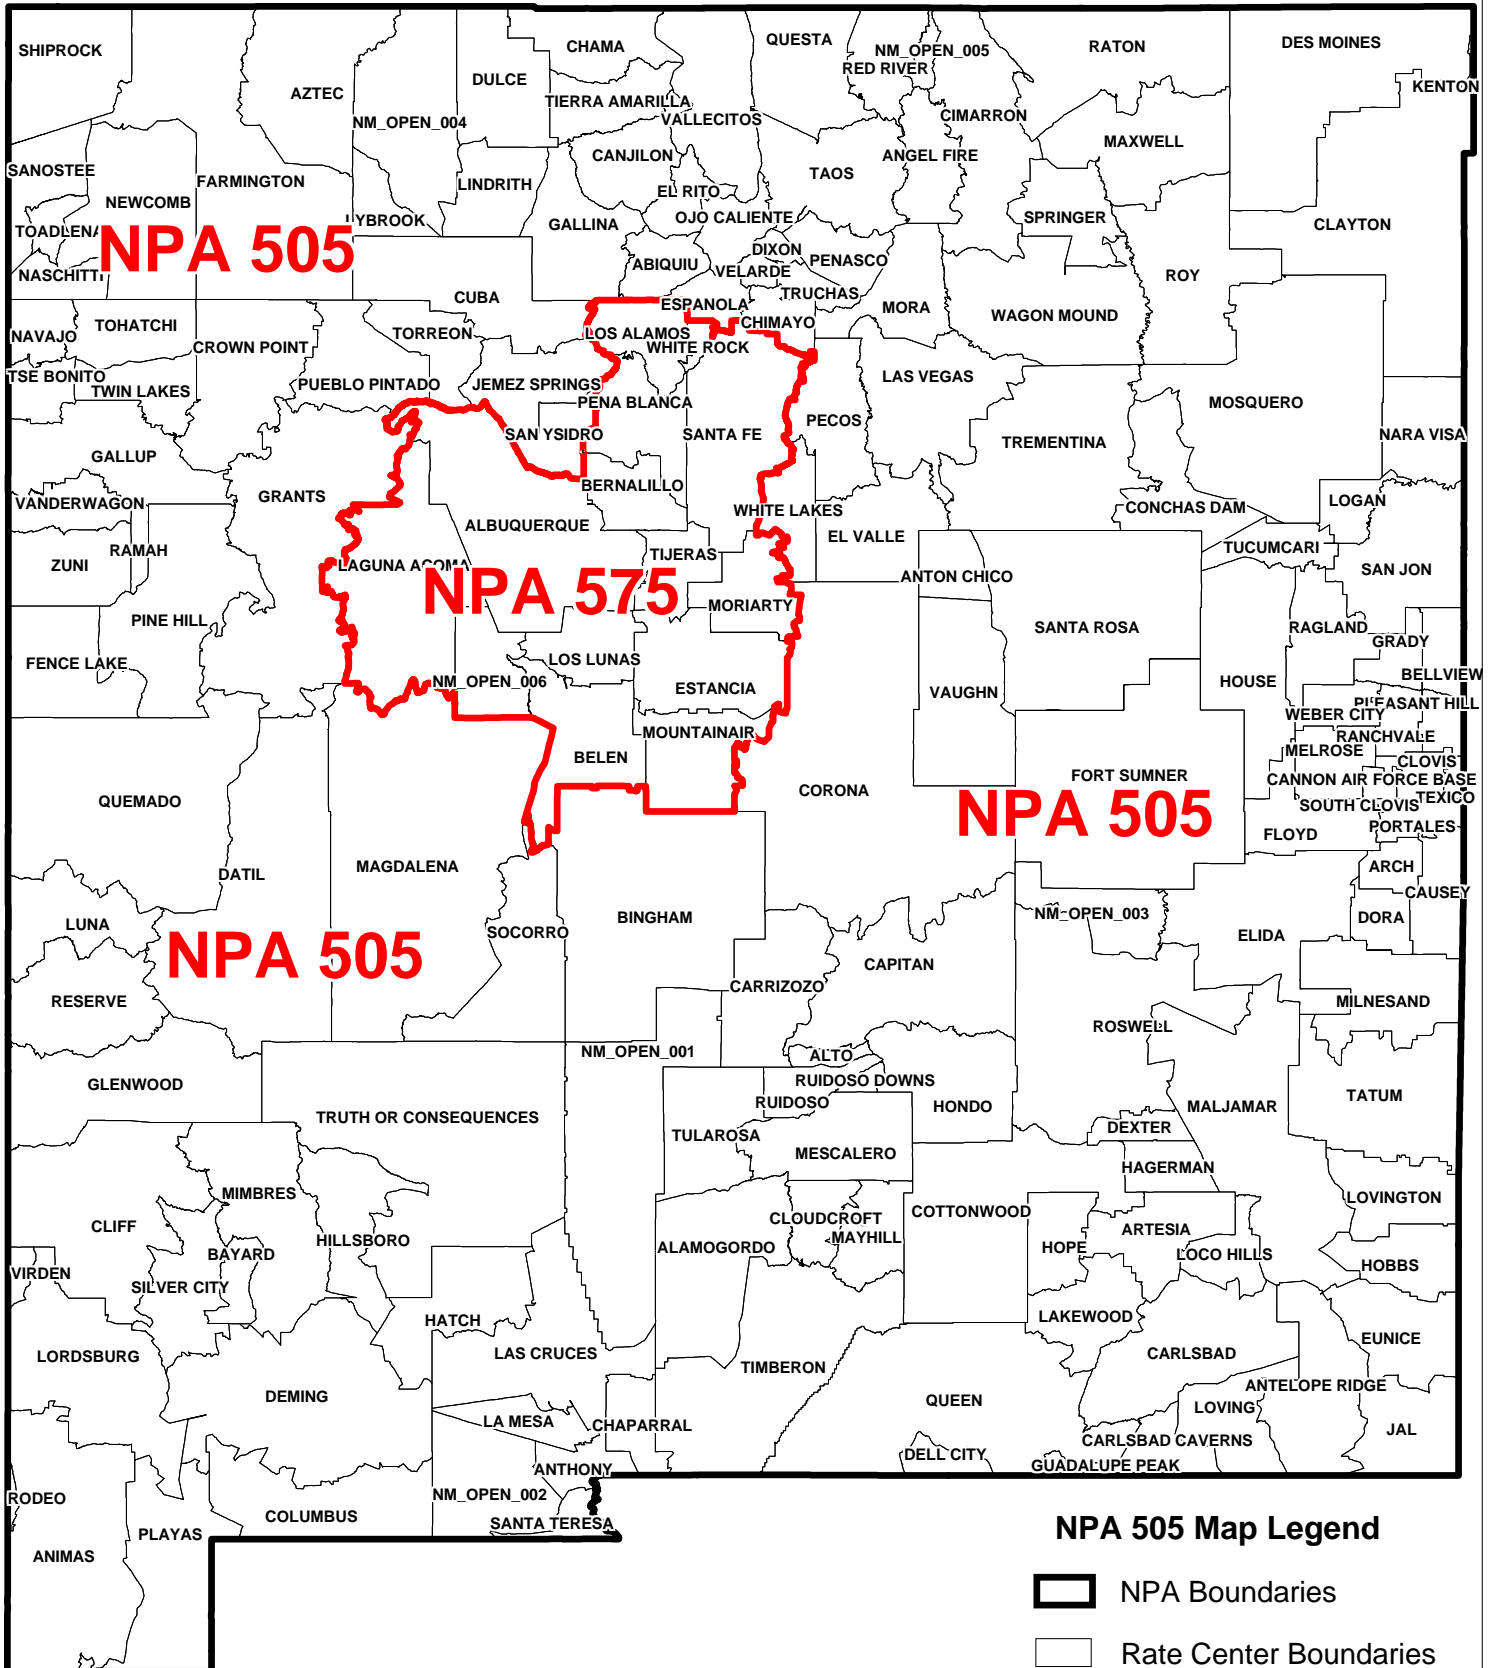

NPA 505 & 575 Rate Center Map

505 NPA Split List - Sorted by NXX

NPA	NXX	RATE CENTER	SWITCH	MISC
505	202	LAS CRUCES	ALBQNMMAXSX	
505	207	LAS CRUCES	LSCRNMMA3MD	
505	208	ROSWELL	ALBQNMMAXSX	
505	210	FARMINGTON	FRTNNMMA0MD	
505	211	XXXXXXXXXX	XXXXXXXXXXXX	#
505	225	ANTLPE RDG	ANRGNMXCRS1	
505	226	PORTALES	PTLSNMMMA0MD	
505	233	LA MESA	LAMSNMMARS1	
505	234	CARLSBAD	CRLBNMXADS0	
505	236	CARLSBAD	CRLBNMXADS0	
505	240	GRANTS	GRNTNM06CM1	*
505	253	MELROSE	MLRSNMXCDS0	
505	257	RUIDOSO	RUDSNMXCDS0	
505	258	RUIDOSO	RUDSNMXADS0	
505	267	HATCH	HATCNMMARS1	
505	273	CAUSEY	CASYNMXCRS1	
505	274	ELIDA	ELIDNMXCRS1	
505	276	ARCH	ARCHNMXCDS0	
505	278	DES MOINES	DESMNMXCDS0	
505	279	HOUSE	HOUSNMXCRS0	
505	285	GRANTS	GRNTNMMADS0	
505	287	GRANTS	GRNTNMMADS0	
505	289	CUBA	CUBANMXCDS0	
505	290	GRANTS	GRNTNM06CM1	*
505	302	CARLSBAD	ALBQNMMGCM1	*
505	303	LOVINGTON	ALBQNMMGCM1	*
505	311	XXXXXXXXXX	XXXXXXXXXXXX	#
505	312	LAS CRUCES	LSCRNMFV0MD	*
505	313	SILVERCITY	LSCRNMBHCM1	*
505	317	ROSWELL	ALBQNMMAIX	*
505	318	HOBBS	RSWLN076MD	*
505	320	FARMINGTON	FRTNNM11CM1	*
505	324	FARMINGTON	FRTNNMMADS0	
505	325	FARMINGTON	FRTNNMMADS0	
505	326	FARMINGTON	FRTNNMMADS0	
505	327	FARMINGTON	FRTNNMMADS0	
505	330	FARMINGTON	FRTNNM11CM1	*
505	333	AZTEC	AZTCNM03RS1	
505	334	AZTEC	AZTCNM03RS1	
505	336	ALTO	ALTONMXCDS0	
505	337	HOBBS	HBBSNMXBRL0	
505	339	HOBBS	HBBSNMAHW01	*
505	340	FARMINGTON	FRTNNM21CM1	*
505	347	ROSWELL	RSWLNMSORS1	
505	351	CHIMAYO	CHMYNMXCDS0	
505	354	CAPITAN	CAPTNMXCRS1	
505	355	FORTSUMNER	FTSMNMXCRS0	

NPA	NXX	RATE CENTER	SWITCH	MISC
505	356	PORTALES	PTLSNMMARS1	
505	357	GRADY	GRDYNMXCRS0	
505	358	VIRDEN	DNCNAZXCRS1	
505	359	PORTALES	PTLSNMMARS1	
505	360	FARMINGTON	FRTNNM21CM1	*
505	361	HOBBS	TATMNMXCC1T	*
505	364	COTTONWOOD	CTWDNMXCDS0	
505	365	COTTONWOOD	CTWDNMXCDS0	
505	367	ESPANOLA	ESPNNMXCDS1	
505	368	SHIPROCK	SHRKNMXCRS0	
505	369	HOBBS	HBBSNMCRCM1	*
505	370	HOBBS	HBBSNMCRCM1	*
505	371	TSE BONITO	TBNTNMXCRS0	
505	372	WEBER CITY	WBCYNMXCRS0	
505	373	LAS CRUCES	LSCRNM16RS1	
505	374	CLAYTON	CLYTNMMARS0	
505	375	MAXWELL	MXWLNMXCDS0	
505	376	CIMARRON	CMRNNMMARS1	
505	377	ANGEL FIRE	ANFRNMMARS1	
505	378	RUIDOSODWN	RDDWNMXCDS0	
505	382	LAS CRUCES	LSCRNM16RS1	
505	387	MORA	MORANMXCDS0	
505	388	SILVERCITY	SLCYNMMADS0	
505	389	PLEASANTHL	PLHLNMXADS0	
505	390	HOBBS	HBBSNM07CM1	*
505	391	HOBBS	HBBSNMXADS0	
505	392	HOBBS	HBBSNMXBDS0	
505	393	HOBBS	HBBSNMXADS0	
505	394	EUNICE	EUNCNMXARS0	
505	395	JAL	JAL NMXARS0	
505	396	LOVINGTON	LGTTNNMXADS0	
505	397	HOBBS	HBBSNMXADS0	
505	398	TATUM	TATMNMXCDS0	
505	399	HOBBS	HBBSNMCRCM0	*
505	402	FARMINGTON	ALBQNMMGCM1	*
505	409	GALLUP	ALBQNMMGCM1	*
505	411	XXXXXXXXXX	XXXXXXXXXXXX	#
505	420	ROSWELL	RSWLN12CM1	*
505	421	EL VALLE	ELVLNMXCRS0	
505	422	WHITELAKES	WHLKNMXCRS0	
505	423	BINGHAM	BGHMNMXCRS0	
505	425	LAS VEGAS	LSVGNMMADS0	
505	426	LAS VEGAS	LSVGNMMADS0	
505	427	ANTONCHICO	ANCHNMXCRS0	
505	429	LAS VEGAS	LSVGNMAGCM1	*
505	430	ALAMOGORDO	ALMGNM05CM1	*
505	431	ALAMOGORDO	ALMGNMAGCM1	*

* Denotes Wireless
# Denotes Duplicate