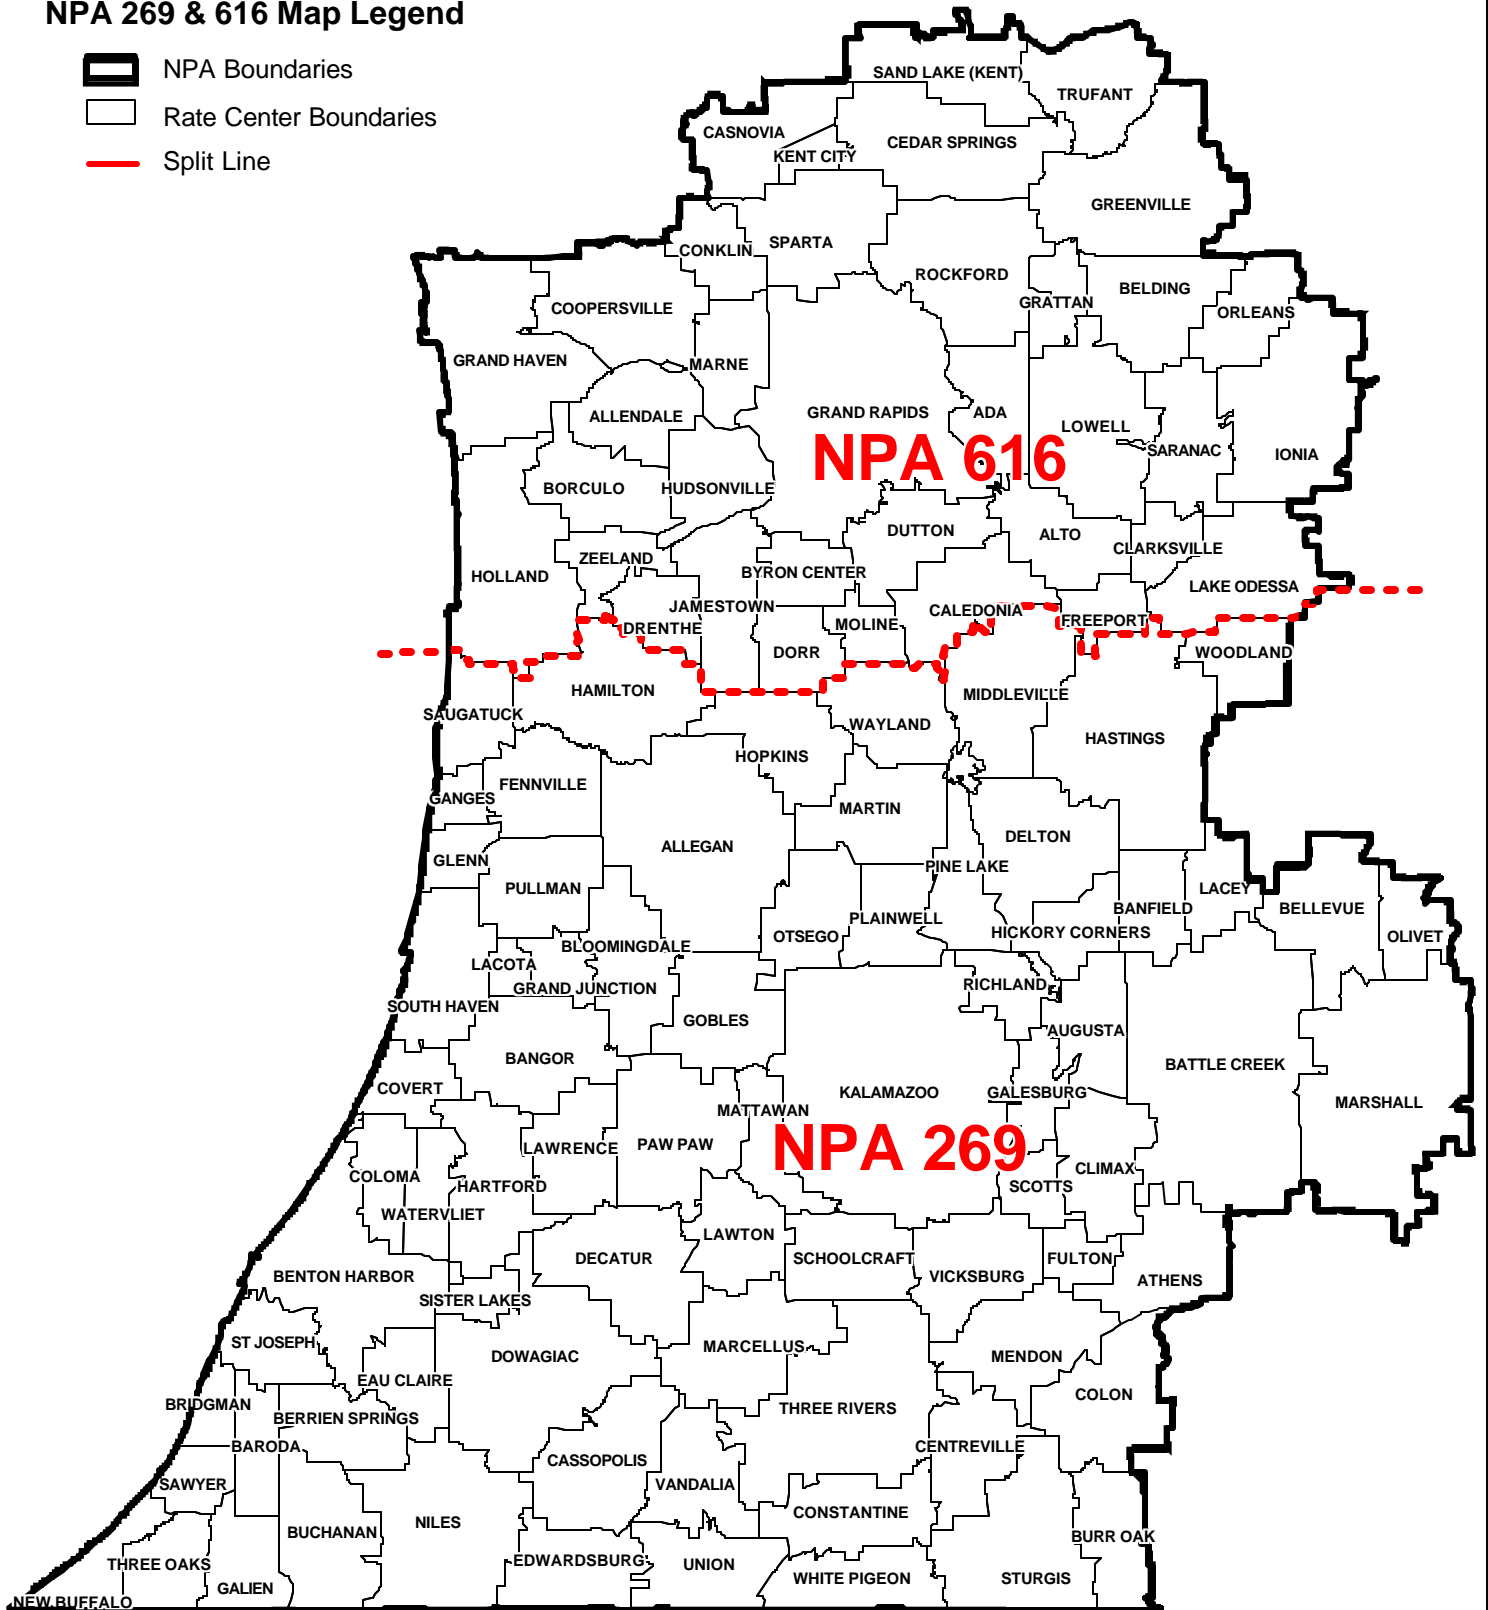

Michigan NPA 616 Split

NPA 269 & 616 Map Legend

- NPA Boundaries
- Rate Center Boundaries
- Split Line

NXX CODES REMAINING IN THE 616 NPA
Sorted by NXX

NPA	NXX	RATE CENTER	SWITCH
616	201	GRAND RPDS	GDRPMICXCM0
616	202	CASNOVIA	GDRPMINFCM0
616	204	GRAND RPDS	GDRPMINSCM0
616	205	CEDAR SPG	GDRPMINFCM0
616	215	GREENVILLE	GDRPMIBHCM0
616	218	HOLLAND	GDRPMIBLCM2
616	220	GRAND RPDS	GDRPMICXCM0
616	222	GRAND RPDS	GDRQMIBODS0
616	223	GRANDHAVEN	GDRPMIIV1MD
616	224	GRAND RPDS	GDRQMIBODS0
616	225	GREENVILLE	GNVLMIMNRSA
616	230	GRAND RPDS	GDRPMICXCM0
616	233	GRAND RPDS	GDRPMIBLDS1
616	234	GRAND RPDS	GDRPMIBLDS1
616	235	GRAND RPDS	GDRPMIBLDS1
616	240	GRAND RPDS	GDRPMINSCM0
616	241	GRAND RPDS	GDRPMISODS0
616	242	GRAND RPDS	GDRPMIBLDS1
616	243	GRAND RPDS	GDRPMISODS0
616	245	GRAND RPDS	GDRPMISODS0
616	246	GRAND RPDS	GDRPMISODS0
616	247	GRAND RPDS	GDRPMISODS0
616	248	GRAND RPDS	GDRPMISODS0
616	249	GRAND RPDS	WYNGMILXDS0
616	250	GRAND RPDS	GDRPMINSCM0
616	252	GRAND RPDS	GDRPMISODS0
616	254	GRAND RPDS	GDRQMIBODS0
616	257	GRAND RPDS	WYNGMILXDS0
616	259	GRANDHAVEN	GDRPMINFCM0
616	260	GRAND RPDS	GDRPMINSCM0
616	261	GRAND RPDS	WYNGMILXDS0
616	262	GRAND RPDS	GDRPMIBLCM2
616	263	CEDAR SPG	BTCKMIDECM1
616	270	GRAND RPDS	GDRPMICXCM0
616	277	CEDAR SPG	GDRPMIBHCM0
616	280	GRAND RPDS	GDRPMICDCM0
616	281	GRAND RPDS	DTTNMIMNDS0
616	283	ZEELAND	GDRPMIBLCM0
616	284	GRAND RPDS	GDRQMIBODS0
616	285	GRAND RPDS	GDRPMIESDS1
616	289	GREENVILLE	GDRPMICXCM0
616	291	GRAND RPDS	GDRPMIBLCM2
616	292	GRAND RPDS	GDRPMIBLCM2
616	293	GRAND RPDS	GDRPMIBLCM2
616	295	GRAND RPDS	GDRPMIBLCM3
616	296	GRANDHAVEN	GRHVMIMNDS0

NPA	NXX	RATE CENTER	SWITCH
616	297	GRAND RPDS	GDRPMICDCM0
616	298	GRAND RPDS	GDRPMINSCM0
616	299	GRAND RPDS	GDRPMIBLCM2
616	301	GRAND RPDS	WYNGMIKEDS0
616	302	GREENVILLE	GDRPMIBLCM0
616	304	GRAND RPDS	WYNGMIKACM2
616	305	CASNOVIA	GDRPMIBHCM0
616	307	GRAND RPDS	GDRPMIBLCM0
616	308	GRAND RPDS	GDRPMIQL0MD
616	312	GREENVILLE	GDRPMINFCM0
616	314	GRANDHAVEN	GDRPMIBHCM0
616	316	LAKEODESSA	GDRPMIBHCM0
616	318	GRAND RPDS	GDRPMIBLCM2
616	331	GRAND RPDS	GDRPMIBL0MD
616	332	GRAND RPDS	GDRPMIBHCM0
616	334	GRAND RPDS	GDRPMIBLCM4
616	335	HOLLAND	MCPKMIMNRSA
616	336	GRAND RPDS	GDRPMIBLDS1
616	338	GRAND RPDS	GDRPMIBHCM0
616	339	GRAND RPDS	GDRPMIBHCM0
616	340	GRAND RPDS	GDRPMIBLCM0
616	347	SAND LAKE	GDRPMIIV1MD
616	350	GRAND RPDS	GDRPMINSCM0
616	351	GRAND RPDS	GDRQMIBPCM0
616	354	ADA	GDRPMIBL0MD
616	355	HOLLAND	HLLDMIMNDS0
616	356	GRAND RPDS	GDRPMIBLDS1
616	359	DORR	GDRQMIBODS0
616	361	GRAND RPDS	GDRPMIEPDS0
616	363	GRAND RPDS	GDRPMIEPDS0
616	364	GRAND RPDS	GDRPMIEPDS0
616	365	GRAND RPDS	GDRPMIEPDS0
616	366	BYRON CTR	GDRQMIBODS0
616	371	JAMESTOWN	GDRQMIBODS0
616	374	LAKEODESSA	LKODMIMNRSA
616	378	JAMESTOWN	BTCKMIDECM1
616	379	HUDSONVL	GDRQMIBODS0
616	380	GRAND RPDS	GDRPMICXCM0
616	389	GRAND RPDS	GDRPMIBLDS3
616	390	GRAND RPDS	GDRPMIBHCM0
616	391	GRAND RPDS	GDRPMIBLDS1
616	392	HOLLAND	HLLDMIMNDS0
616	393	HOLLAND	HLLDMIMNDS0
616	394	HOLLAND	HLLDMIMNDS0
616	395	HOLLAND	HLLDMIMNDS0
616	396	HOLLAND	HLLDMIMNDS0