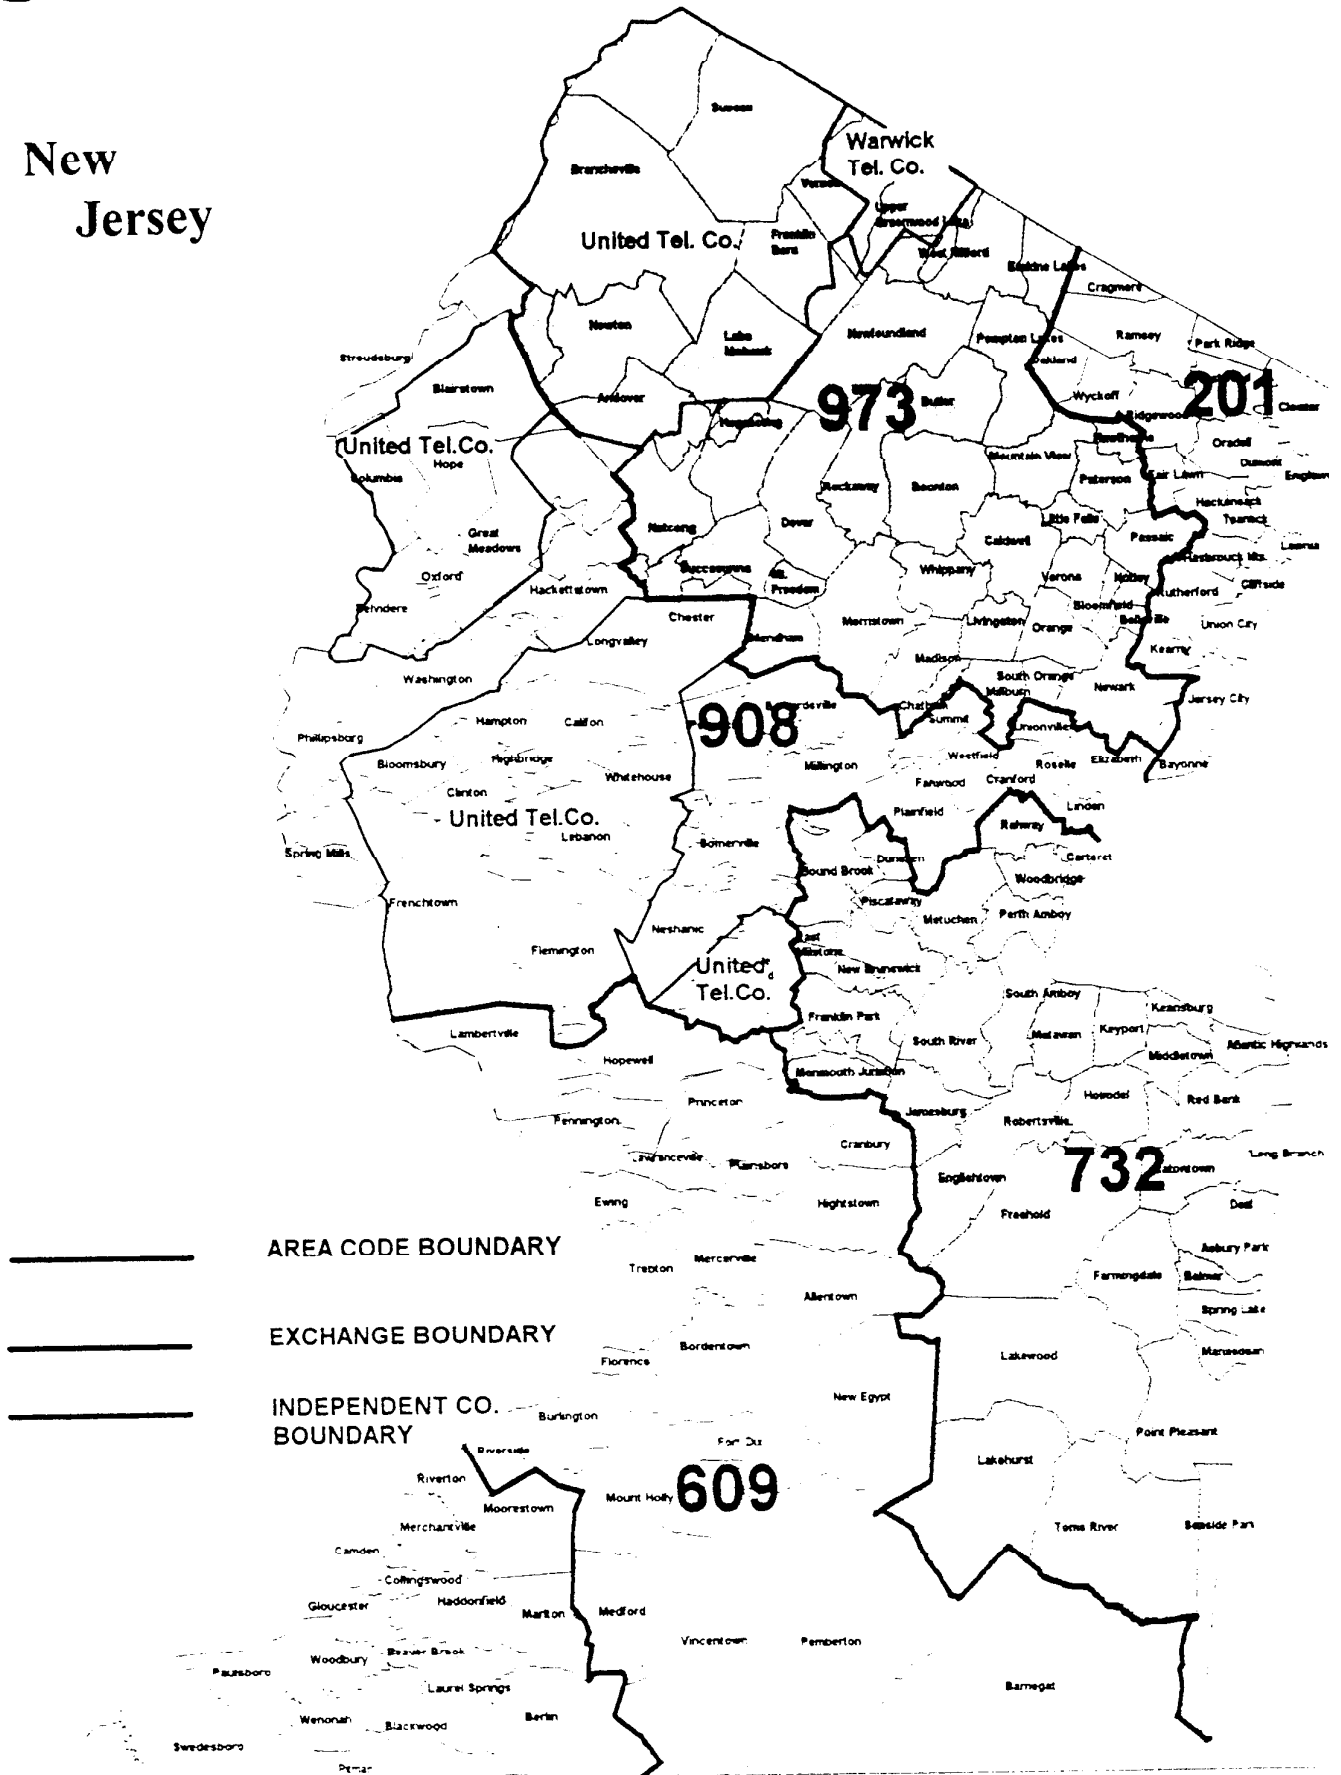

GEOGRAPHIC SPLIT OPTION

New
Jersey

- AREA CODE BOUNDARY
- EXCHANGE BOUNDARY
- INDEPENDENT CO. BOUNDARY