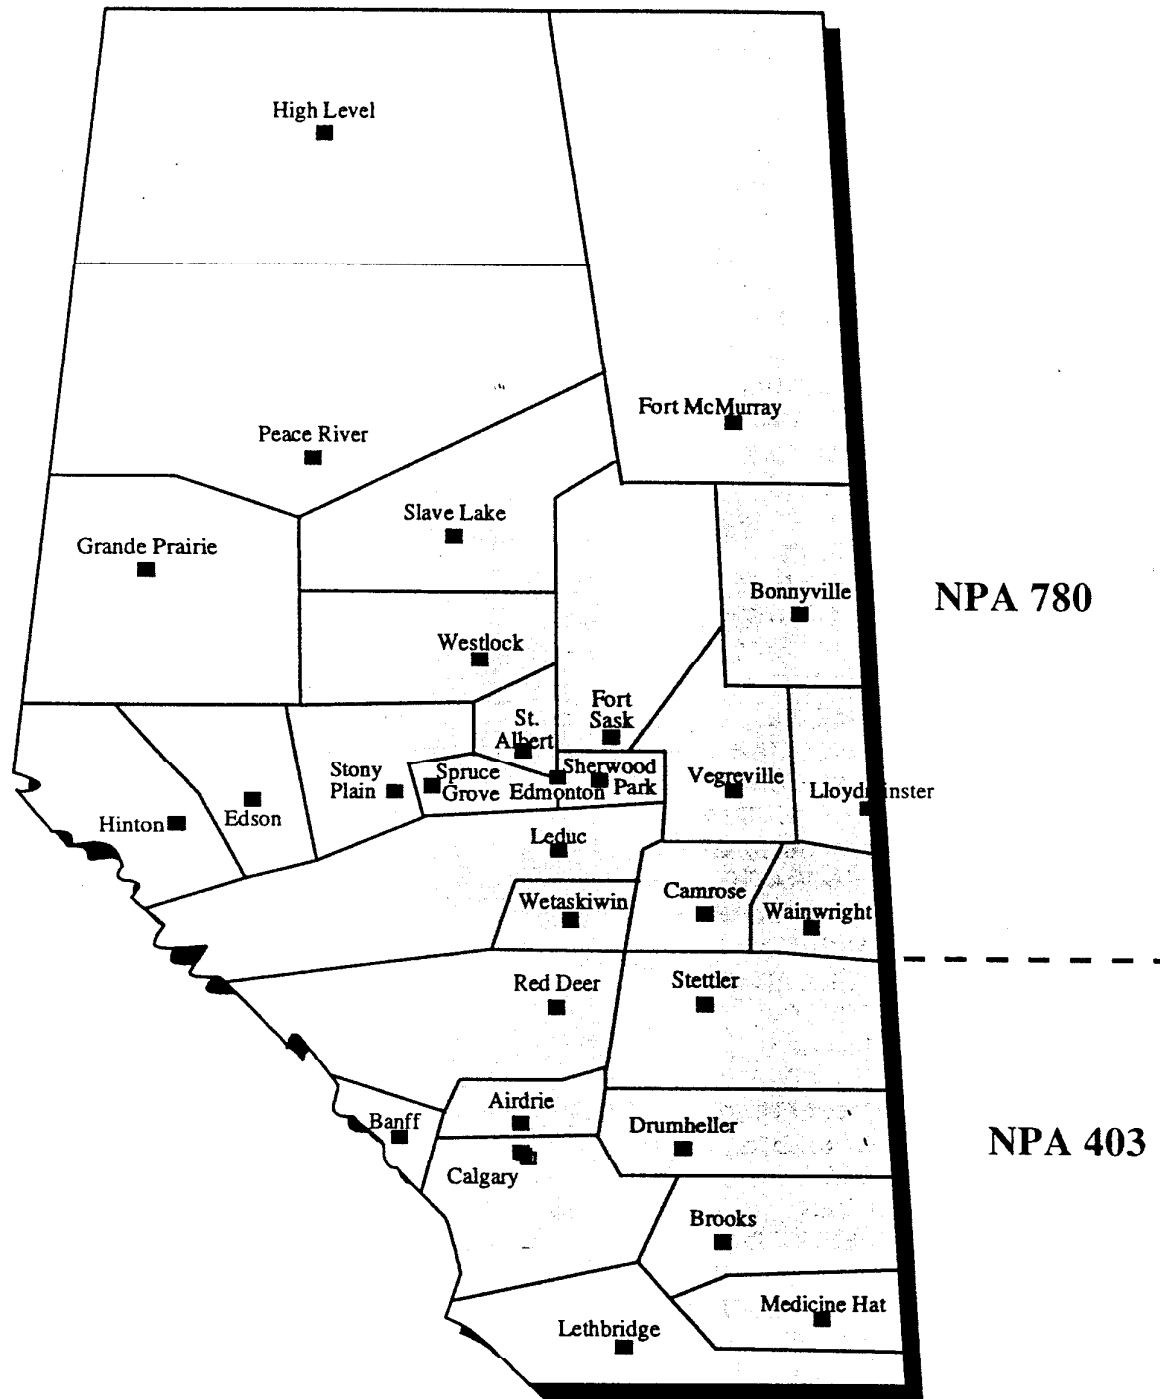

MAP OF 403/780 NPA SPLIT